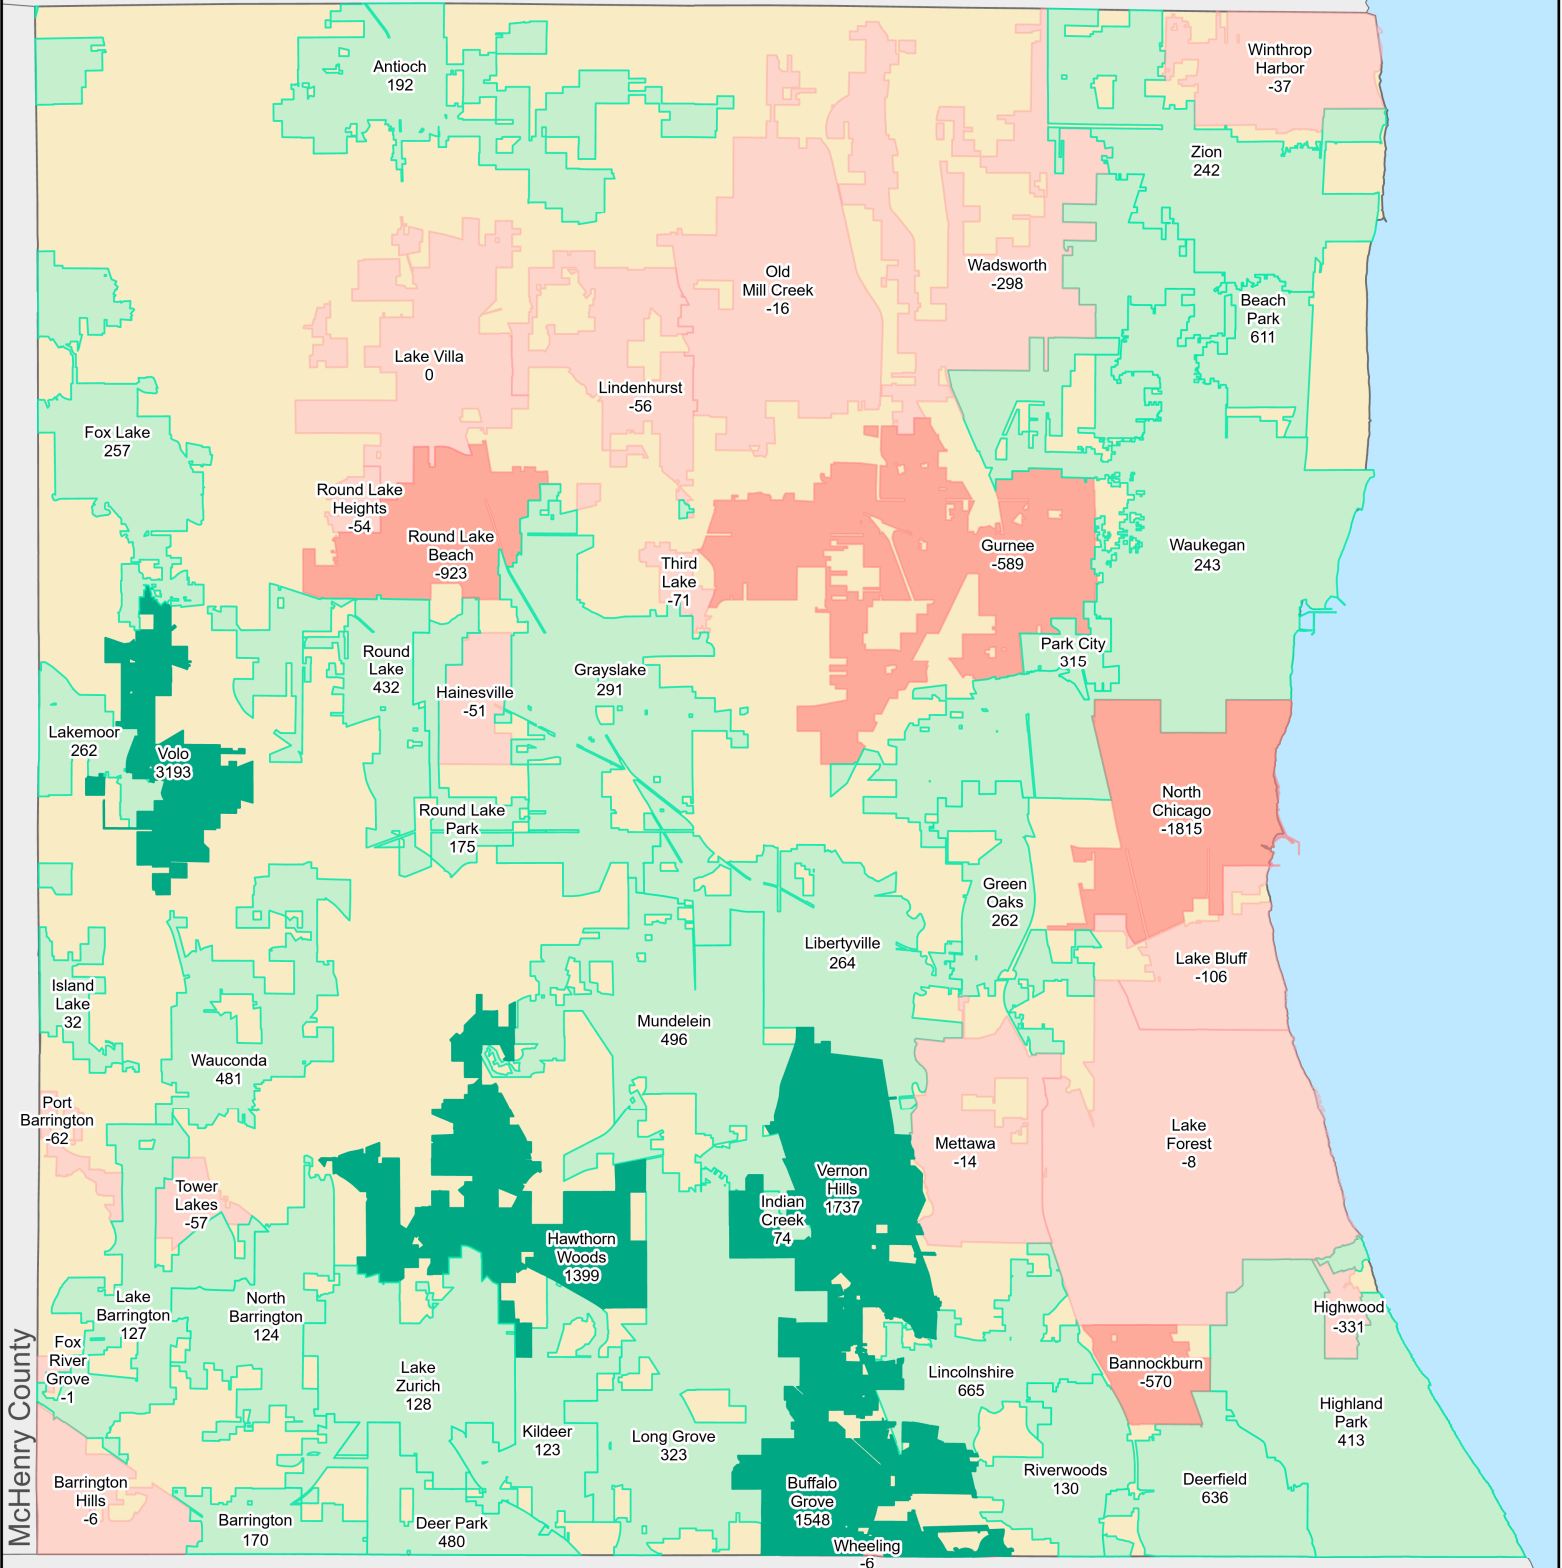

Lake County, IL - 2010 to 2020 Municipal Population

Kenosha
County,
Wisconsin

Cook County

Prepared by: Lake County GIS/Mapping
Source: 2020 US Census Bureau PL94-171 Data File

2010 to 2020 Population Change

- Significant Population Decrease
- Slight Population Decrease
- Slight Population Increase
- Significant Population Increase
- Unincorporated Areas