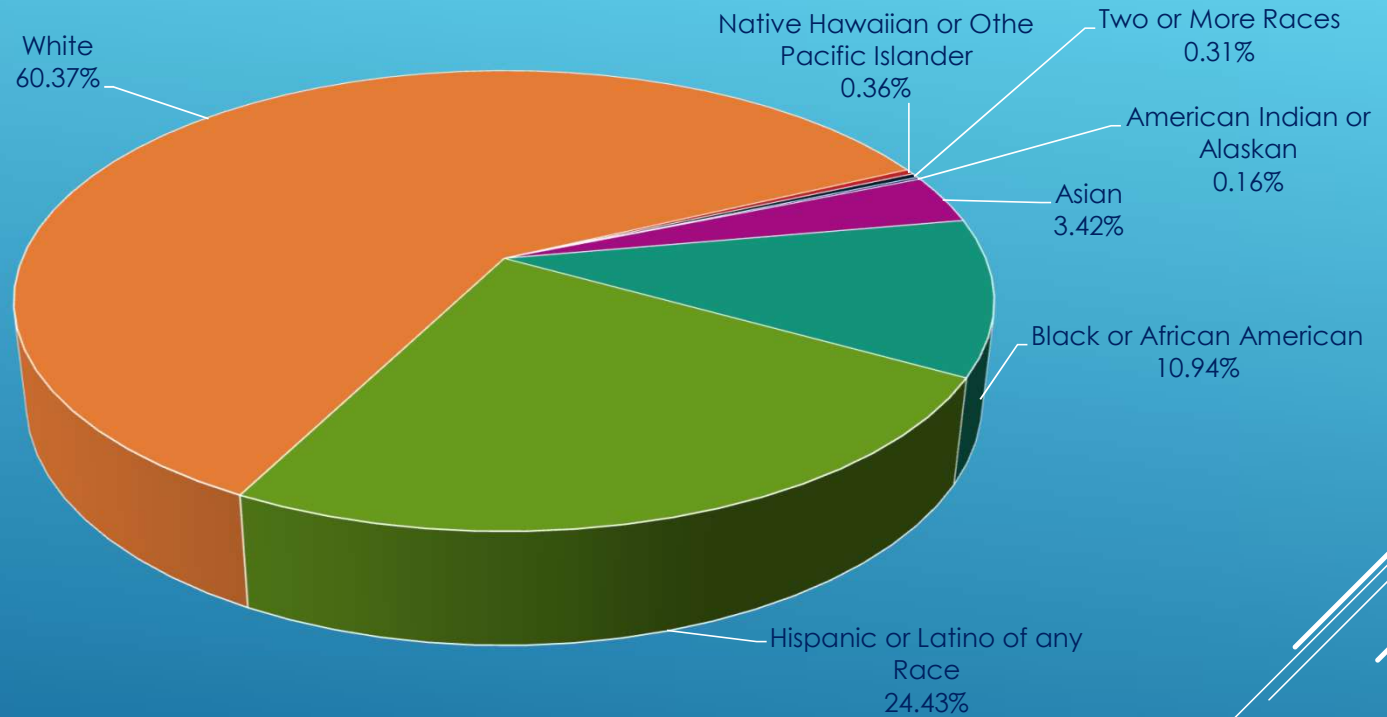

LAKE COUNTY DEMOGRAPHICS

A Breakdown of Lake County
Employees by Ethnicity

Lake County Employees by Ethnicity: ALL Employees

*Data based off 2528 employees.

Lake County Employees by Ethnicity: Union Employees

*Data based off 613 employees in positions covered by a bargaining agreement.

Lake County Employees By Ethnicity: NON Union Employees

*Data based off 1928 employees in positions not covered by a bargaining agreement.

Lake County Employees By Ethnicity: Management

*Data based off 371 total employees in management positions.

Lake County Employees By Ethnicity: Non Management

*Data based off 1915 total employees in non-management positions.