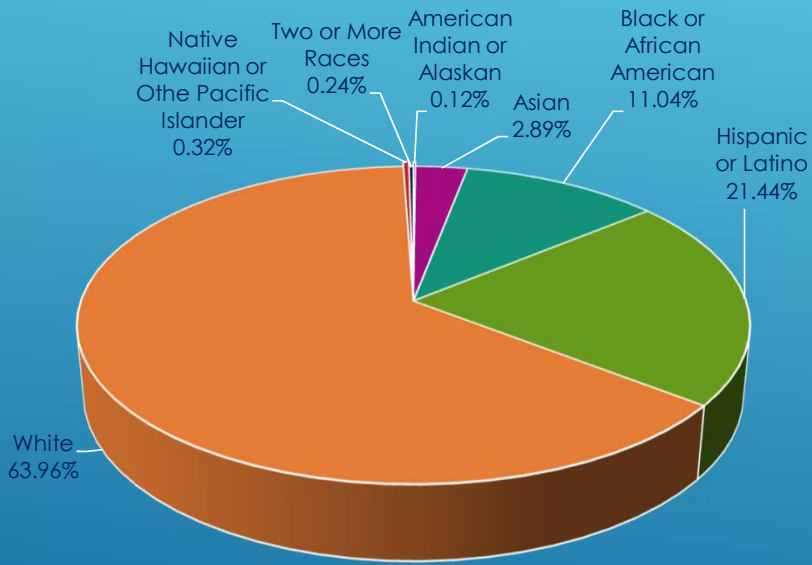

LAKE COUNTY DEMOGRAPHICS

A Breakdown of Lake County
Employees by Ethnicity

Lake County Employees by Ethnicity: ALL Employees

*Data based off 2528 employees.

Lake County Employees by Ethnicity: Union Employees

*Data based off 613 employees in positions covered by a bargaining agreement.

Lake County Employees By Ethnicity: NON Union Employees

*Data based off 1928 employees in positions not covered by a bargaining agreement.

Lake County Employees By Ethnicity: Management

*Data based off 371 total employees in management positions.

Lake County Employees By Ethnicity: Non Management

*Data based off 1915 total employees in non-management positions.

Lake County Citizens by Ethnicity

*Data based off 2010 Decennial Census

Lake County Ethnicity: Employees Compared to Citizens

Lake County Employees

Lake County Citizens