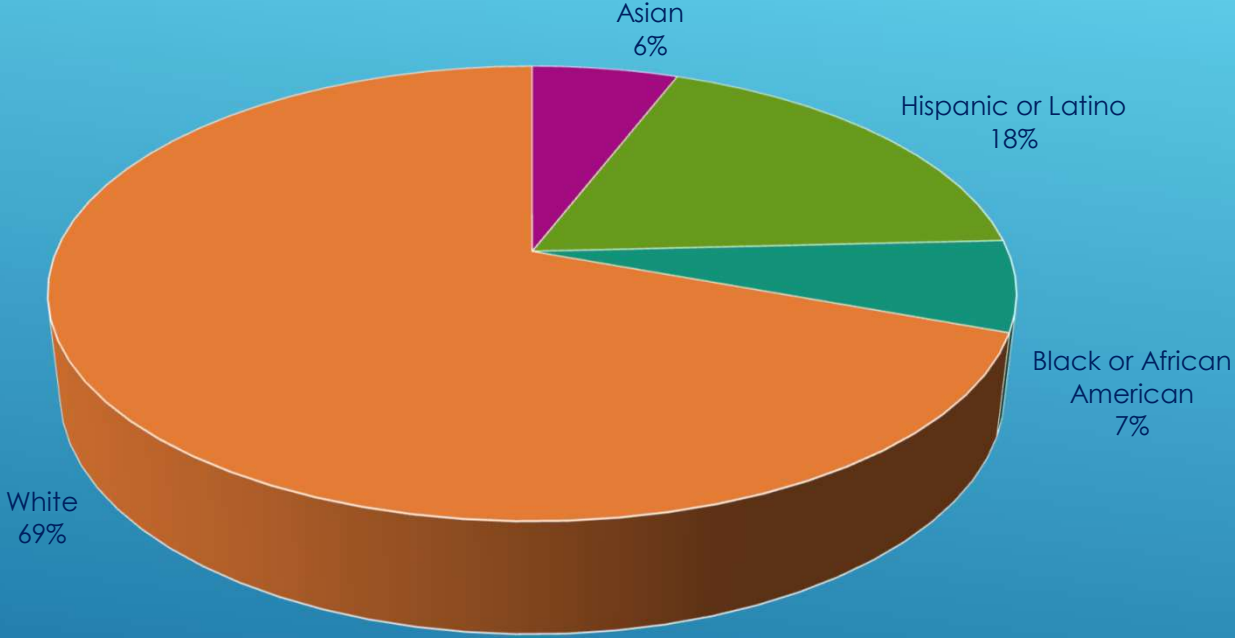

LAKE COUNTY DEMOGRAPHICS

A Breakdown of Lake County
Employees by Ethnicity

Lake County Employees by Ethnicity: ALL Employees

*Data based off 2528 employees.

Lake County Employees by Ethnicity: Union Employees

*Data based off 613 employees in positions covered by a bargaining agreement.

Lake County Employees By Ethnicity: NON Union Employees

*Data based off 1928 employees in positions not covered by a bargaining agreement.

Lake County Employees By Ethnicity: Management

*Data based off 371 total employees in management positions.

Lake County Employees By Ethnicity: Non Management

*Data based off 1915 total employees in non-management positions.

Lake County Citizens by Ethnicity

*Data based off 2010 Decennial Census

Lake County Ethnicity: Employees Compared to Citizens

Lake County Employees

Lake County Citizens