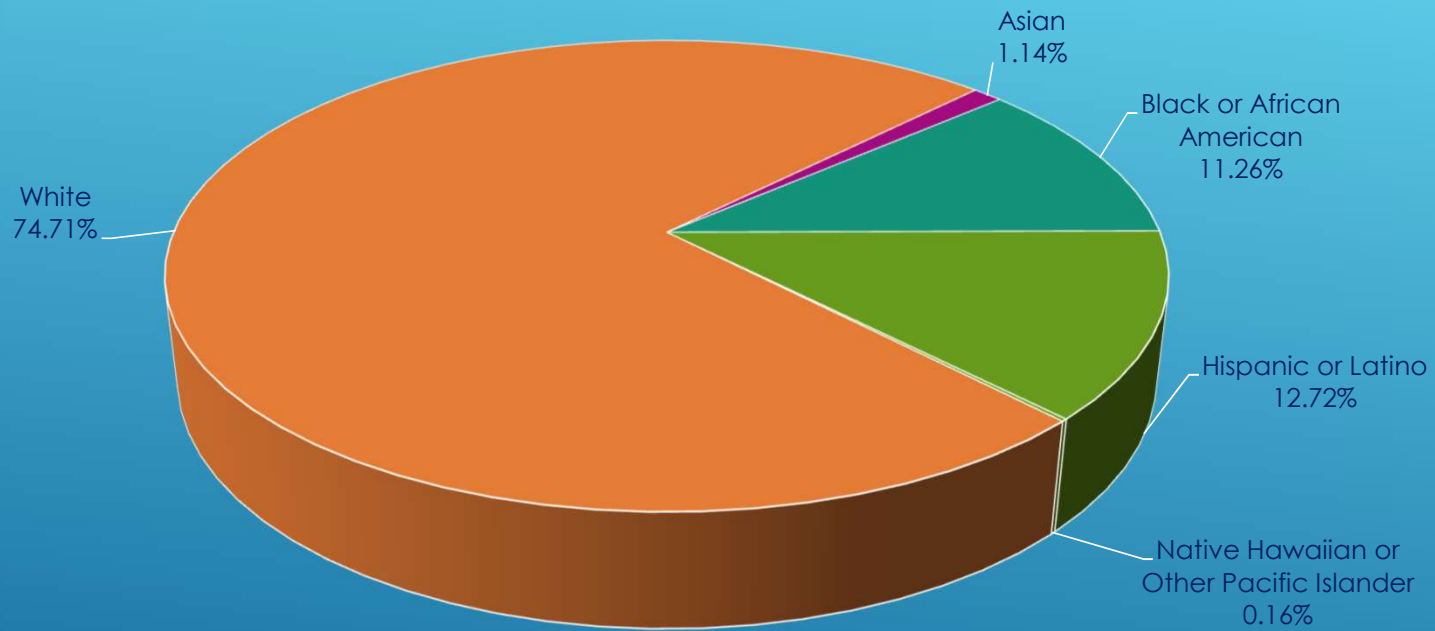

LAKE COUNTY DEMOGRAPHICS

A Breakdown of Lake County
Employees by Ethnicity

Lake County Employees by Ethnicity: ALL Employees

*Data based off 2528 employees.

Lake County Employees by Ethnicity: Union Employees

*Data based off 613 employees in positions covered by a bargaining agreement.

Lake County Employees By Ethnicity: NON Union Employees

*Data based off 1928 employees in positions not covered by a bargaining agreement.

Lake County Employees By Ethnicity: Management

*Data based off 371 total employees in management positions.

Lake County Employees By Ethnicity: Non Management

*Data based off 1915 total employees in non-management positions.