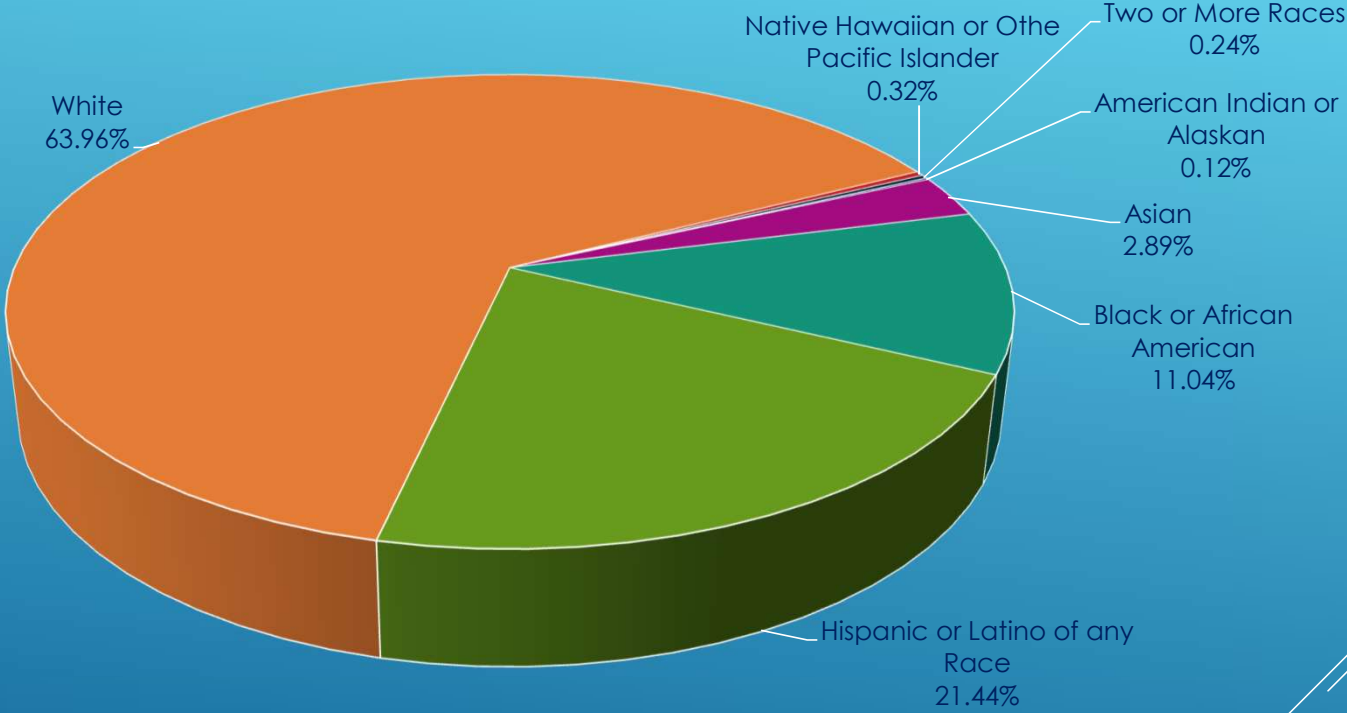

LAKE COUNTY DEMOGRAPHICS

A Breakdown of Lake County
Employees by Ethnicity

Lake County Employees by Ethnicity: ALL Employees

*Data based off 2528 employees.

Lake County Employees by Ethnicity: Union Employees

*Data based off 613 employees in positions covered by a bargaining agreement.

Lake County Employees By Ethnicity: NON Union Employees

*Data based off 1928 employees in positions not covered by a bargaining agreement.

Lake County Employees By Ethnicity: Management

*Data based off 371 total employees in management positions.

Lake County Employees By Ethnicity: Non Management

*Data based off 1915 total employees in non-management positions.