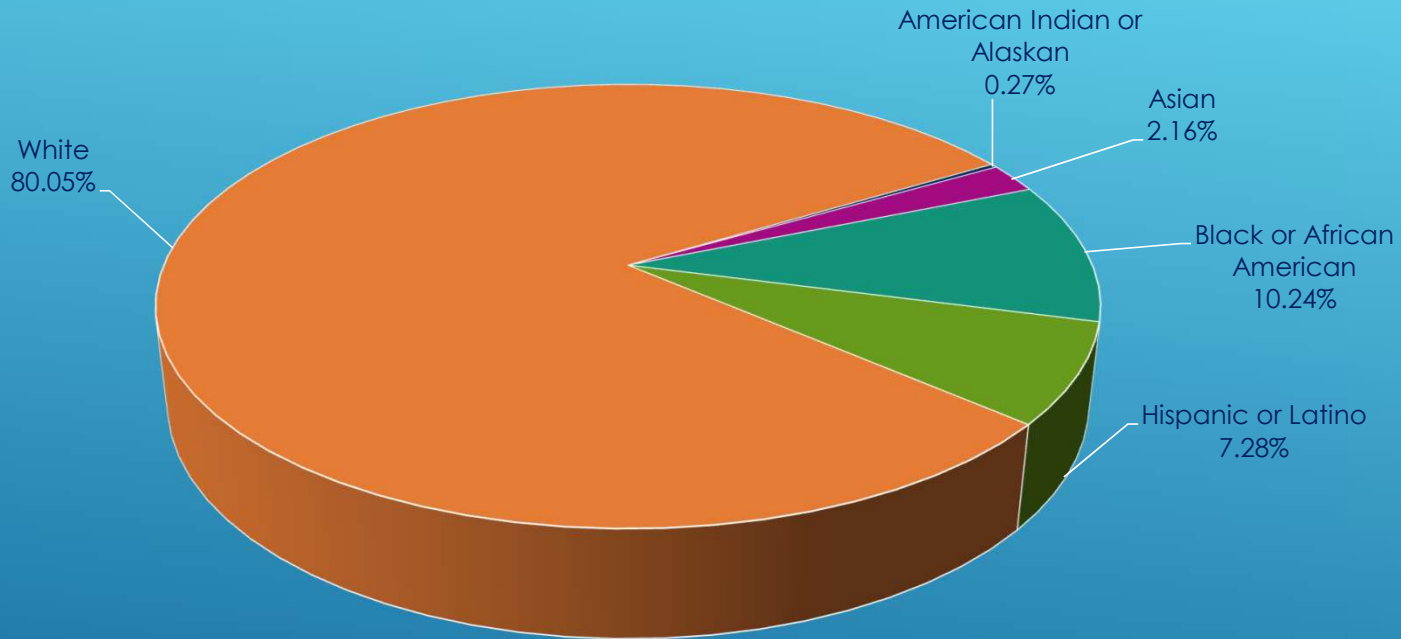

LAKE COUNTY DEMOGRAPHICS

A Breakdown of Lake County
Employees by Ethnicity

Lake County Employees by Ethnicity: ALL Employees

*Data based off 2528 employees.

Lake County Employees by Ethnicity: Union Employees

*Data based off 613 employees in positions covered by a bargaining agreement.

Lake County Employees By Ethnicity: NON Union Employees

*Data based off 1928 employees in positions not covered by a bargaining agreement.

Lake County Employees By Ethnicity: Management

*Data based off 371 total employees in management positions.

Lake County Employees By Ethnicity: Non Management

*Data based off 1915 total employees in non-management positions.