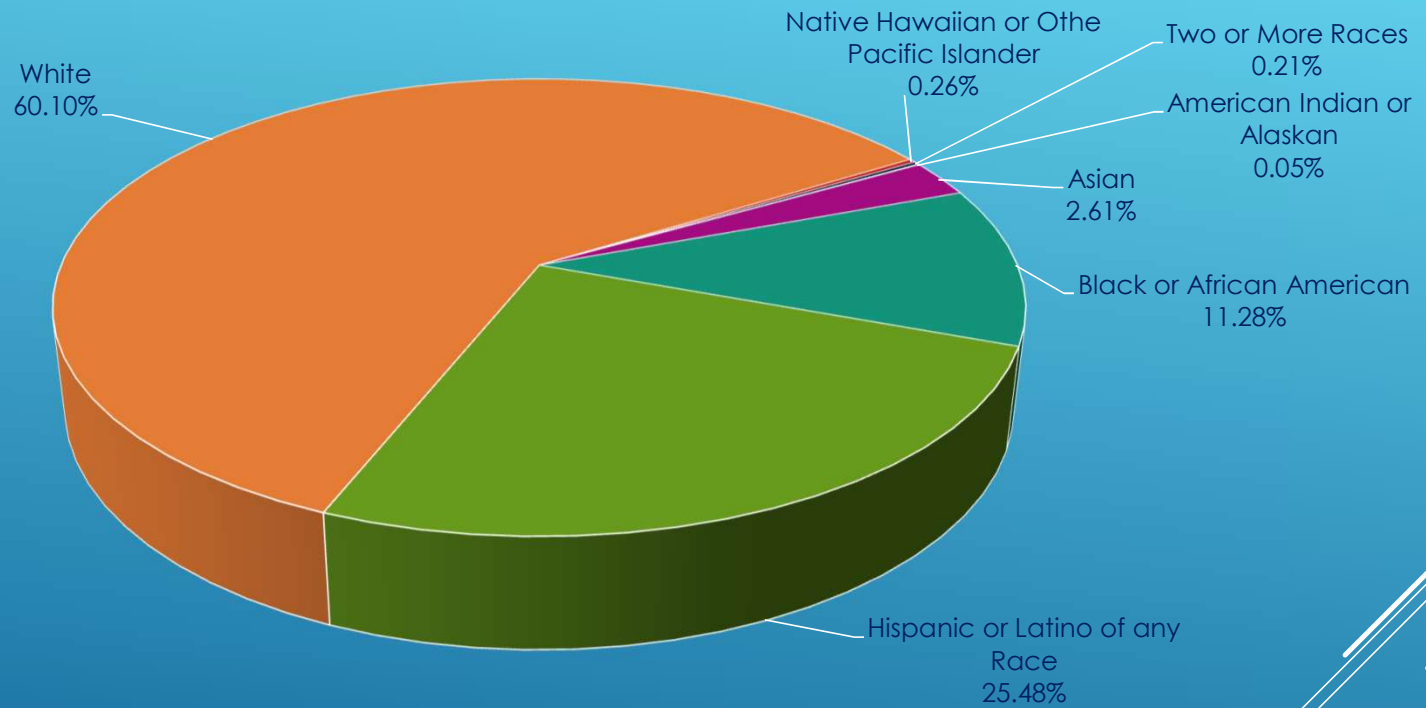

LAKE COUNTY DEMOGRAPHICS

A Breakdown of Lake County
Employees by Ethnicity

Lake County Employees by Ethnicity: ALL Employees

*Data based off 2528 employees.

Lake County Employees by Ethnicity: Union Employees

*Data based off 613 employees in positions covered by a bargaining agreement.

Lake County Employees By Ethnicity: NON Union Employees

*Data based off 1928 employees in positions not covered by a bargaining agreement.

Lake County Employees By Ethnicity: Management

*Data based off 371 total employees in management positions.

Lake County Employees By Ethnicity: Non Management

*Data based off 1915 total employees in non-management positions.