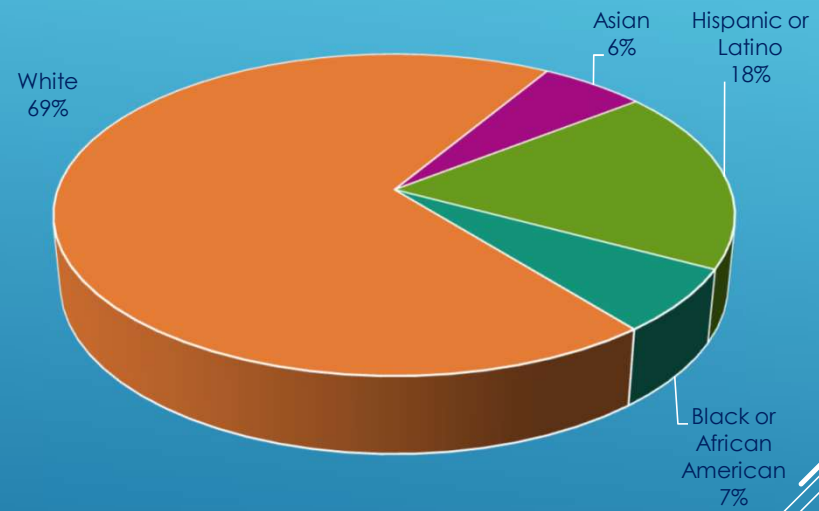

LAKE COUNTY DEMOGRAPHICS

A Breakdown of Lake County
Employees by Ethnicity

Lake County Employees by Ethnicity: ALL Employees

*Data based off 2528 employees.

Lake County Employees by Ethnicity: Union Employees

Lake County Employees By Ethnicity: Management

*Data based off 371 total employees in management positions.

Lake County Employees By Ethnicity: Non Management

*Data based off 1915 total employees in non-management positions.

Lake County Citizens by Ethnicity

*Data based off 2010 Decennial Census

Lake County Ethnicity: Employees Compared to Citizens

Lake County Employees

Lake County Citizens