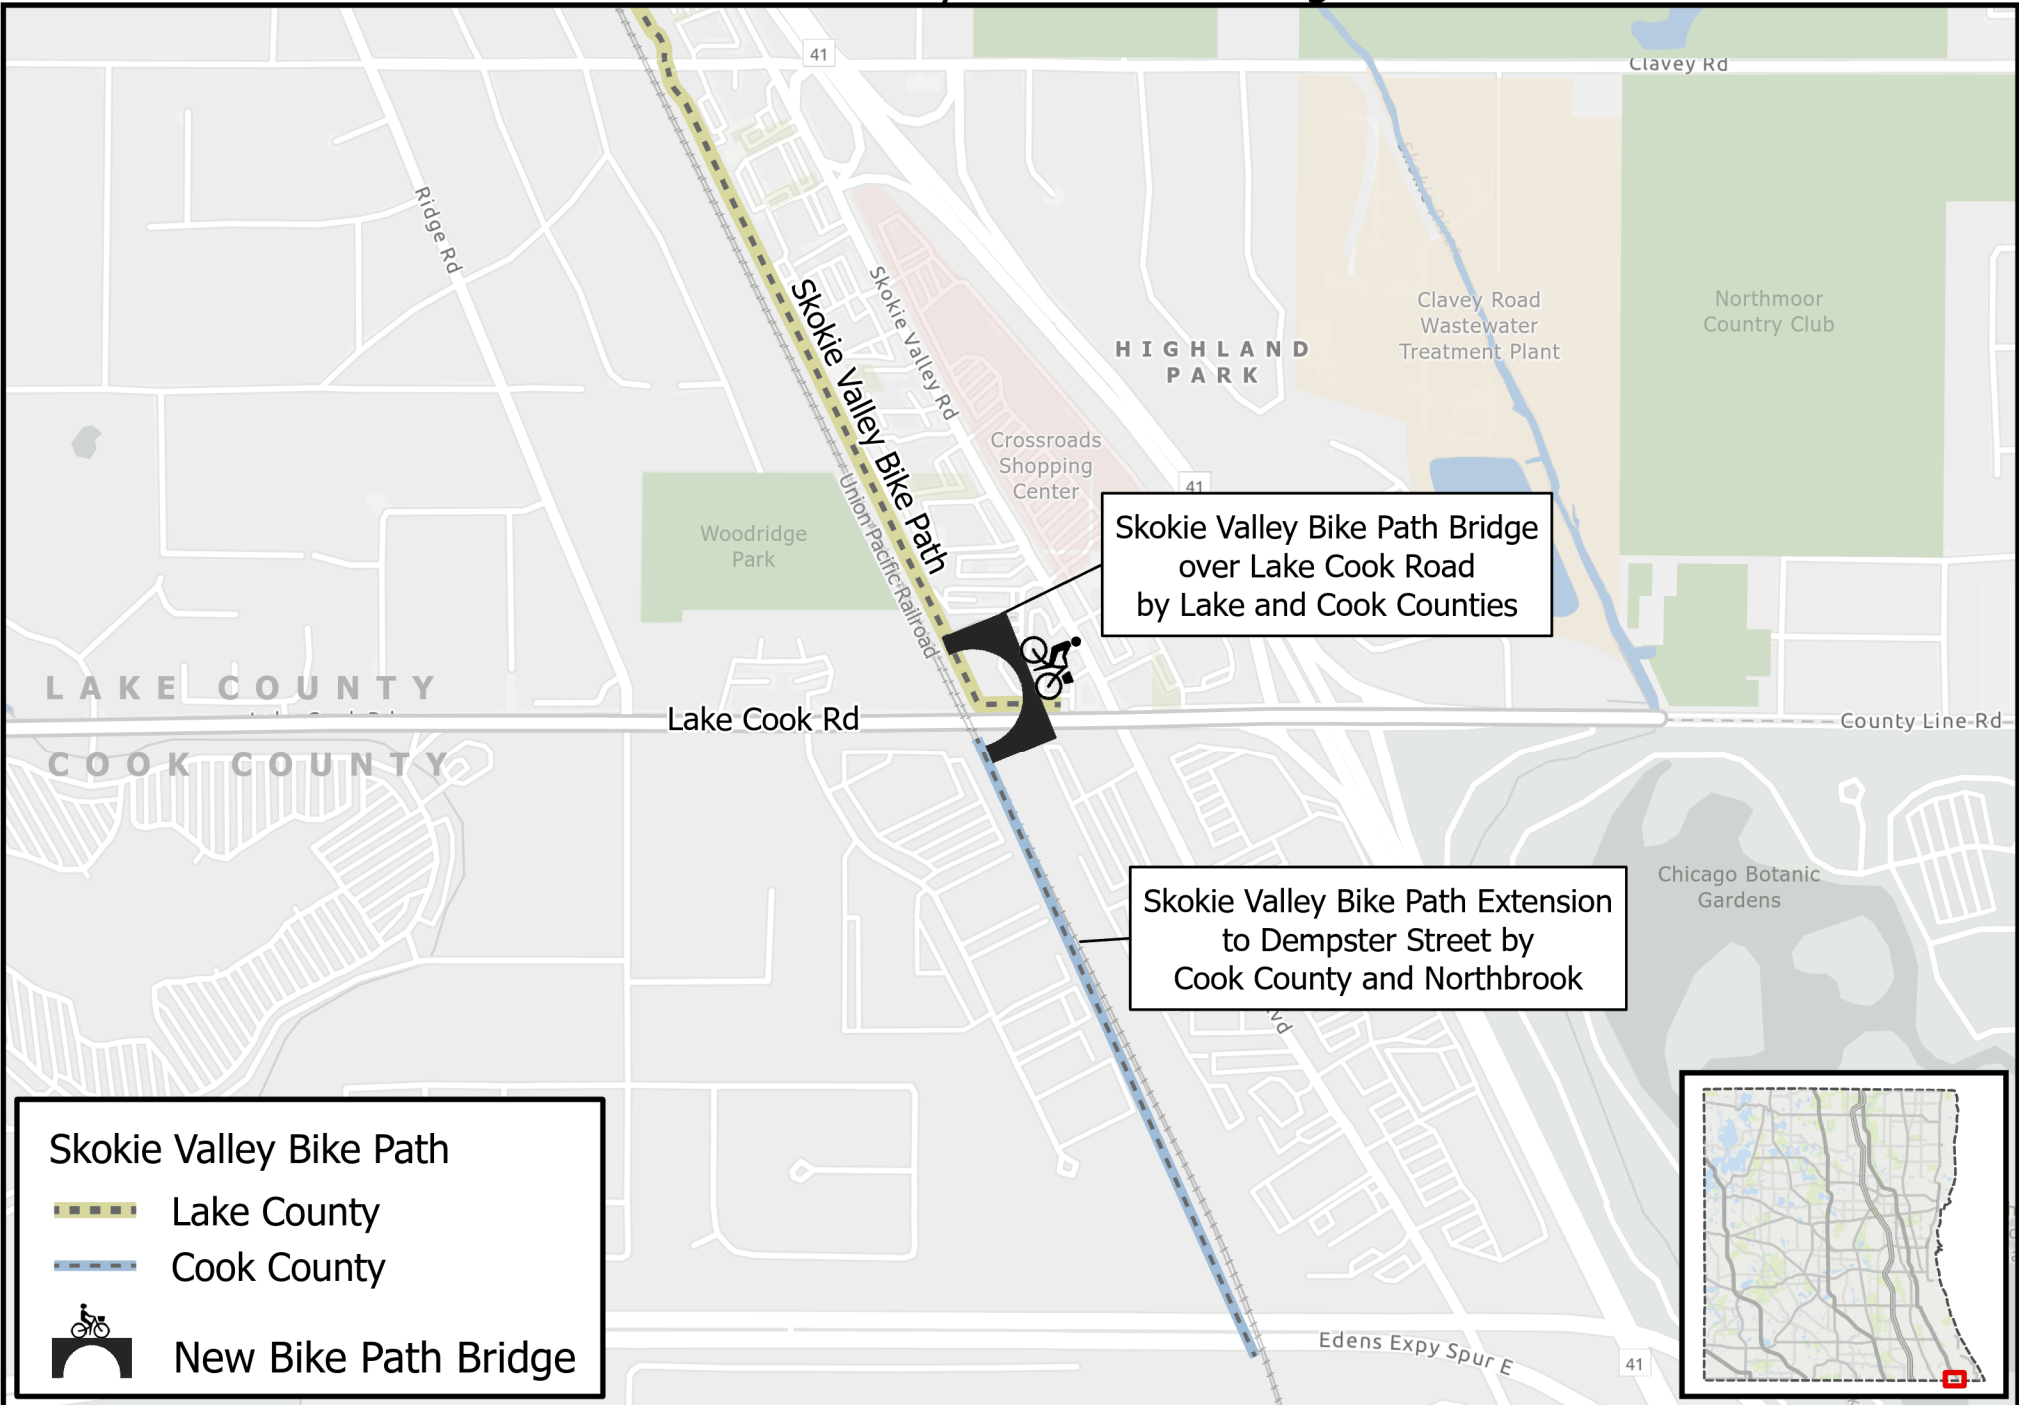

Location Map

Skokie Valley Bike Path Bridge

Skokie Valley Bike Path

-  Lake County
-  Cook County
-  New Bike Path Bridge