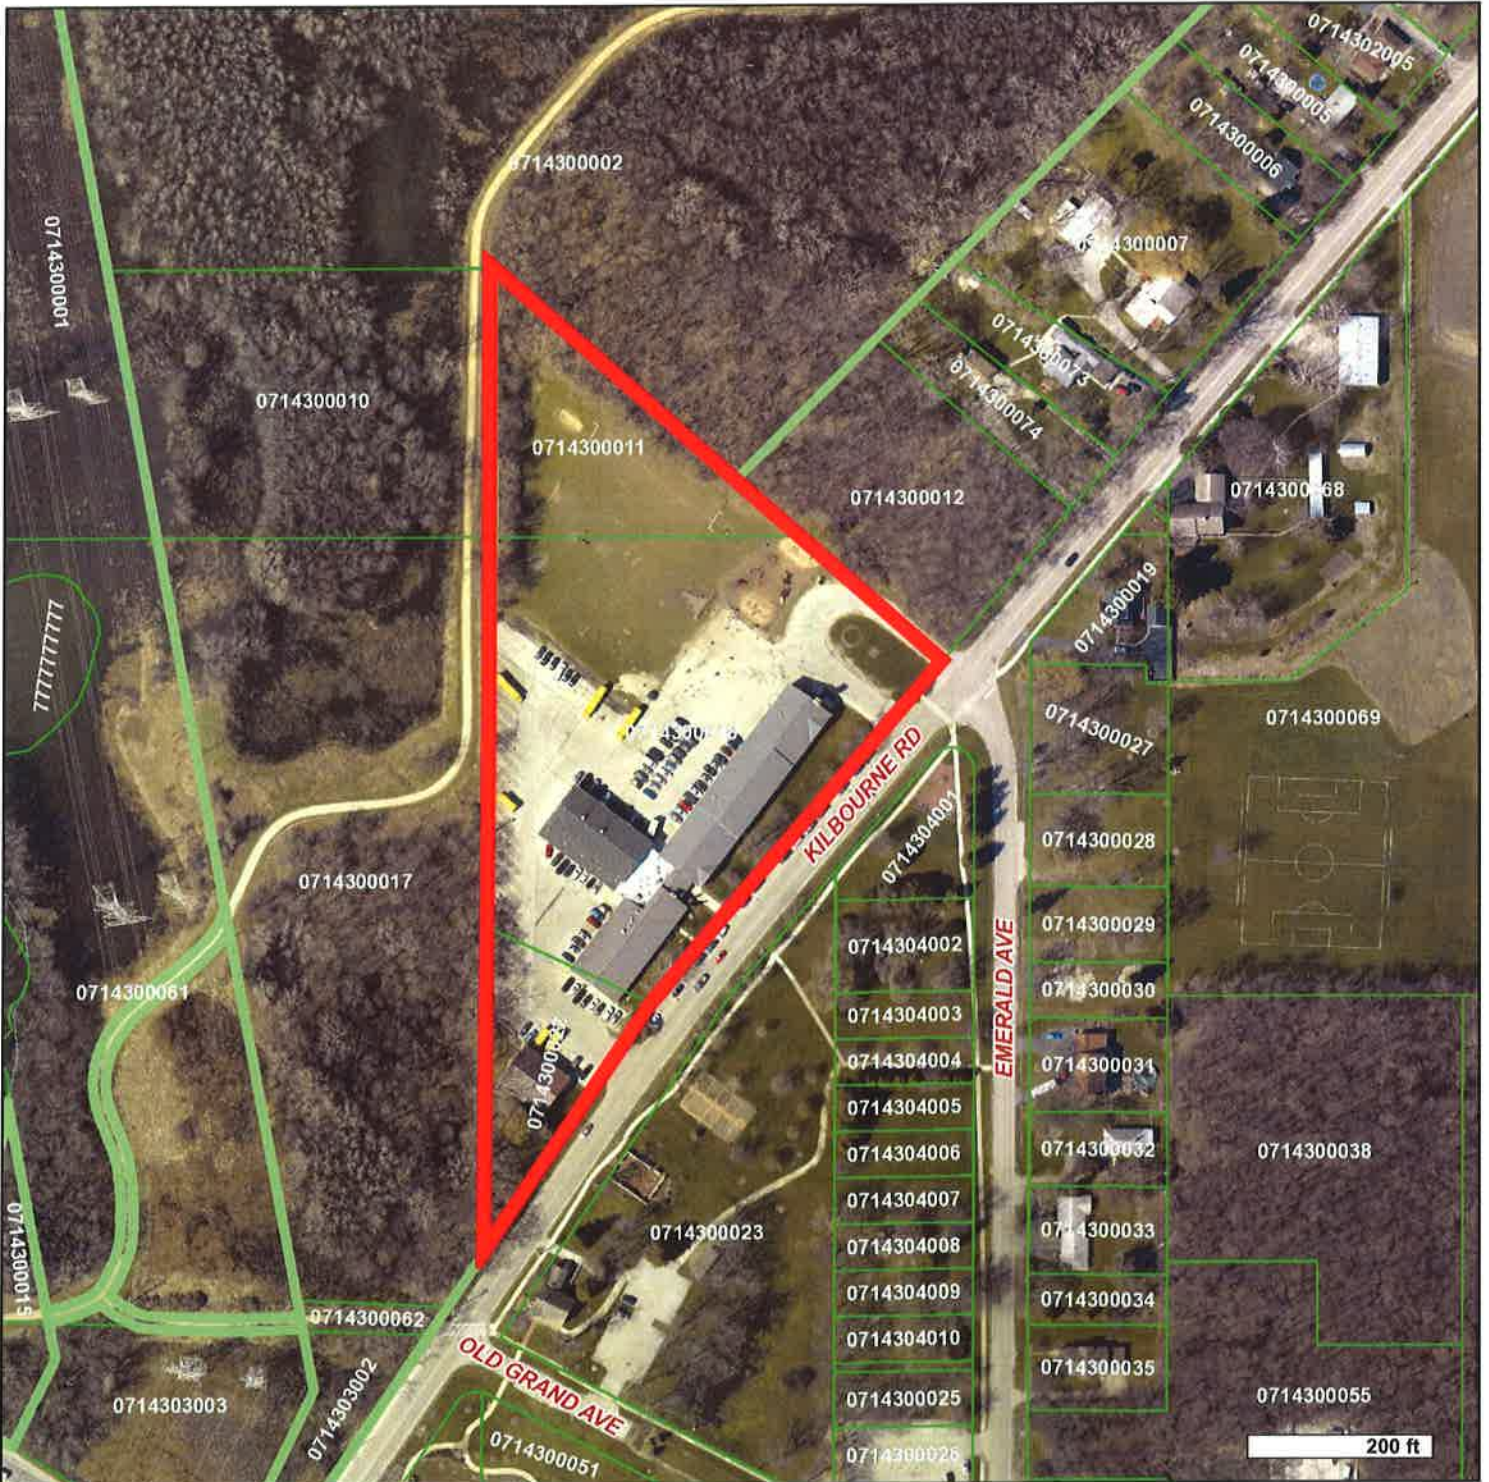

Gurnee Grade School

Lake County
Geographic Information System

Lake County Stormwater Management Commission
500 W Winchester Rd
Libertyville IL 60048
(847) 377-7700

Map Printed on 01/15/2013

- 2007 Aerial Photography
- Forest Preserves
- Lake County Border
- Streams
- Tax Parcels

Disclaimer The selected soil feature layer may not occur anywhere in the current map extent. A Registered Land Surveyor should be consulted to determine the precise location of property boundaries on the ground. This map does not constitute a regulatory determination and is not a base for engineering design. This map is intended to be viewed and printed in color.