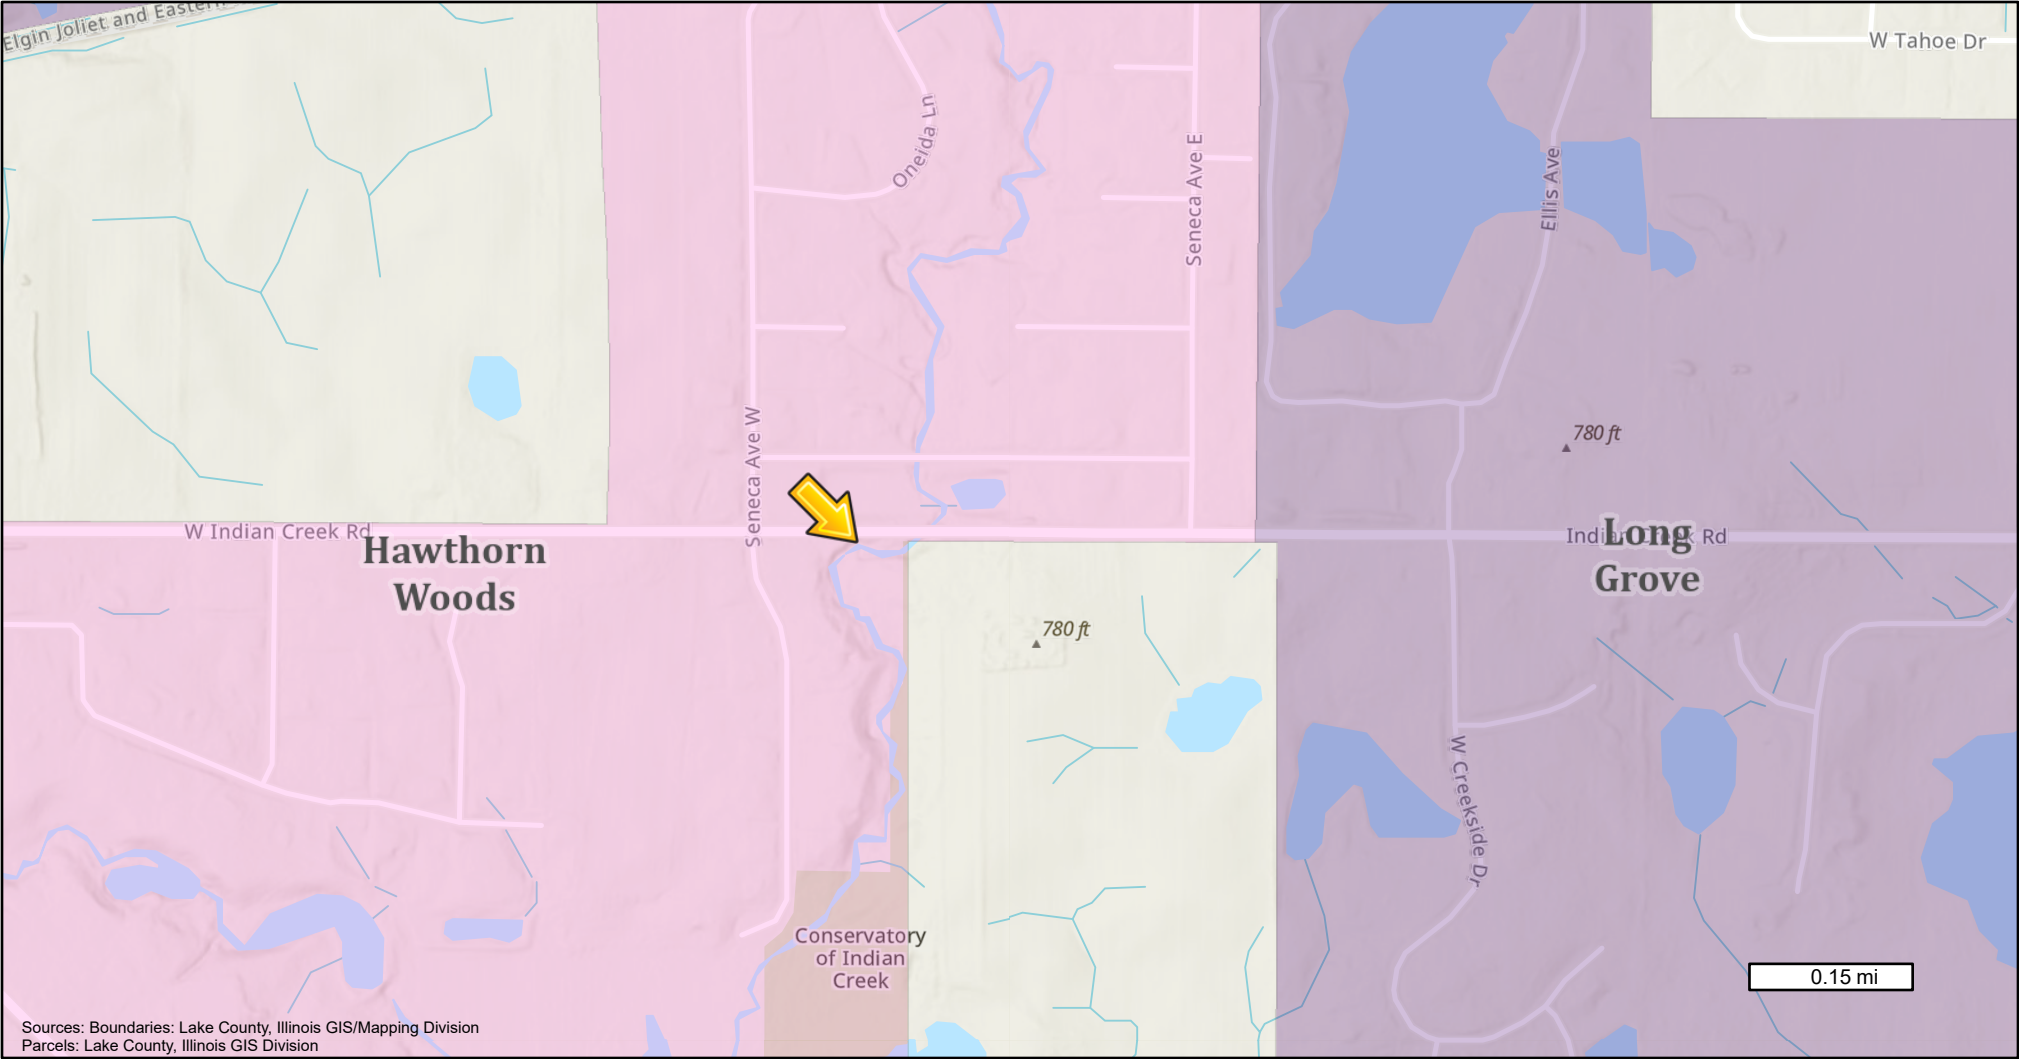

Location Map - Indian Creek Bank Stabilization Project

Lake County, Illinois

Map Printed on 5/31/2024

Disclaimer:

The selected feature may not occur anywhere in the current map extent. A Registered Land Surveyor should be consulted to determine the precise location of property boundaries on the ground. This map does not constitute a regulatory determination and is not a base for engineering design. This map is intended to be viewed and printed in color.