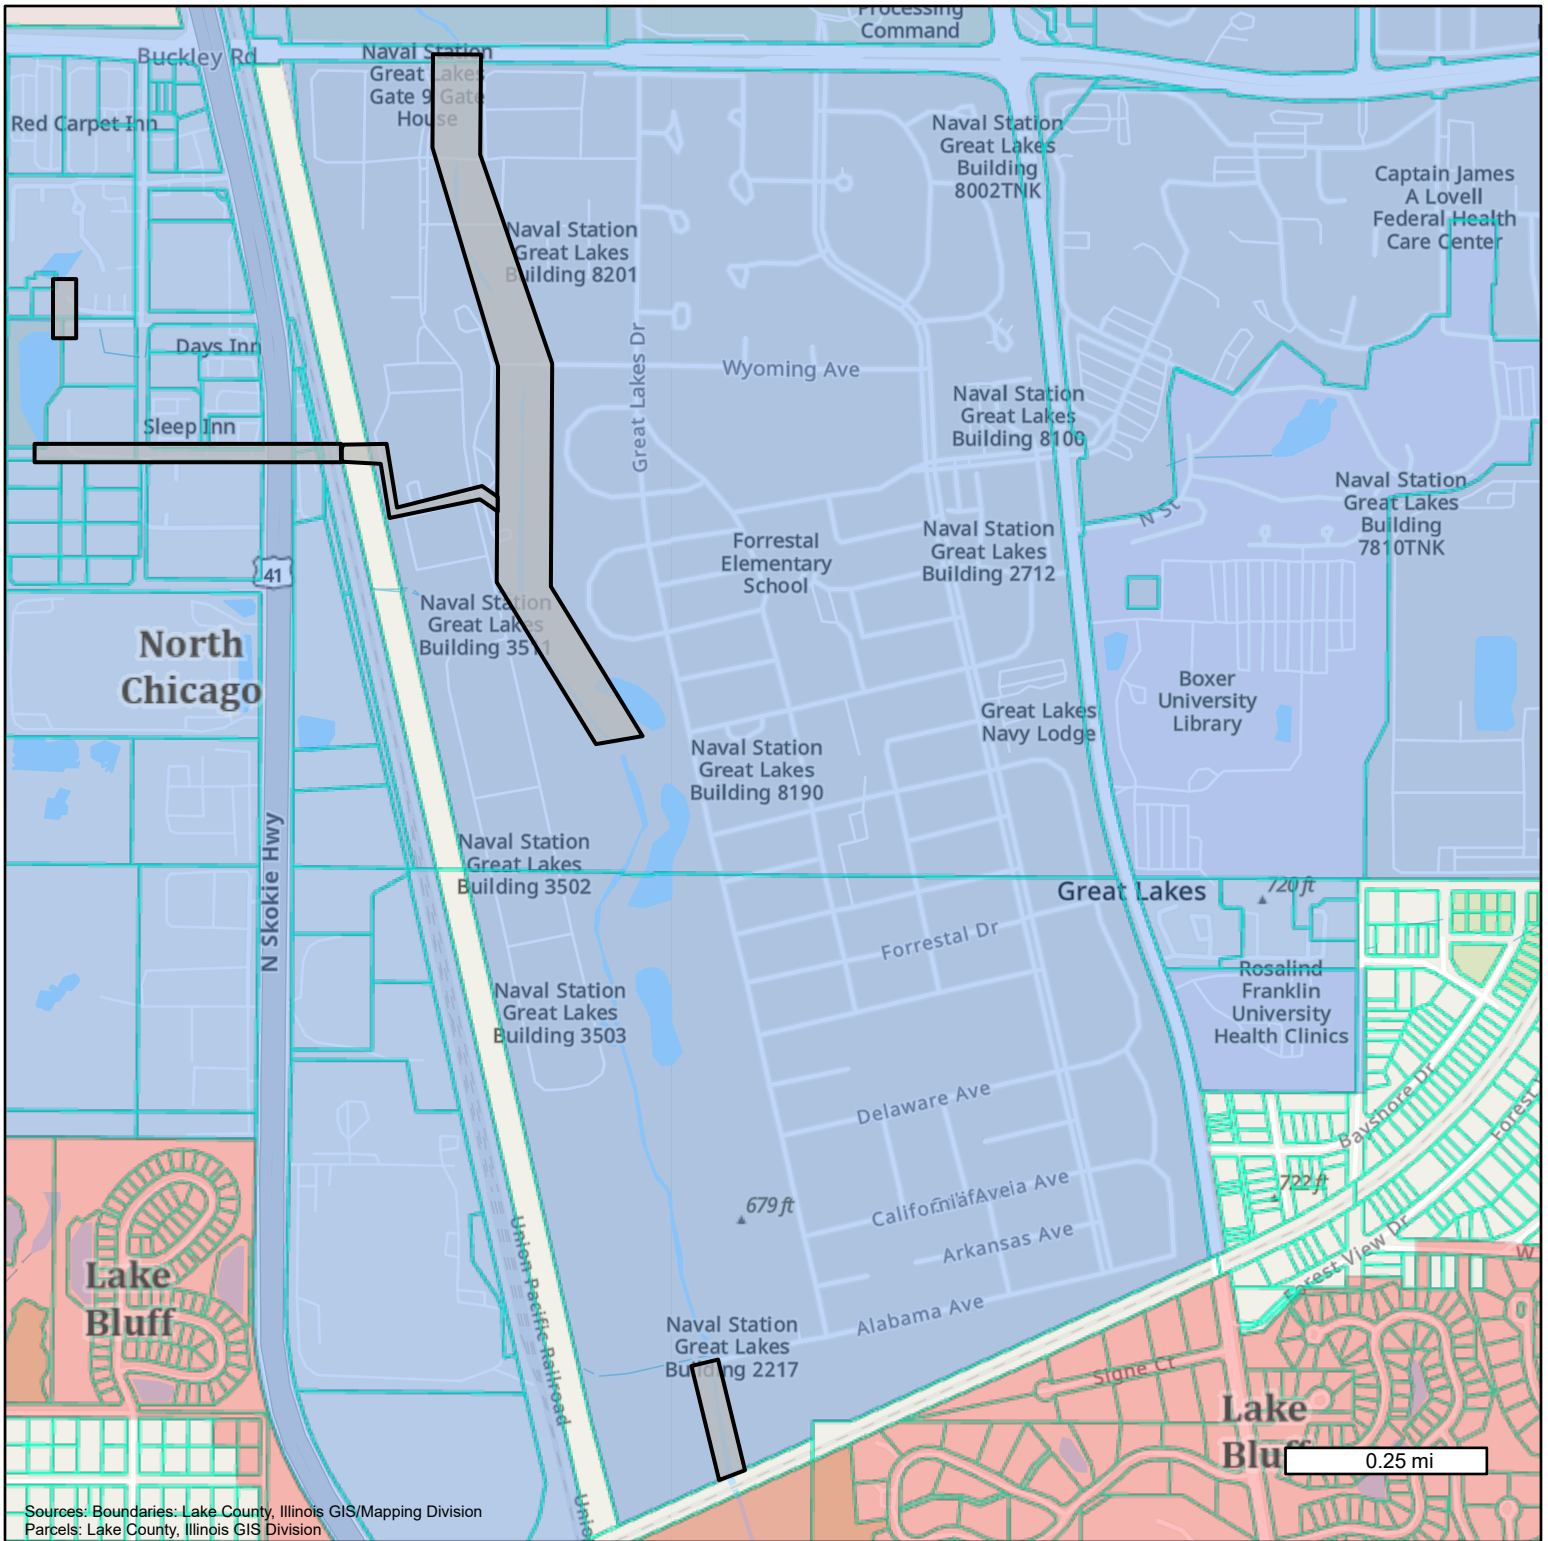

Lake County, Illinois

Sources: Boundaries: Lake County, Illinois GIS/Mapping Division
 Parcels: Lake County, Illinois GIS Division

Lake County, Illinois

Map Printed on 4/28/2026

Municipalities

- Village of Lake Bluff
- City of North Chicago

NAME

- Tax Parcel Lines

Disclaimer: The selected feature may not occur anywhere in the current map extent. A Registered Land Surveyor should be consulted to determine the precise location of property boundaries on the ground. This map does not constitute a regulatory determination and is not a base for engineering design. This map is intended to be viewed and printed in color.