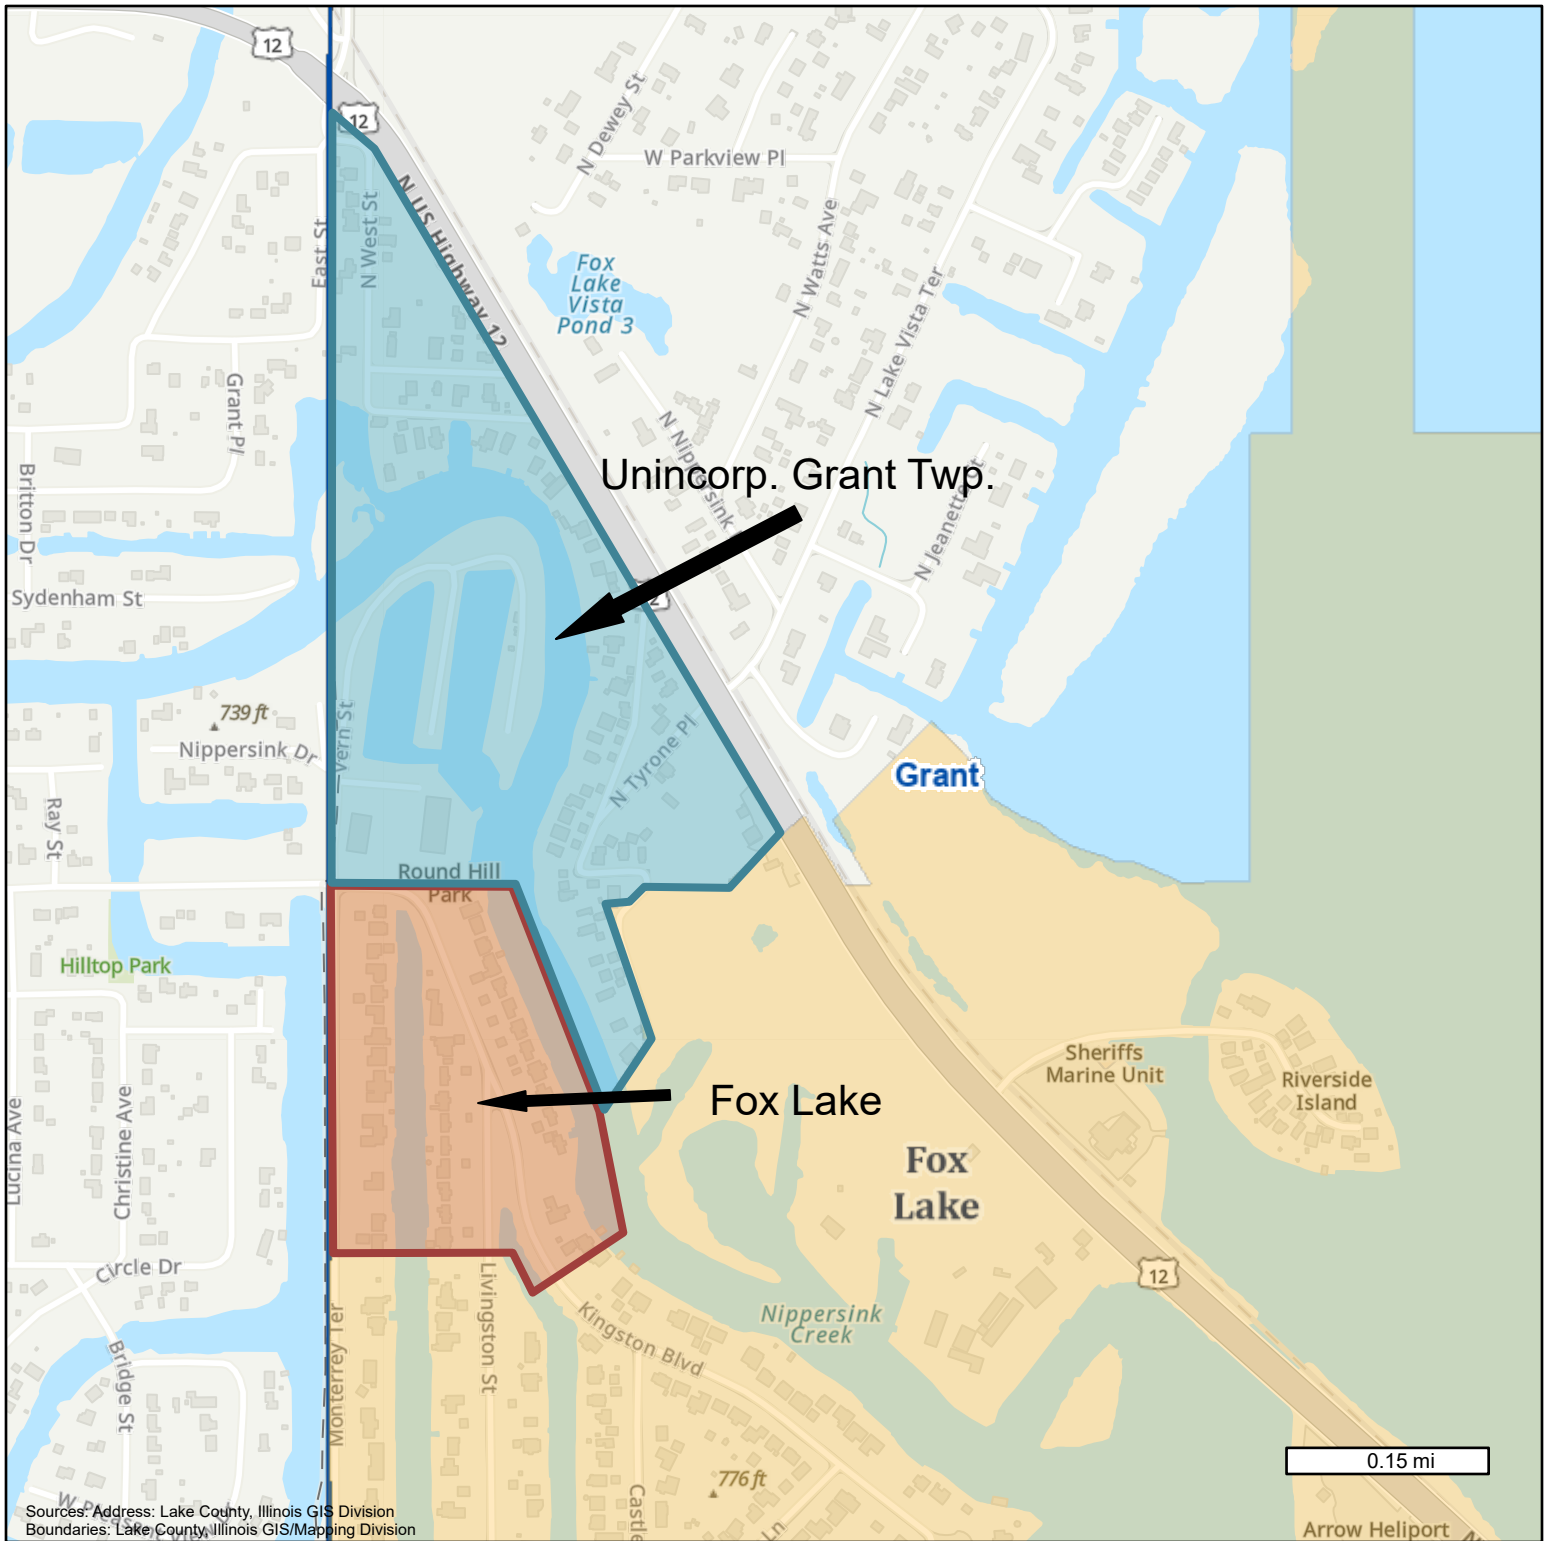

Nippersink Creek Project Area

 Lake County, Illinois

 **LakeCounty**

Map Printed on 6/3/2024

Disclaimer: The selected feature may not occur anywhere in the current map extent. A Registered Land Surveyor should be consulted to determine the precise location of property boundaries on the ground. This map does not constitute a regulatory determination and is not a base for engineering design. This map is intended to be viewed and printed in color.