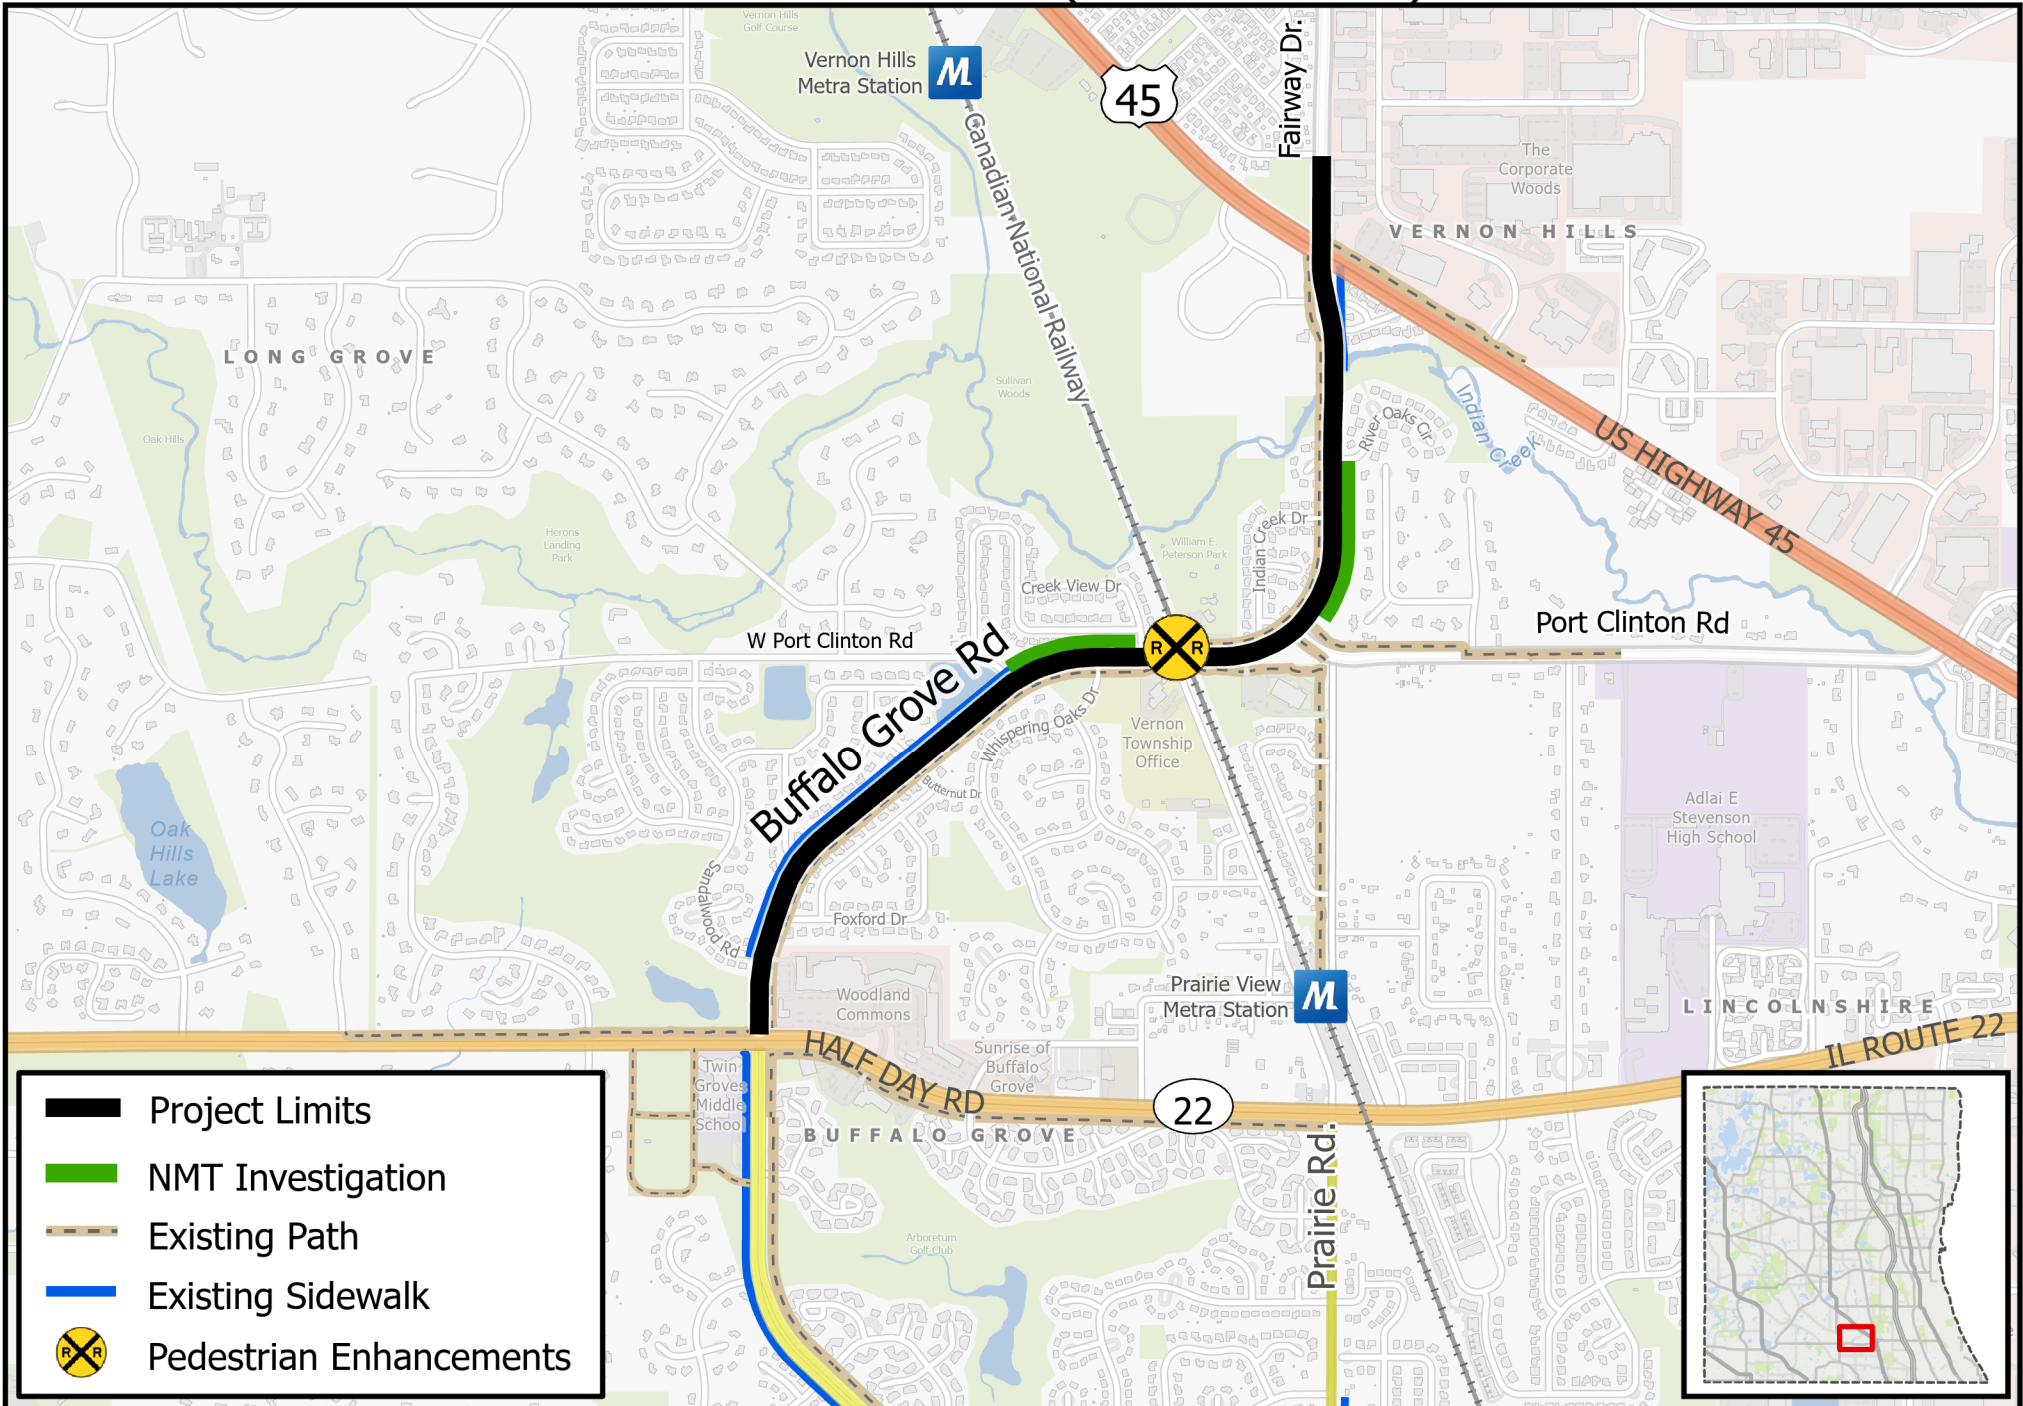

# Location Map

## Buffalo Grove Road (Rt 22 to Rt 45)

-  Project Limits
-  NMT Investigation
-  Existing Path
-  Existing Sidewalk
-  Pedestrian Enhancements