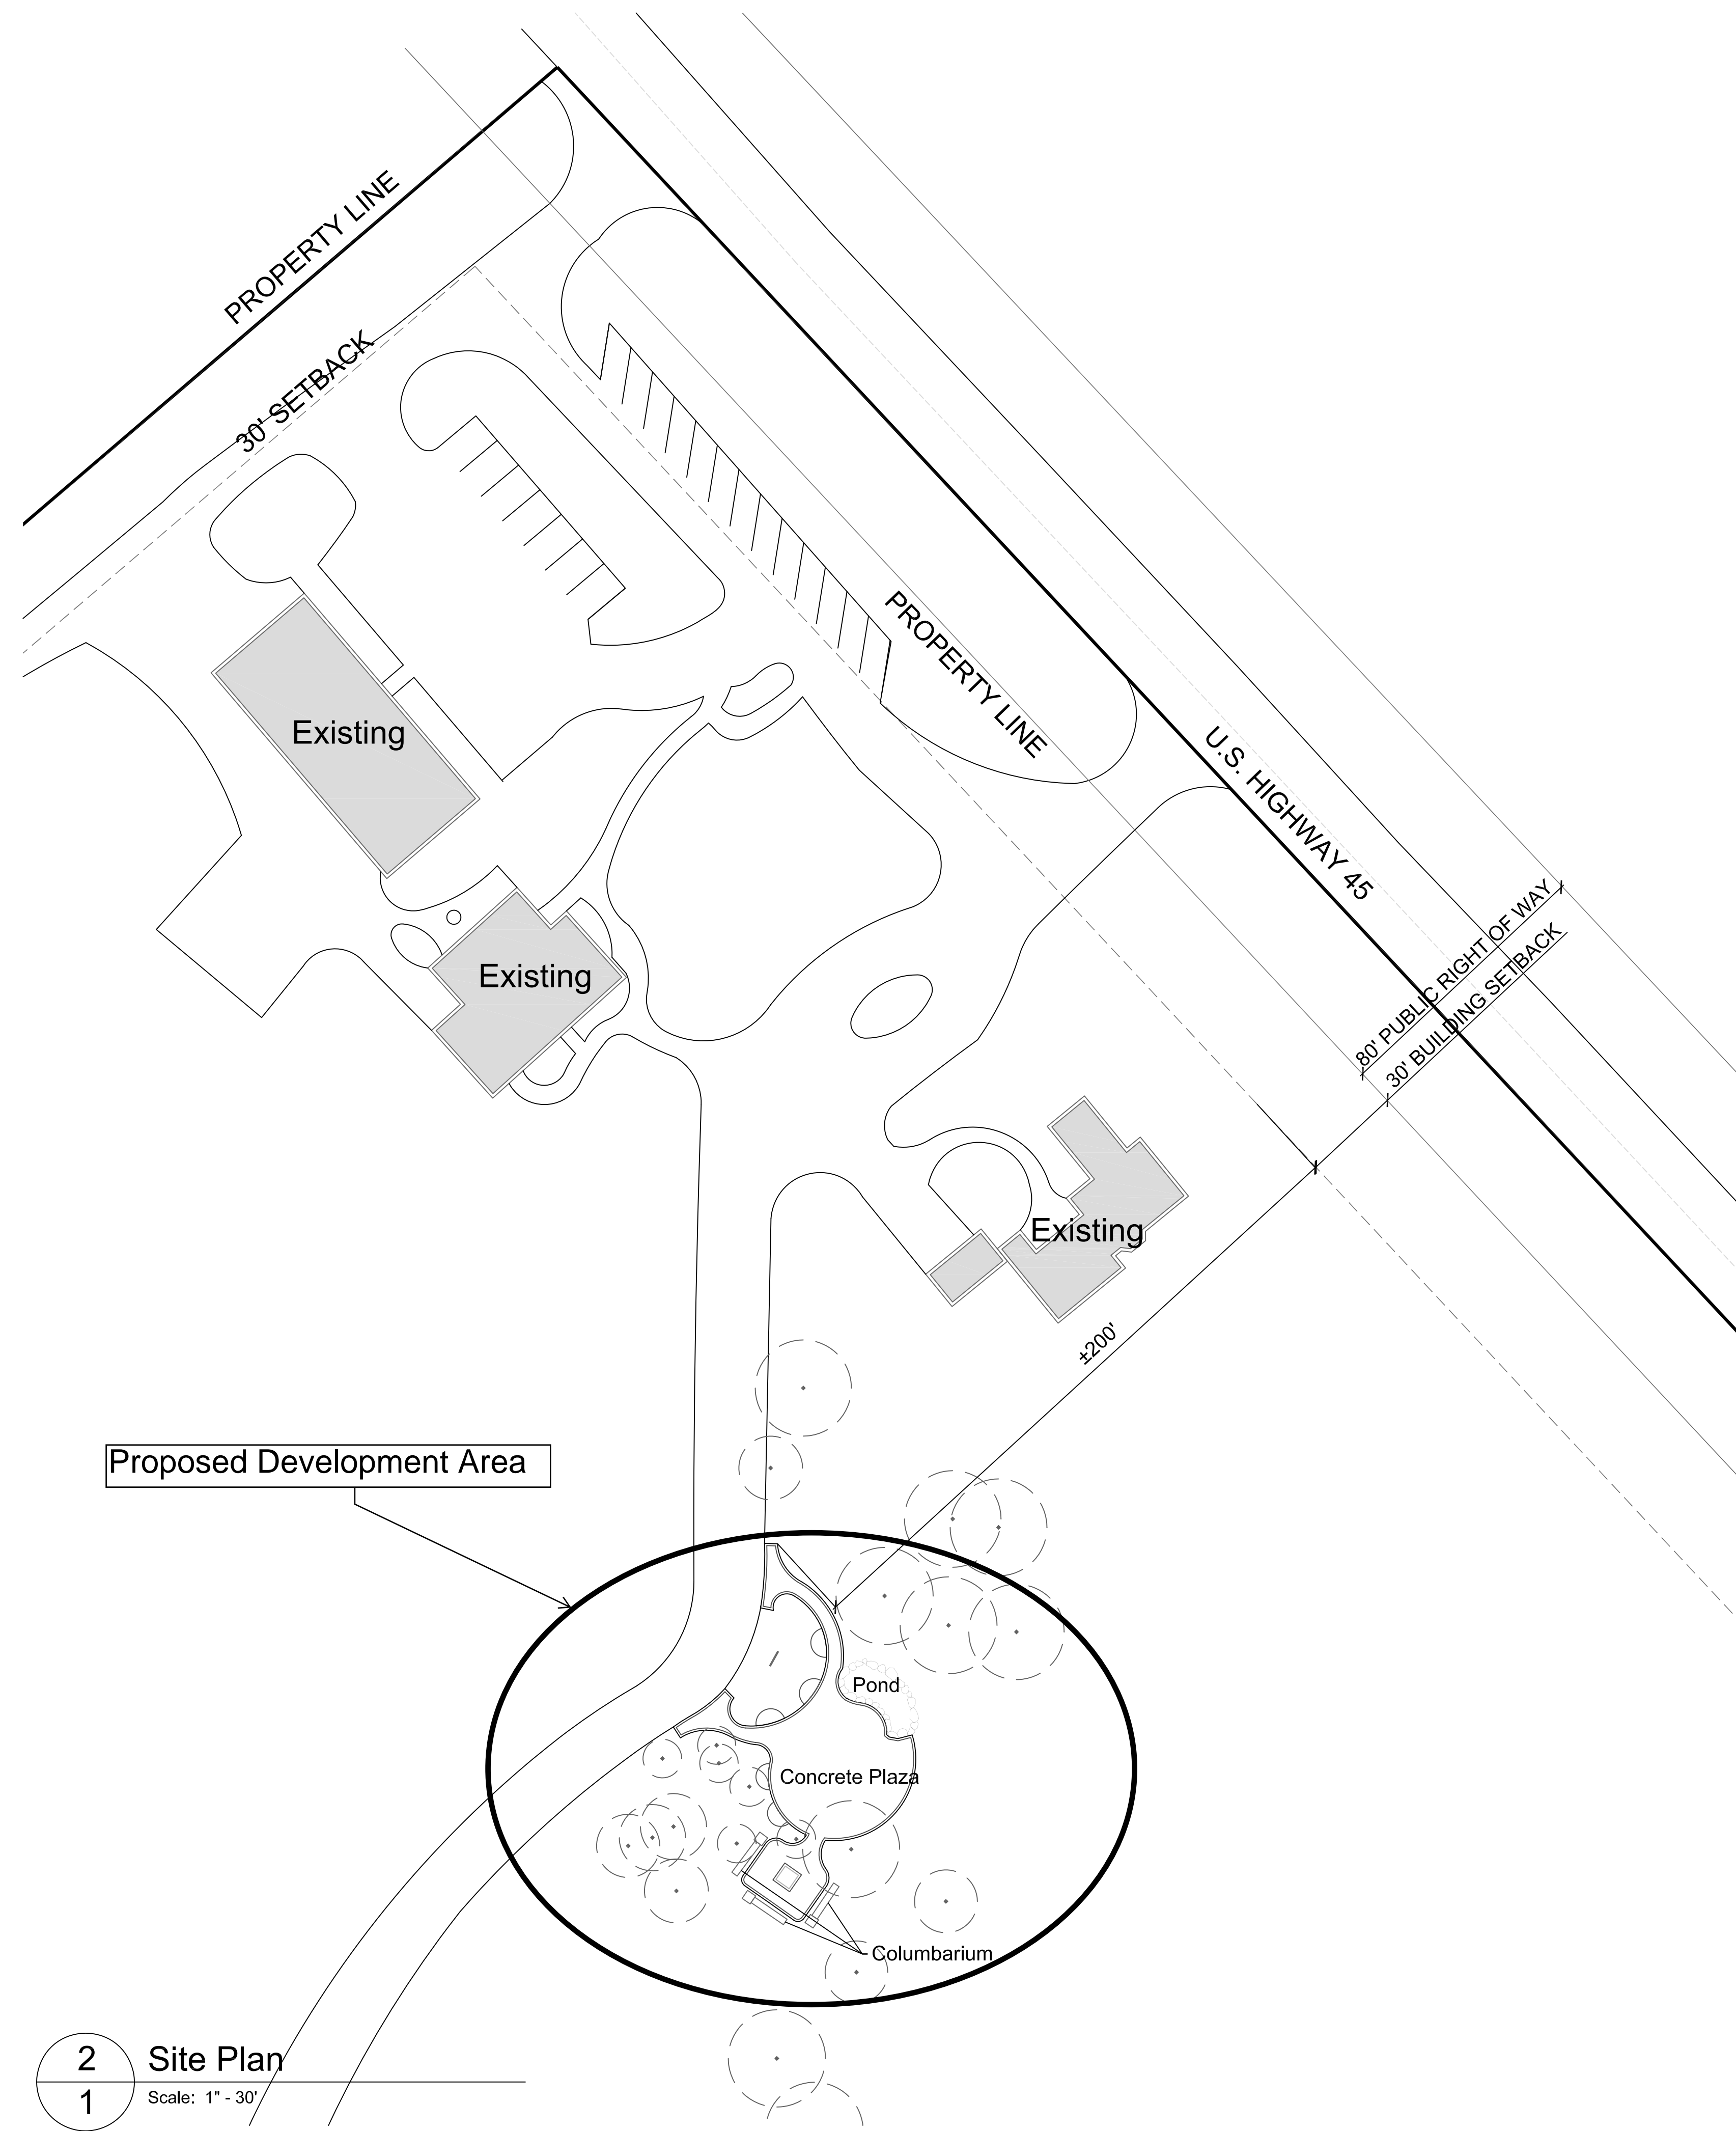

# Site Capacity Review

Willow Lawn Memorial Garden  
May 25th, 2010

- 1 Vicinity Map and Site Plan
- 2 Landscape Plan and Signage Plan

**LANDARCH**  
SYSTEMS INC  
1233 E. HWY 45, VERNON HILLS, IL.  
60061 (847) 291-9300

**LANDSCAPE DEVELOPMENT**  
 FOR THE  
**WILLOW LAWN MEMORIAL PARK**  
 24100 US HWY 45, UNINCORPORATED LAKE COUNTY

ARCHITECT:  
RICK KILE

DRAWING DATE:  
05/14/10

REVISIONS:

NOTES:

DRAWING NO.  
**1**  
OF 2:

1 Vicinity Map  
1 Scale: 1" = 200'

2 Site Plan  
1 Scale: 1" = 30'