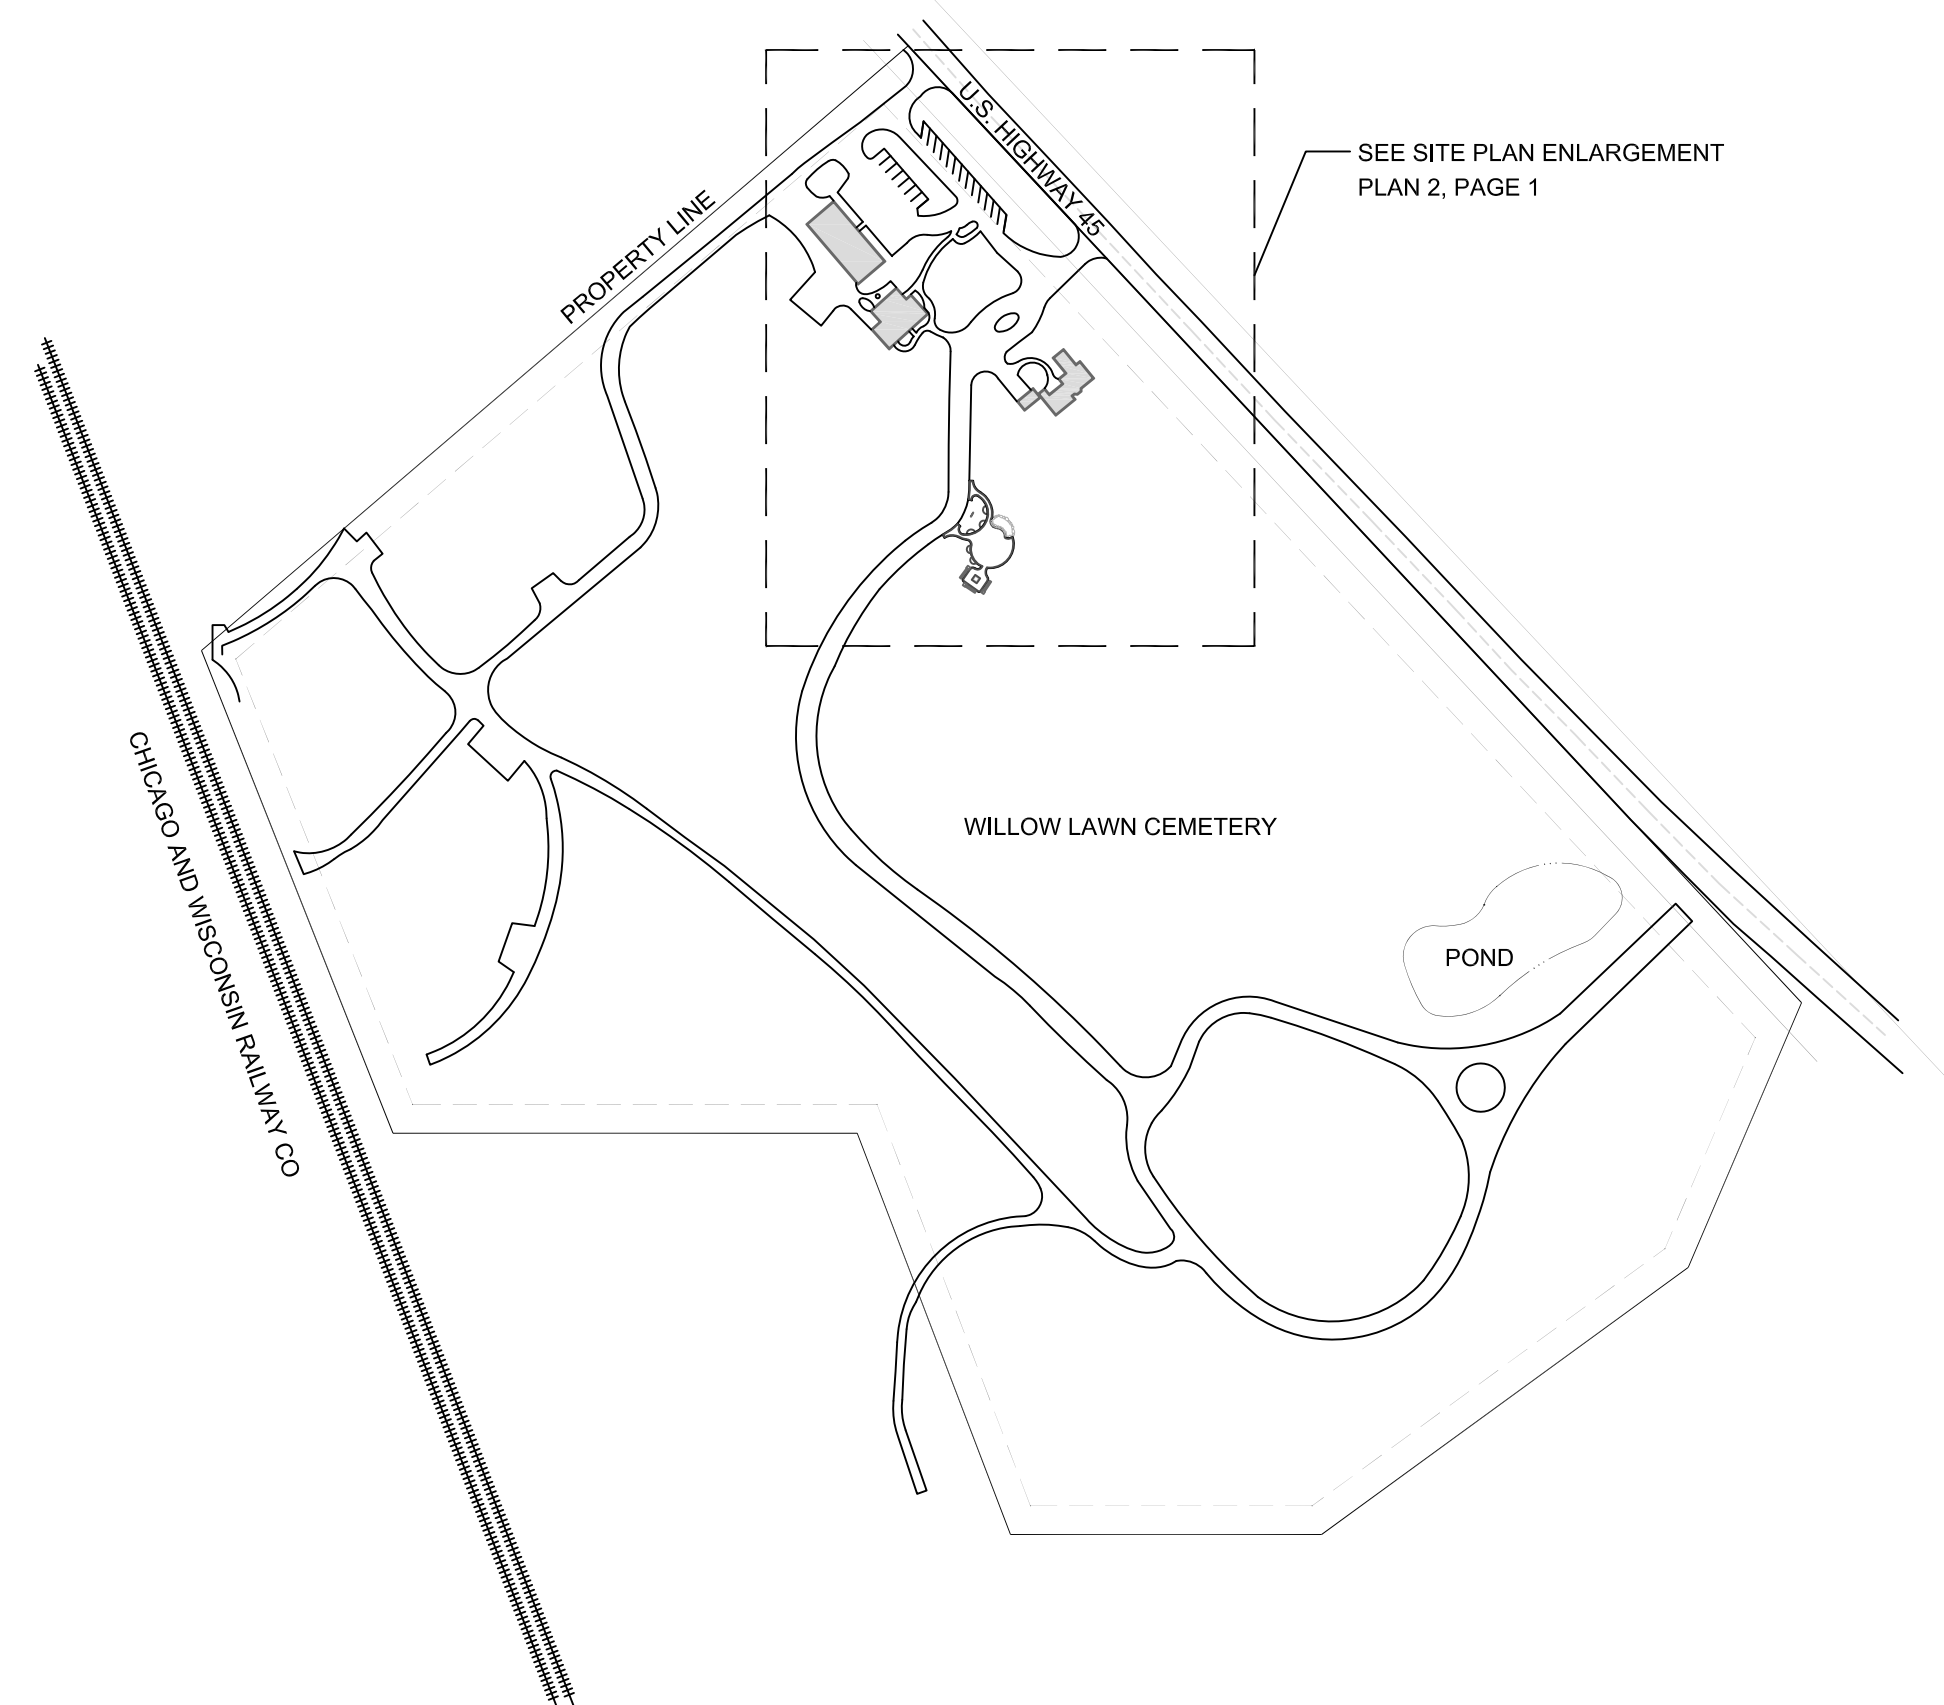

# Site Capacity Review

Willow Lawn Memorial Garden  
May 25th, 2010

- 1 Vicinity Map and Site Plan
- 2 Landscape Plan and Signage Plan

**LANDARCH**  
SYSTEMS INC  
1233 E. HWY 45, VERNON HILLS, IL.  
60061 (847) 291-9300

**LANDSCAPE DEVELOPMENT**  
 FOR THE  
**WILLOW LAWN MEMORIAL PARK**  
 24100 US HWY 45, UNINCORPORATED LAKE COUNTY

ARCHITECT:  
RICK KILE

DRAWING DATE:  
05/14/10

REVISIONS:

NOTES:

DRAWING NO.  
**1**  
OF 2:

1 Vicinity Map  
1 Scale: 1" = 200'

2 Site Plan  
1 Scale: 1" = 30'