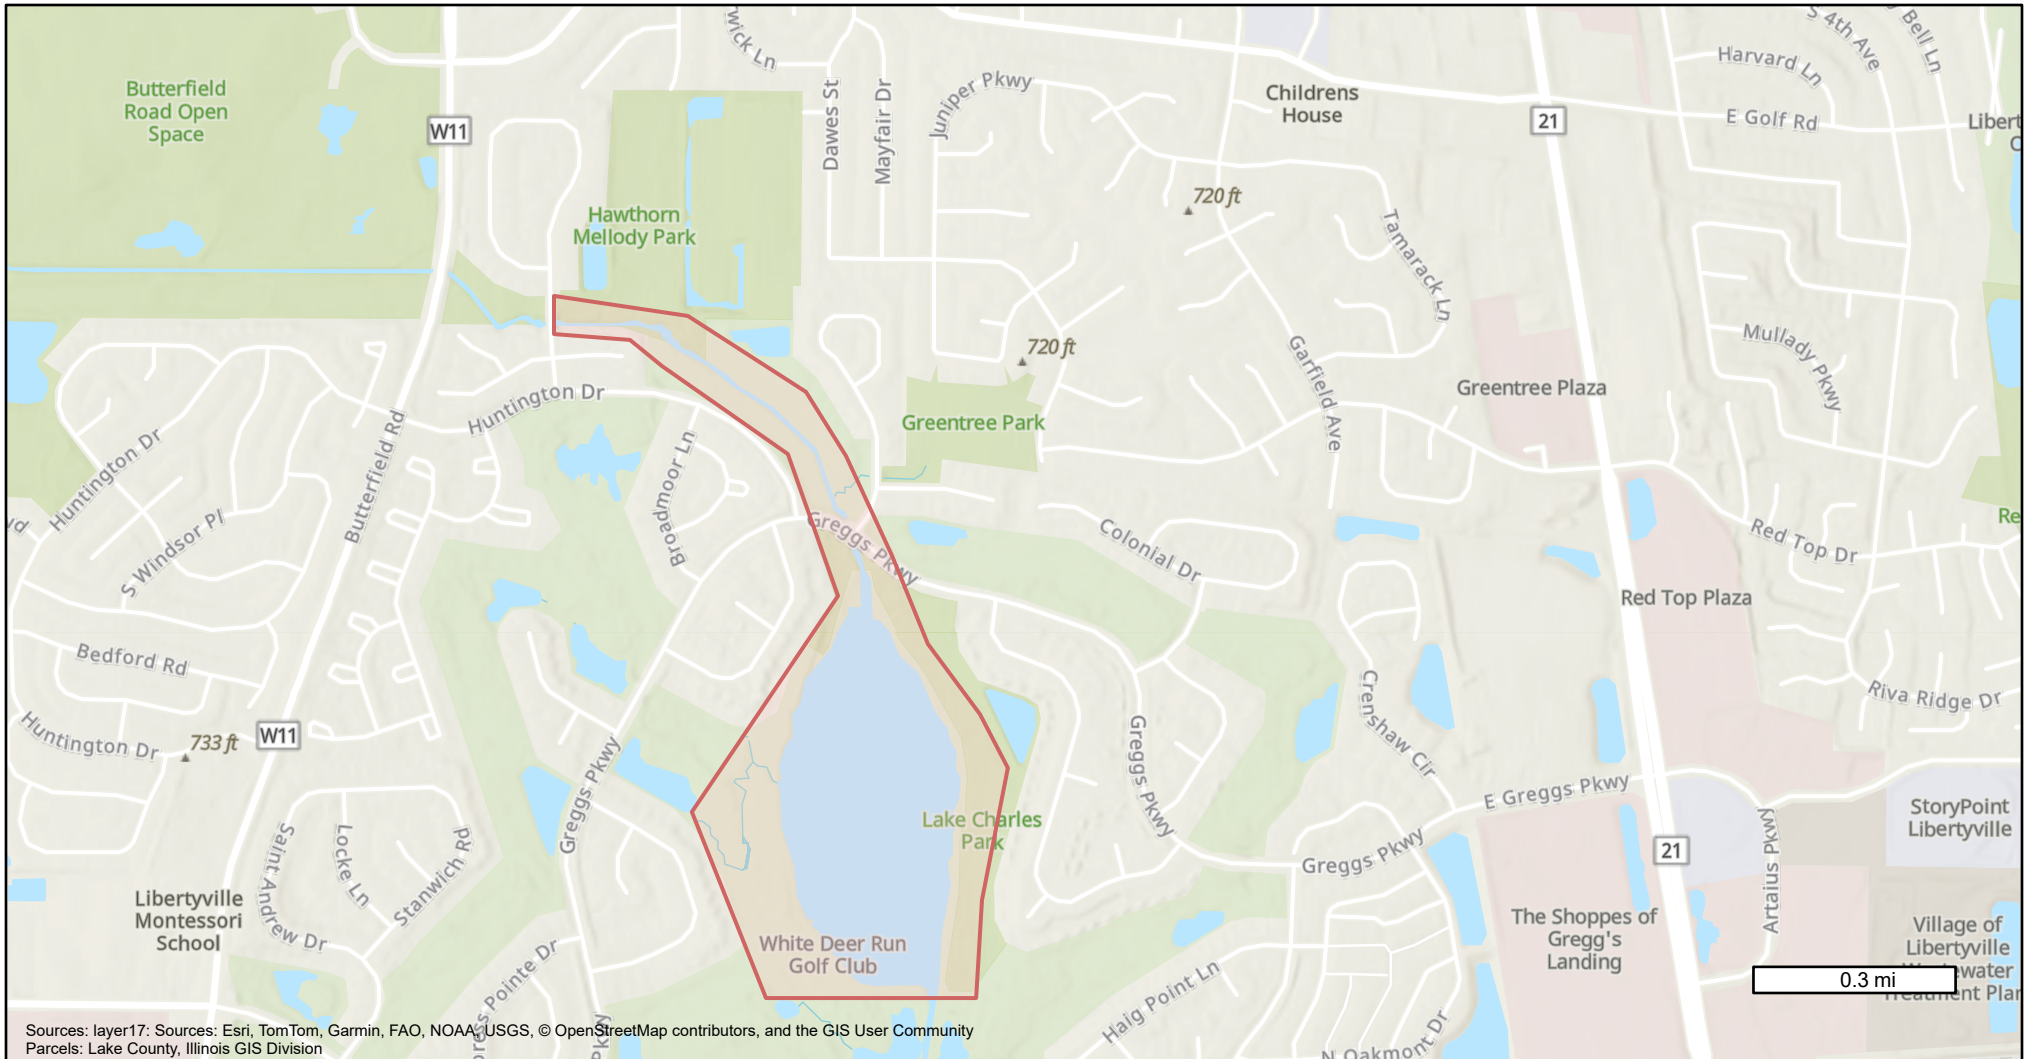

Location Map Seavey Master Plan Phase 3

Lake County, Illinois

Map Printed on 6/4/2024

Disclaimer:

The selected feature may not occur anywhere in the current map extent. A Registered Land Surveyor should be consulted to determine the precise location of property boundaries on the ground. This map does not constitute a regulatory determination and is not a base for engineering design. This map is intended to be viewed and printed in color.