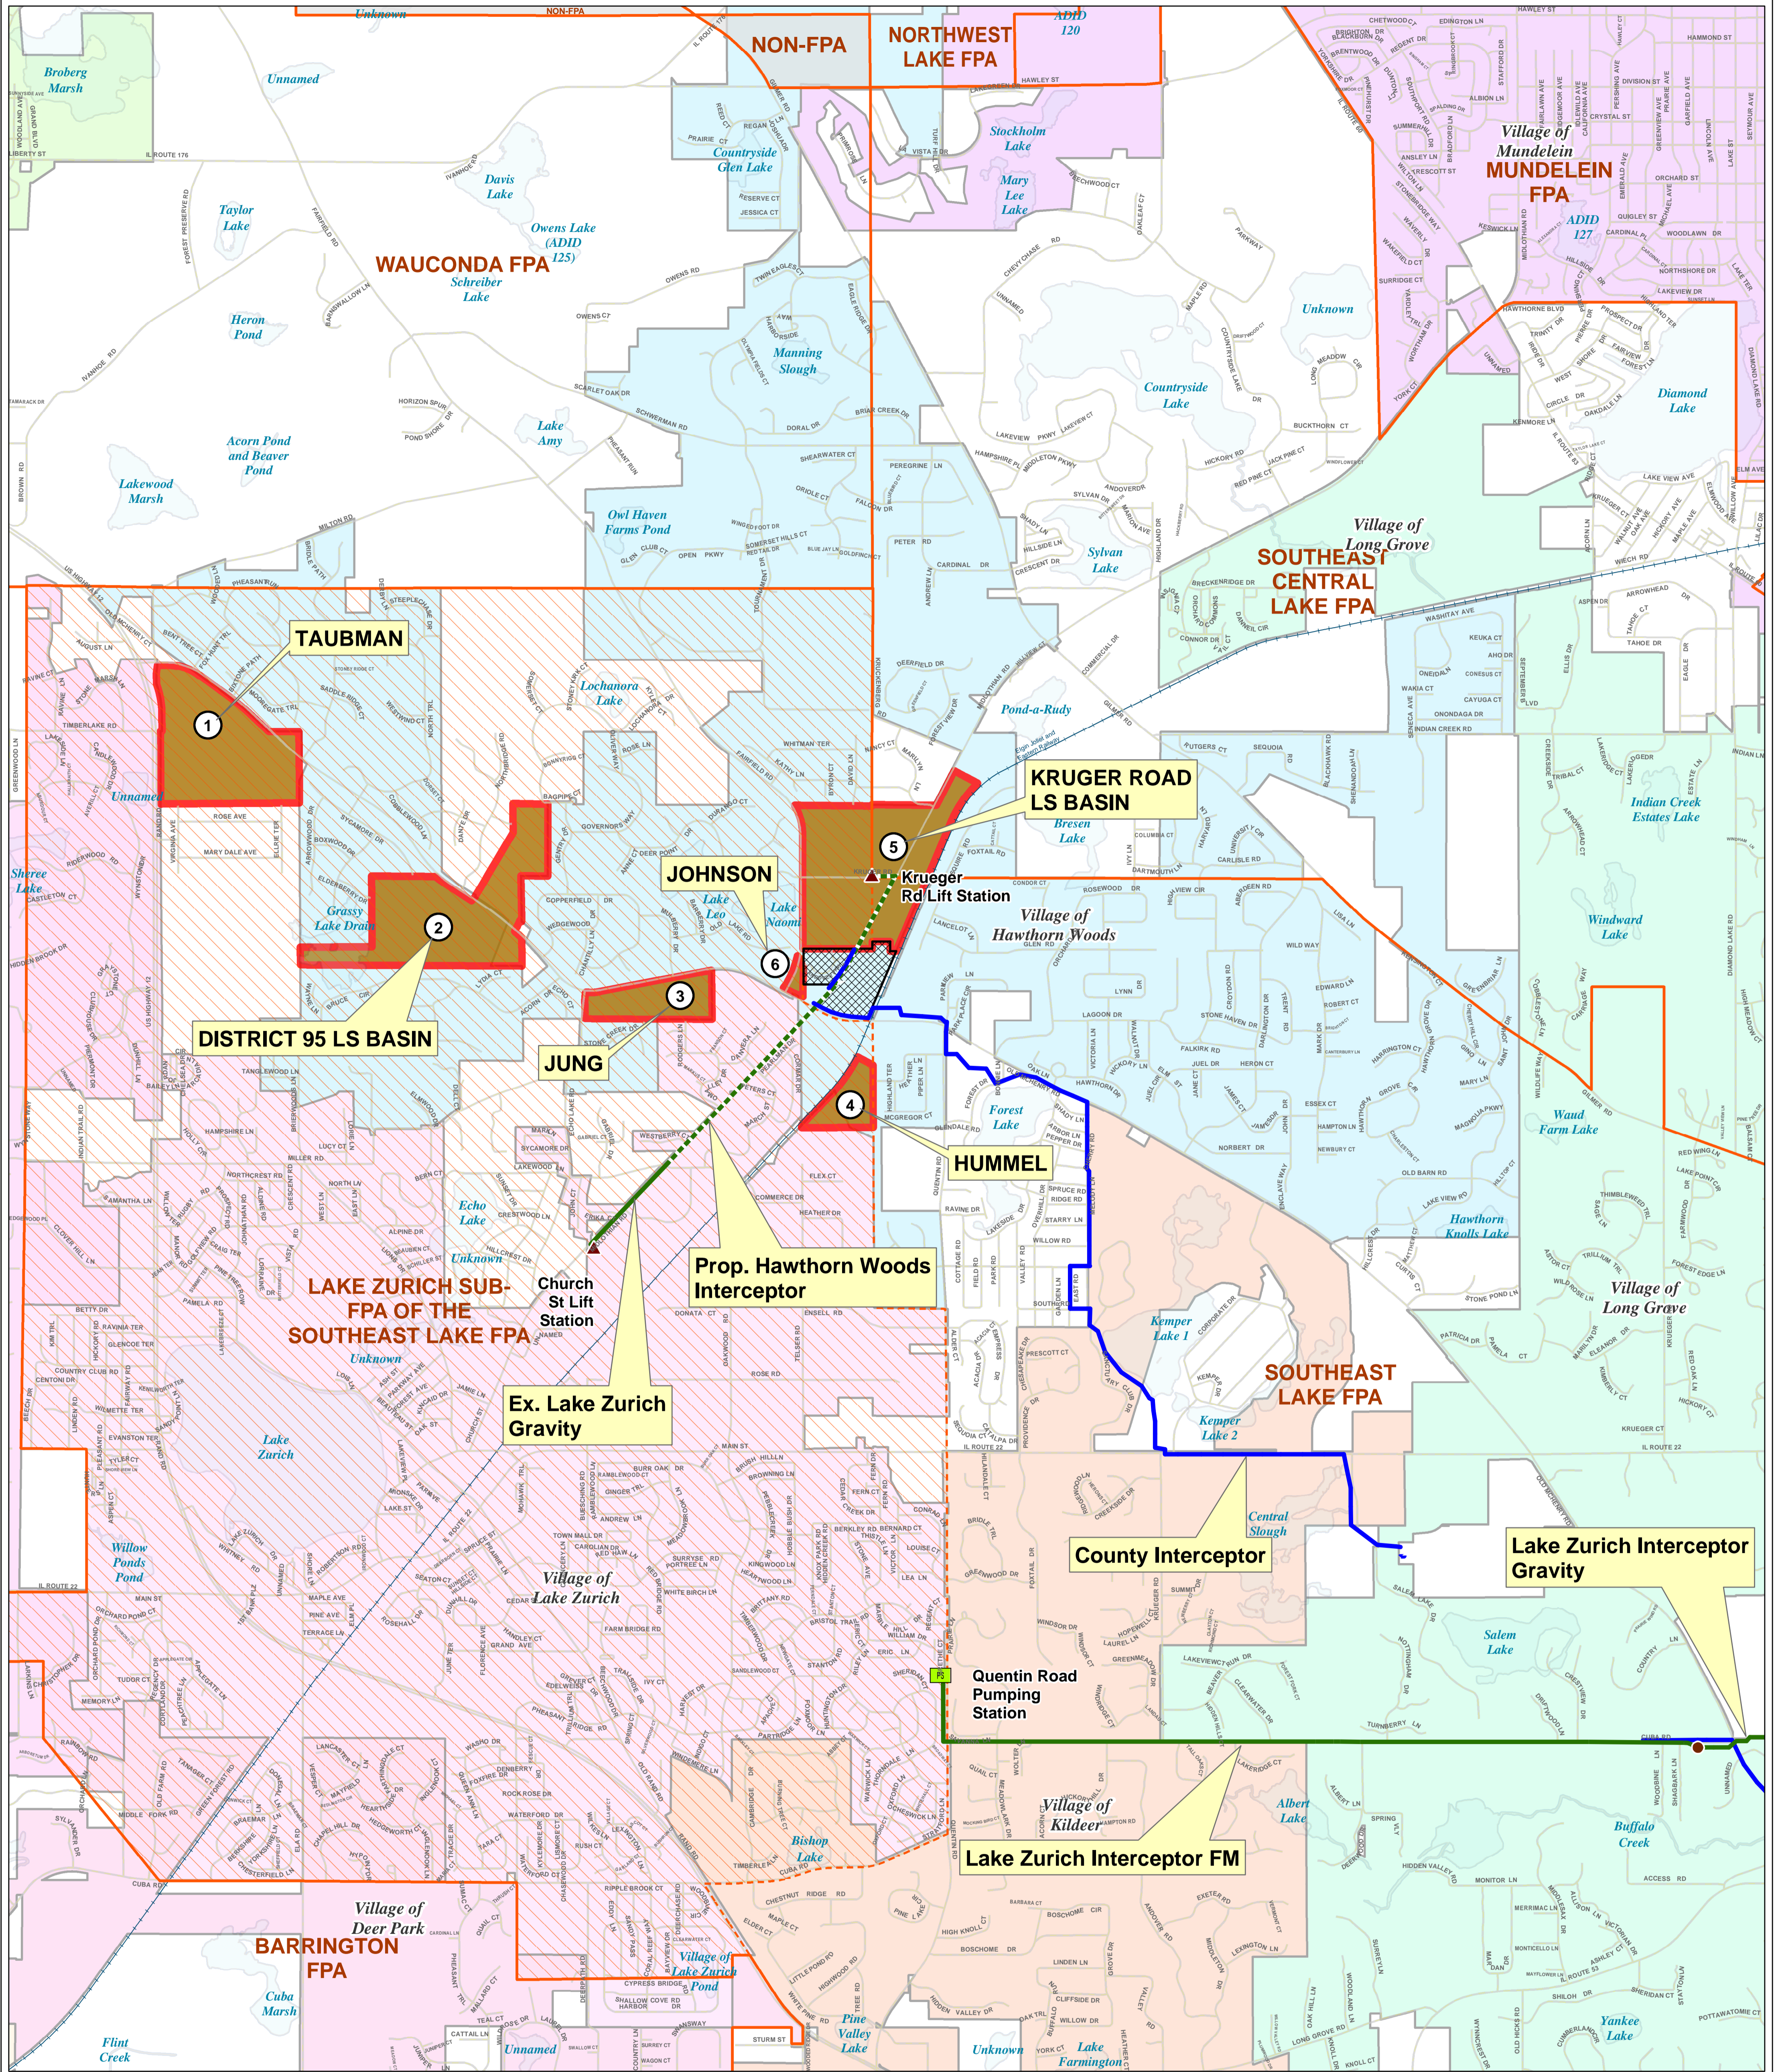

# EXHIBIT A - VILLAGE SEWER SERVICE AREA

- FPA
- Lake Zurich Sub-FPA
- Hawthorn Woods Wholesale Sewer Service Area thru Lake Zurich
- Hawthorn Woods Retail Sewer Service Area