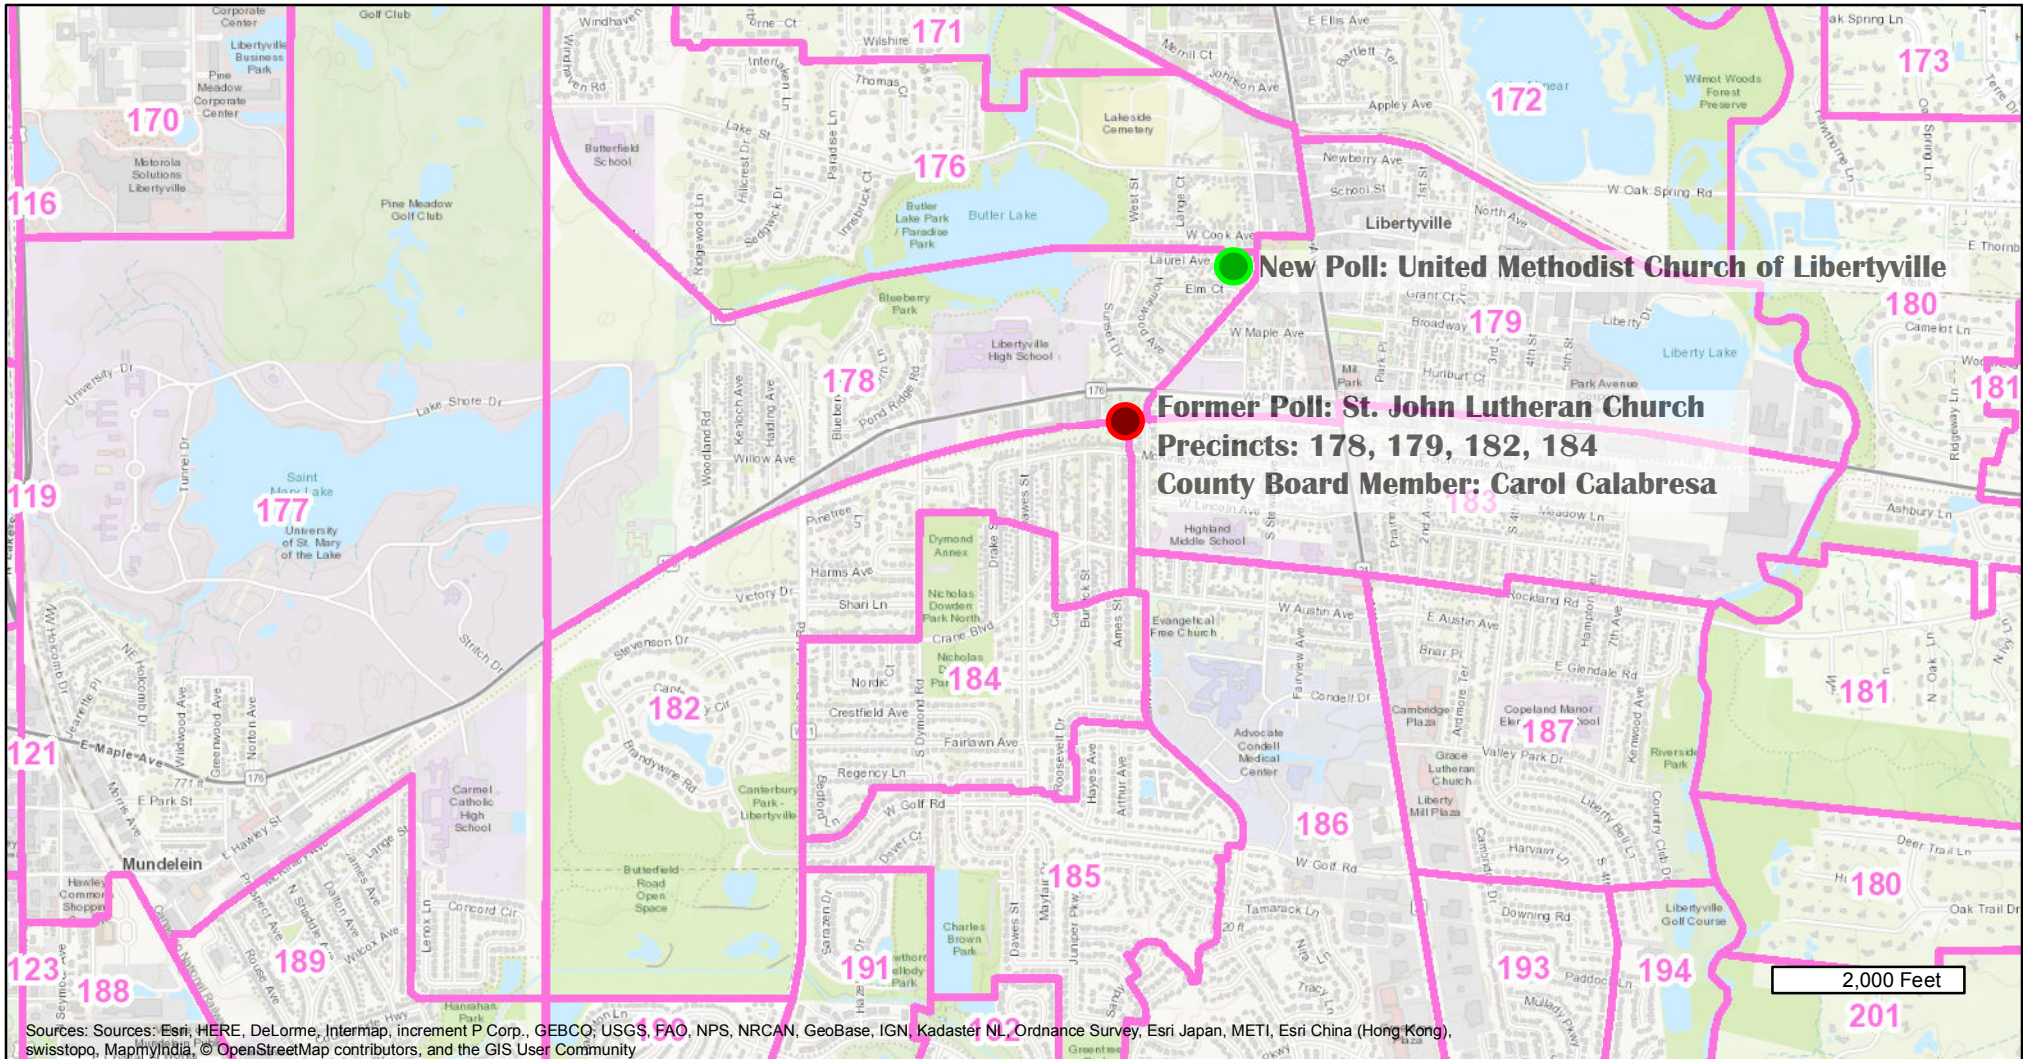

United Methodist Church Lbvl_2017

Lake County
 GIS Division
 18 N County St
 Waukegan IL 60085
 (847) 377-2388
 Map Printed on 7/5/2017

N

Precincts

Disclaimer: The selected feature may not occur anywhere in the current map extent. A Registered Land Surveyor should be consulted to determine the precise location of property boundaries on the ground. This map does not constitute a regulatory determination and is not a base for engineering design. This map is intended to be viewed and printed in color.