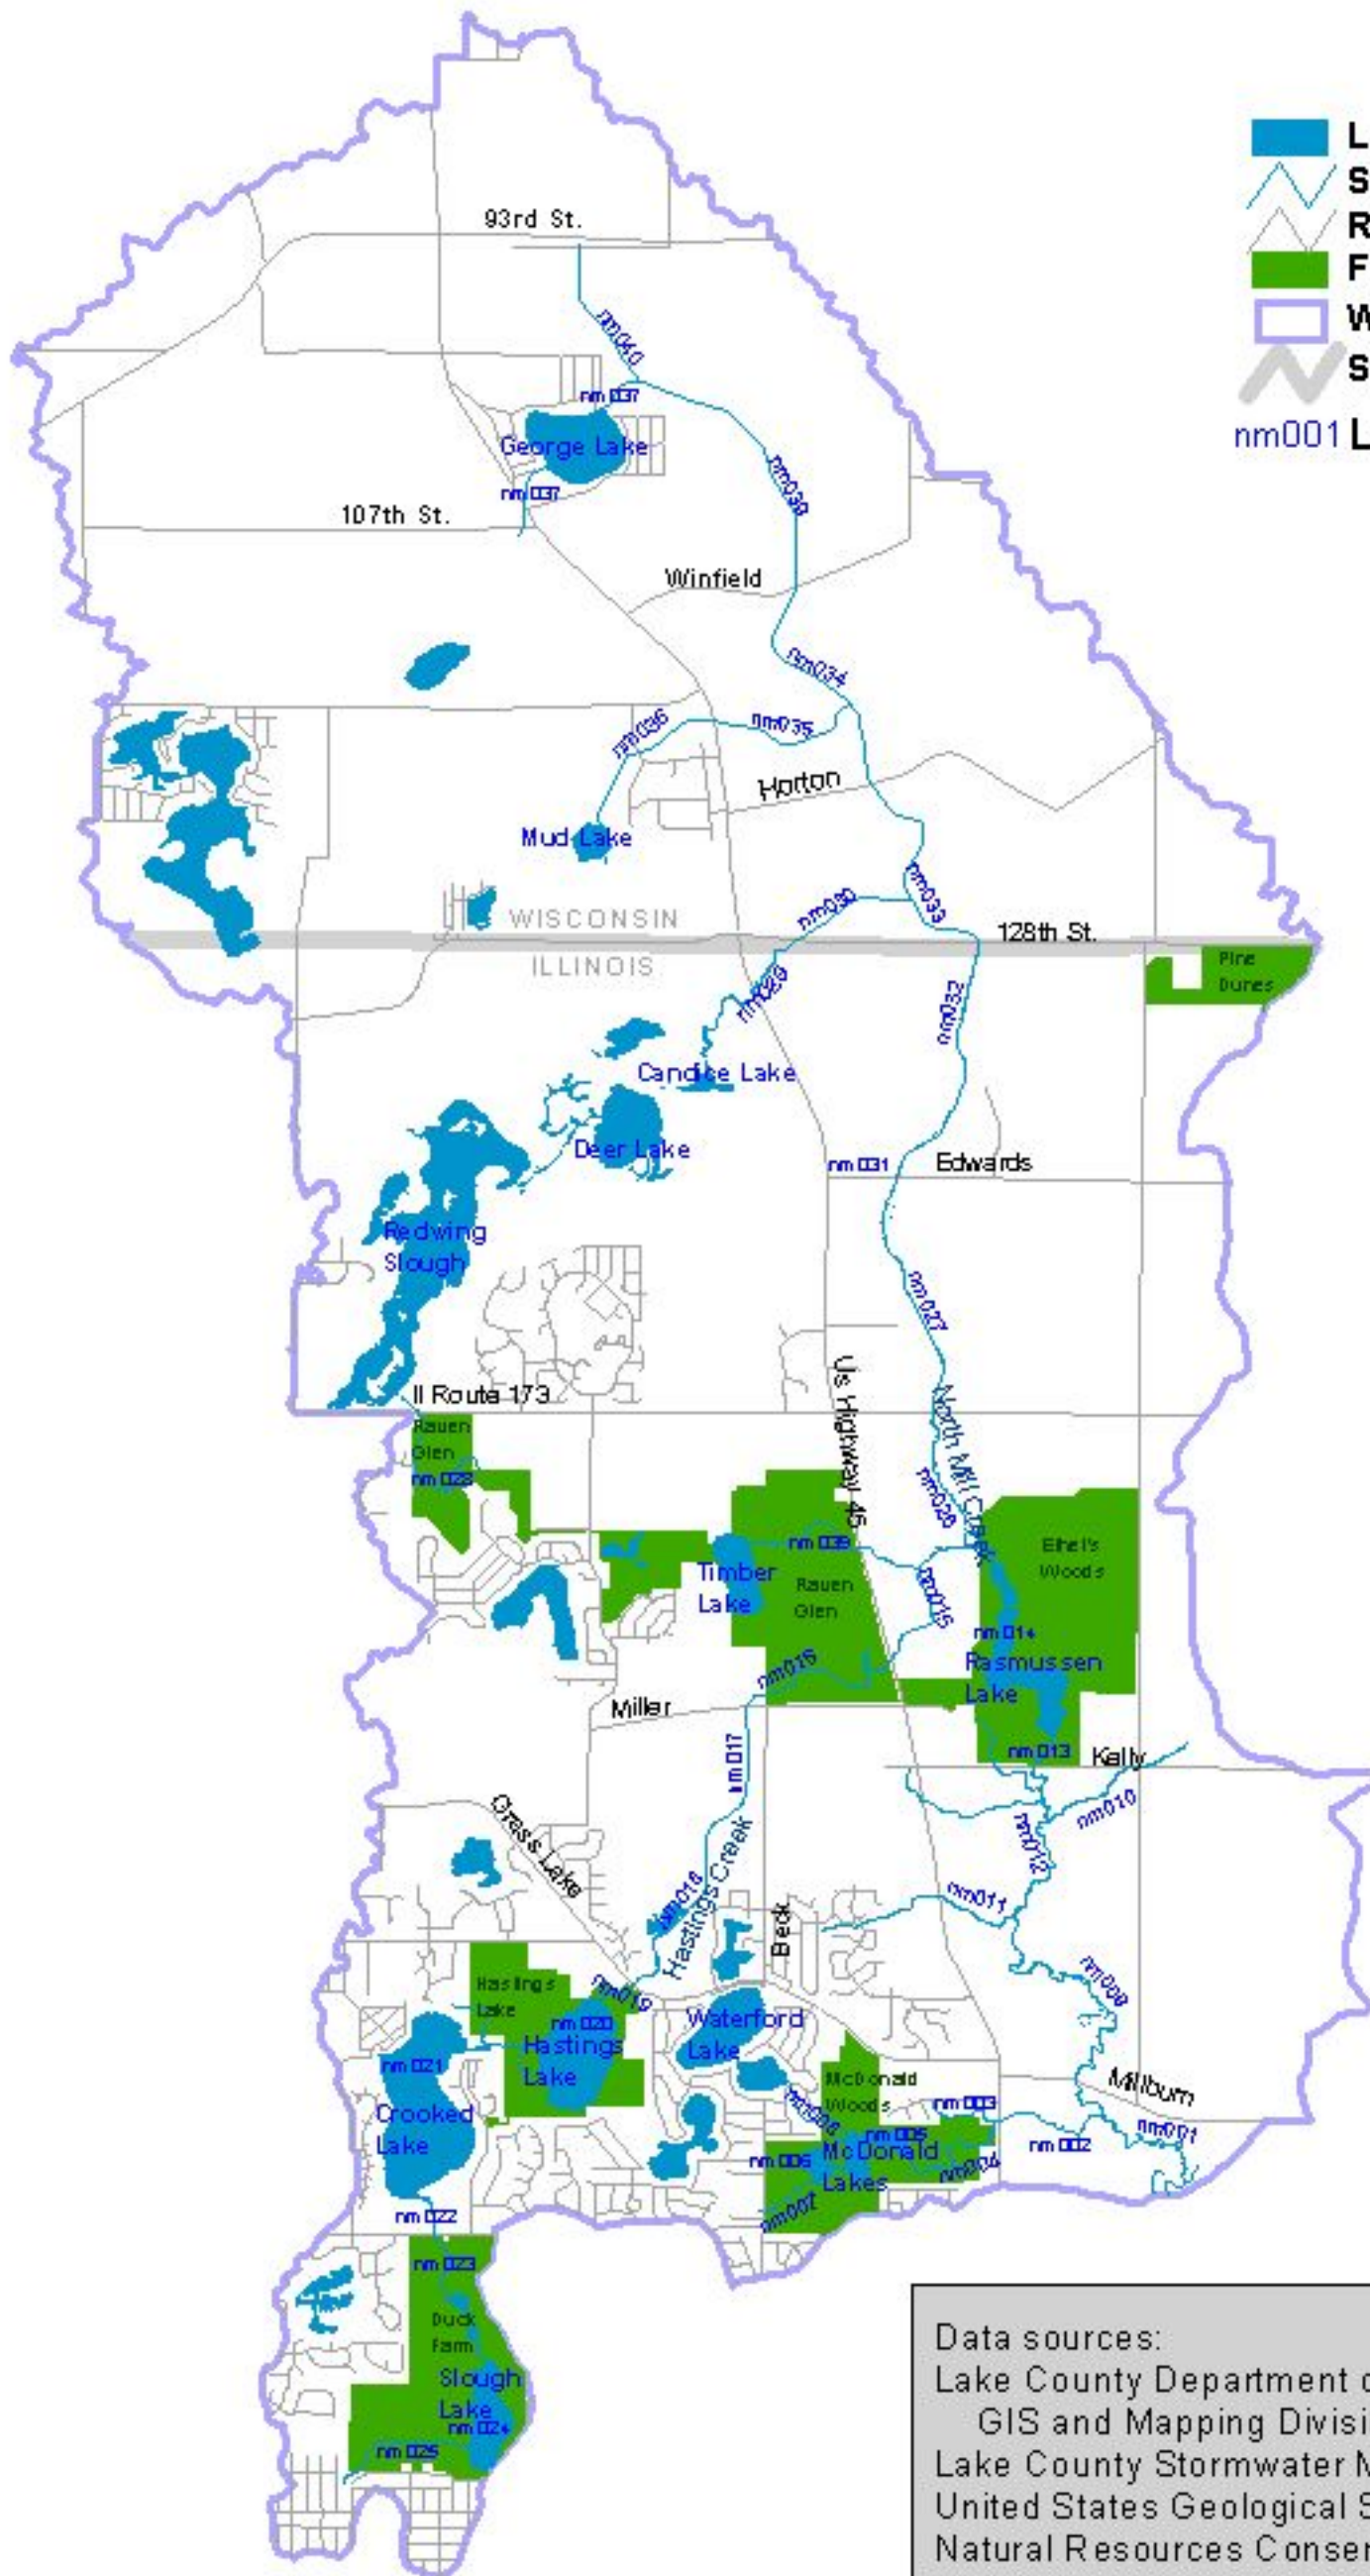

-  Lakes
 -  Streams
 -  Roads
 -  Forest Preserves
 -  Watershed Boundary
 -  State Boundary Line
- nm001 Lake Co. ID

Data sources:
Lake County Department of Information and Technology,
GIS and Mapping Division
Lake County Stormwater Management Commission
United States Geological Survey
Natural Resources Conservation Service