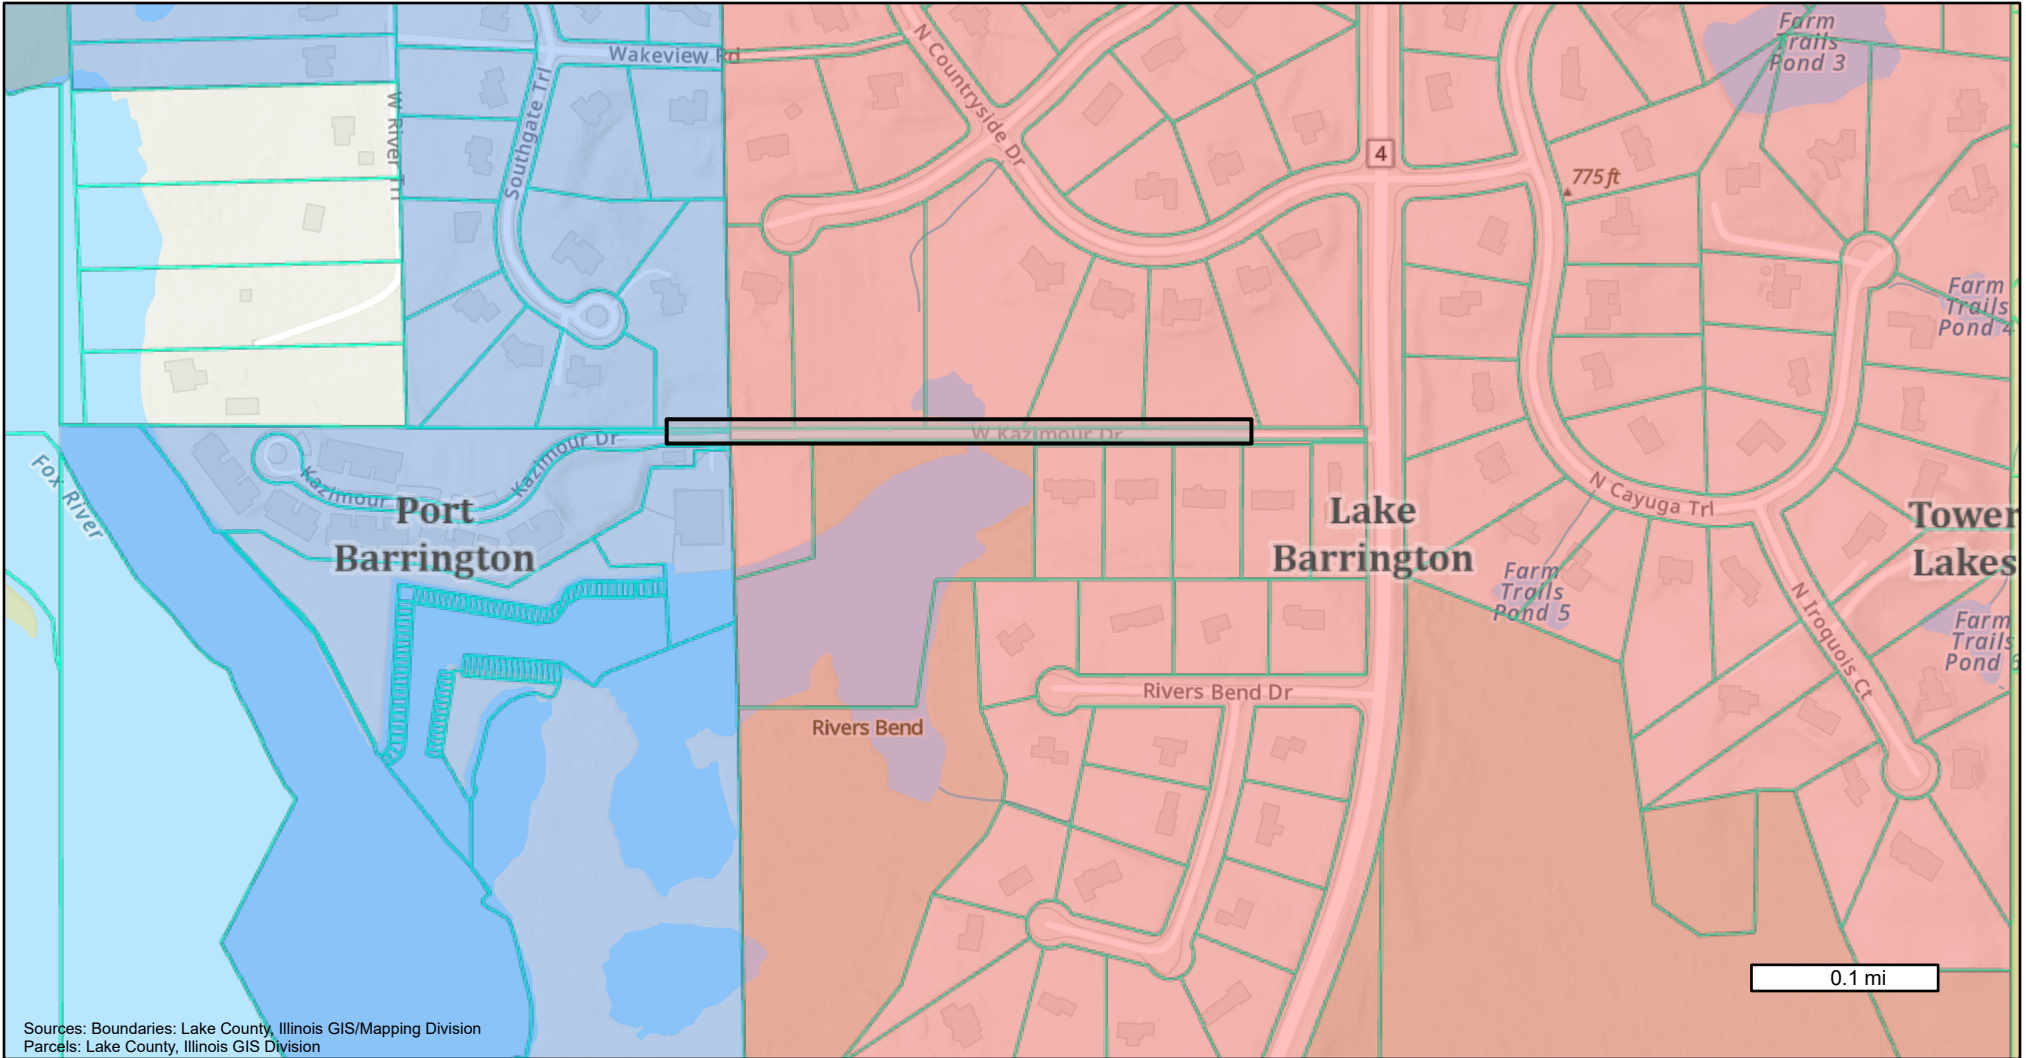

Lake County, Illinois

Sources: Boundaries: Lake County, Illinois GIS/Mapping Division
 Parcels: Lake County, Illinois GIS Division

Lake County, Illinois

Map Printed on 4/29/2026

Municipalities

NAME

Village of Lake Barrington

Village of Port Barrington

Village of Tower Lakes

Tax Parcel Lines

World_Hillshade

Disclaimer:

The selected feature may not occur anywhere in the current map extent. A Registered Land Surveyor should be consulted to determine the precise location of property boundaries on the ground. This map does not constitute a regulatory determination and is not a base for engineering design. This map is intended to be viewed and printed in color.