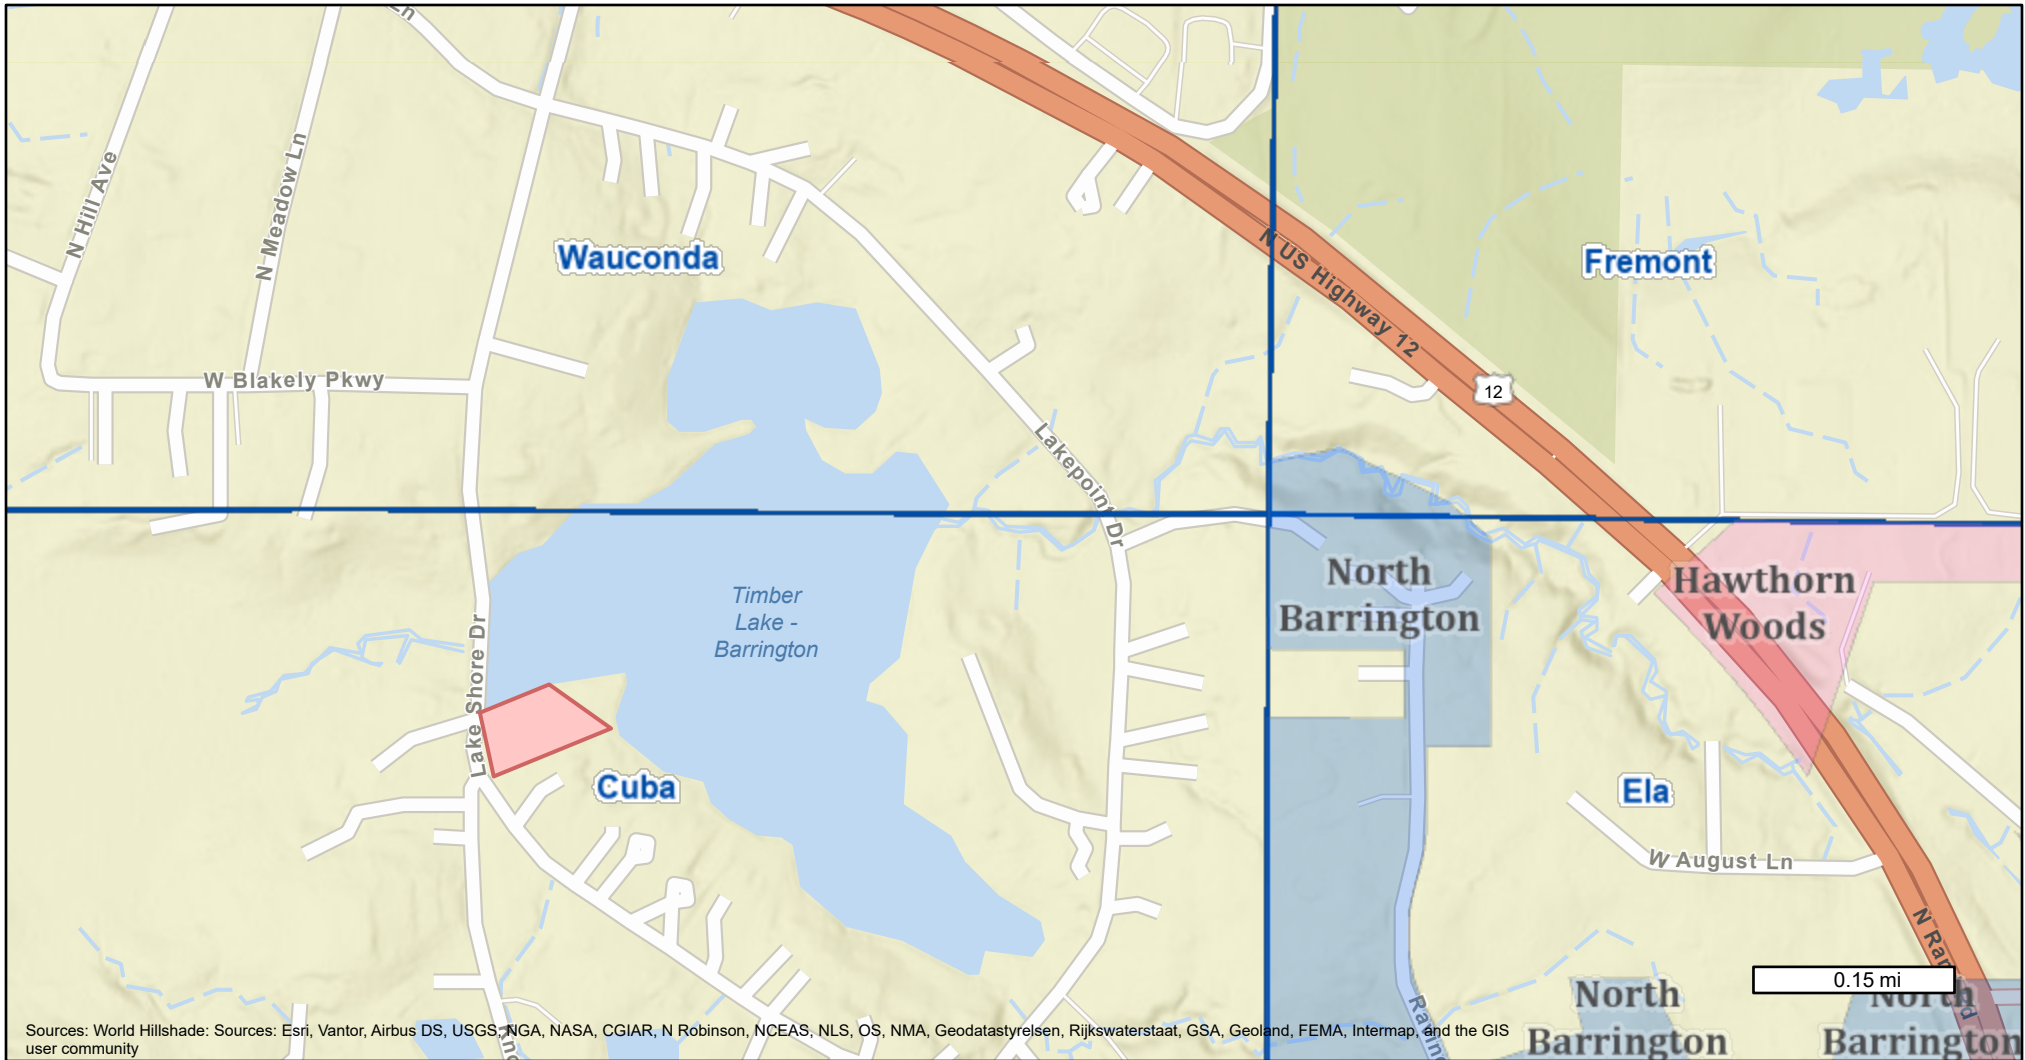

Timber Lake Shoreline Project Location Map

Lake County, Illinois

Map Printed on 5/21/2026

N

Municipalities

- Village of North Barrington
- Township Boundaries
- Village of Hawthorn Woods

World_Hillshade

Disclaimer: The selected feature may not occur anywhere in the current map extent. A Registered Land Surveyor should be consulted to determine the precise location of property boundaries on the ground. This map does not constitute a regulatory determination and is not a base for engineering design. This map is intended to be viewed and printed in color.