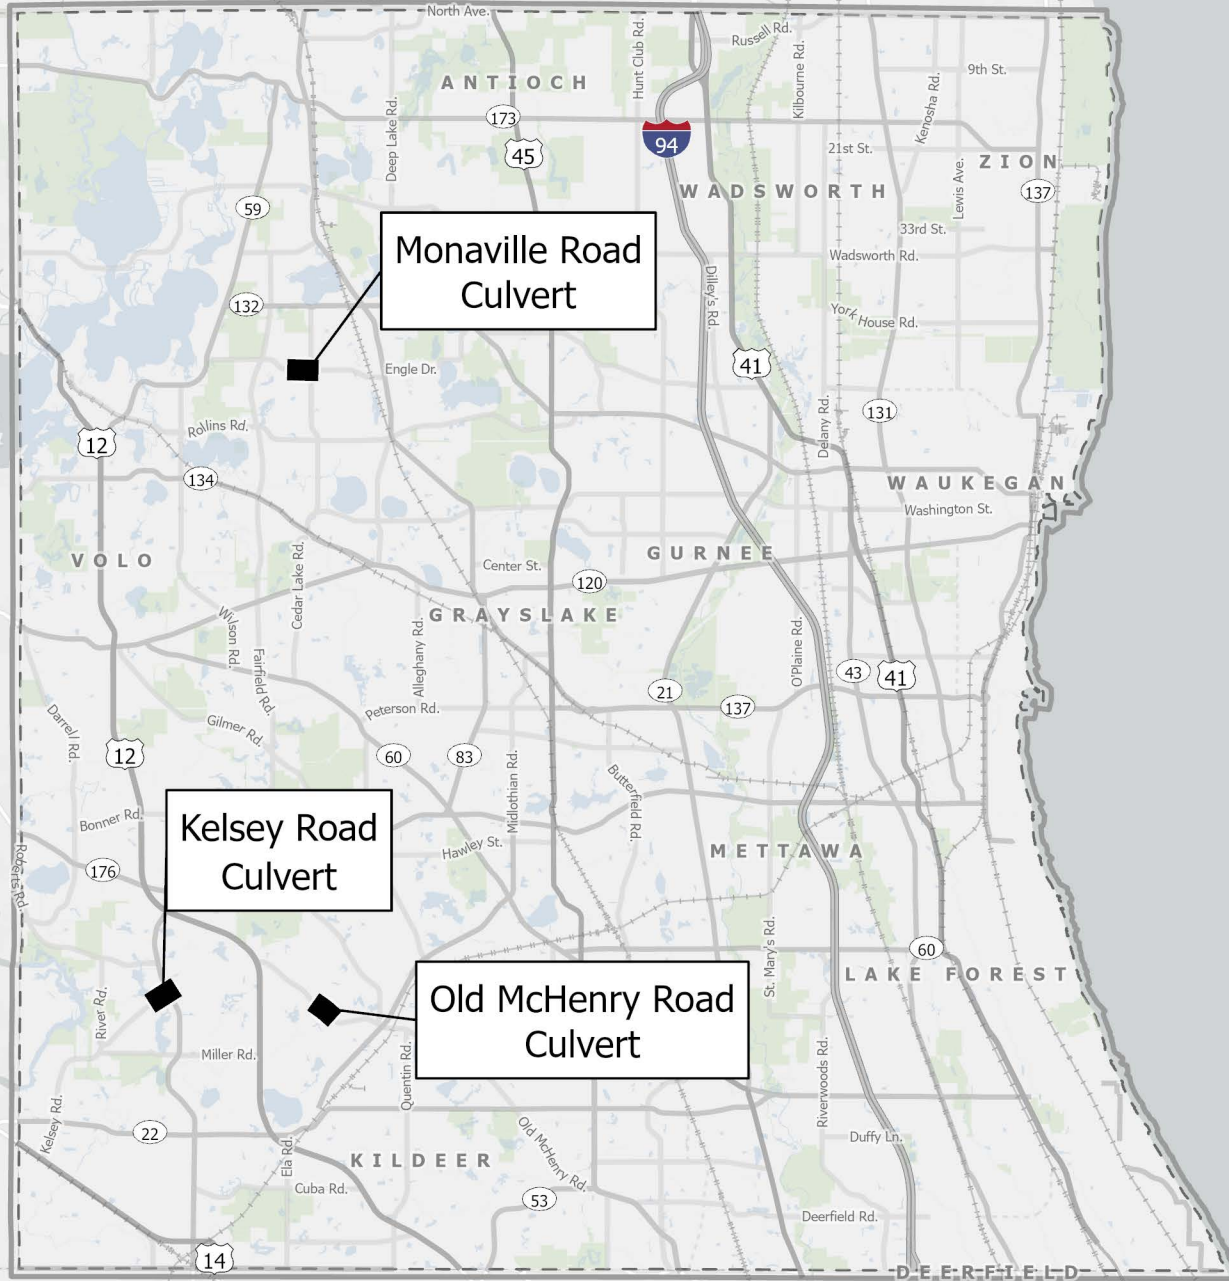

Location Map

Culvert Replacement 2021

 Project Location