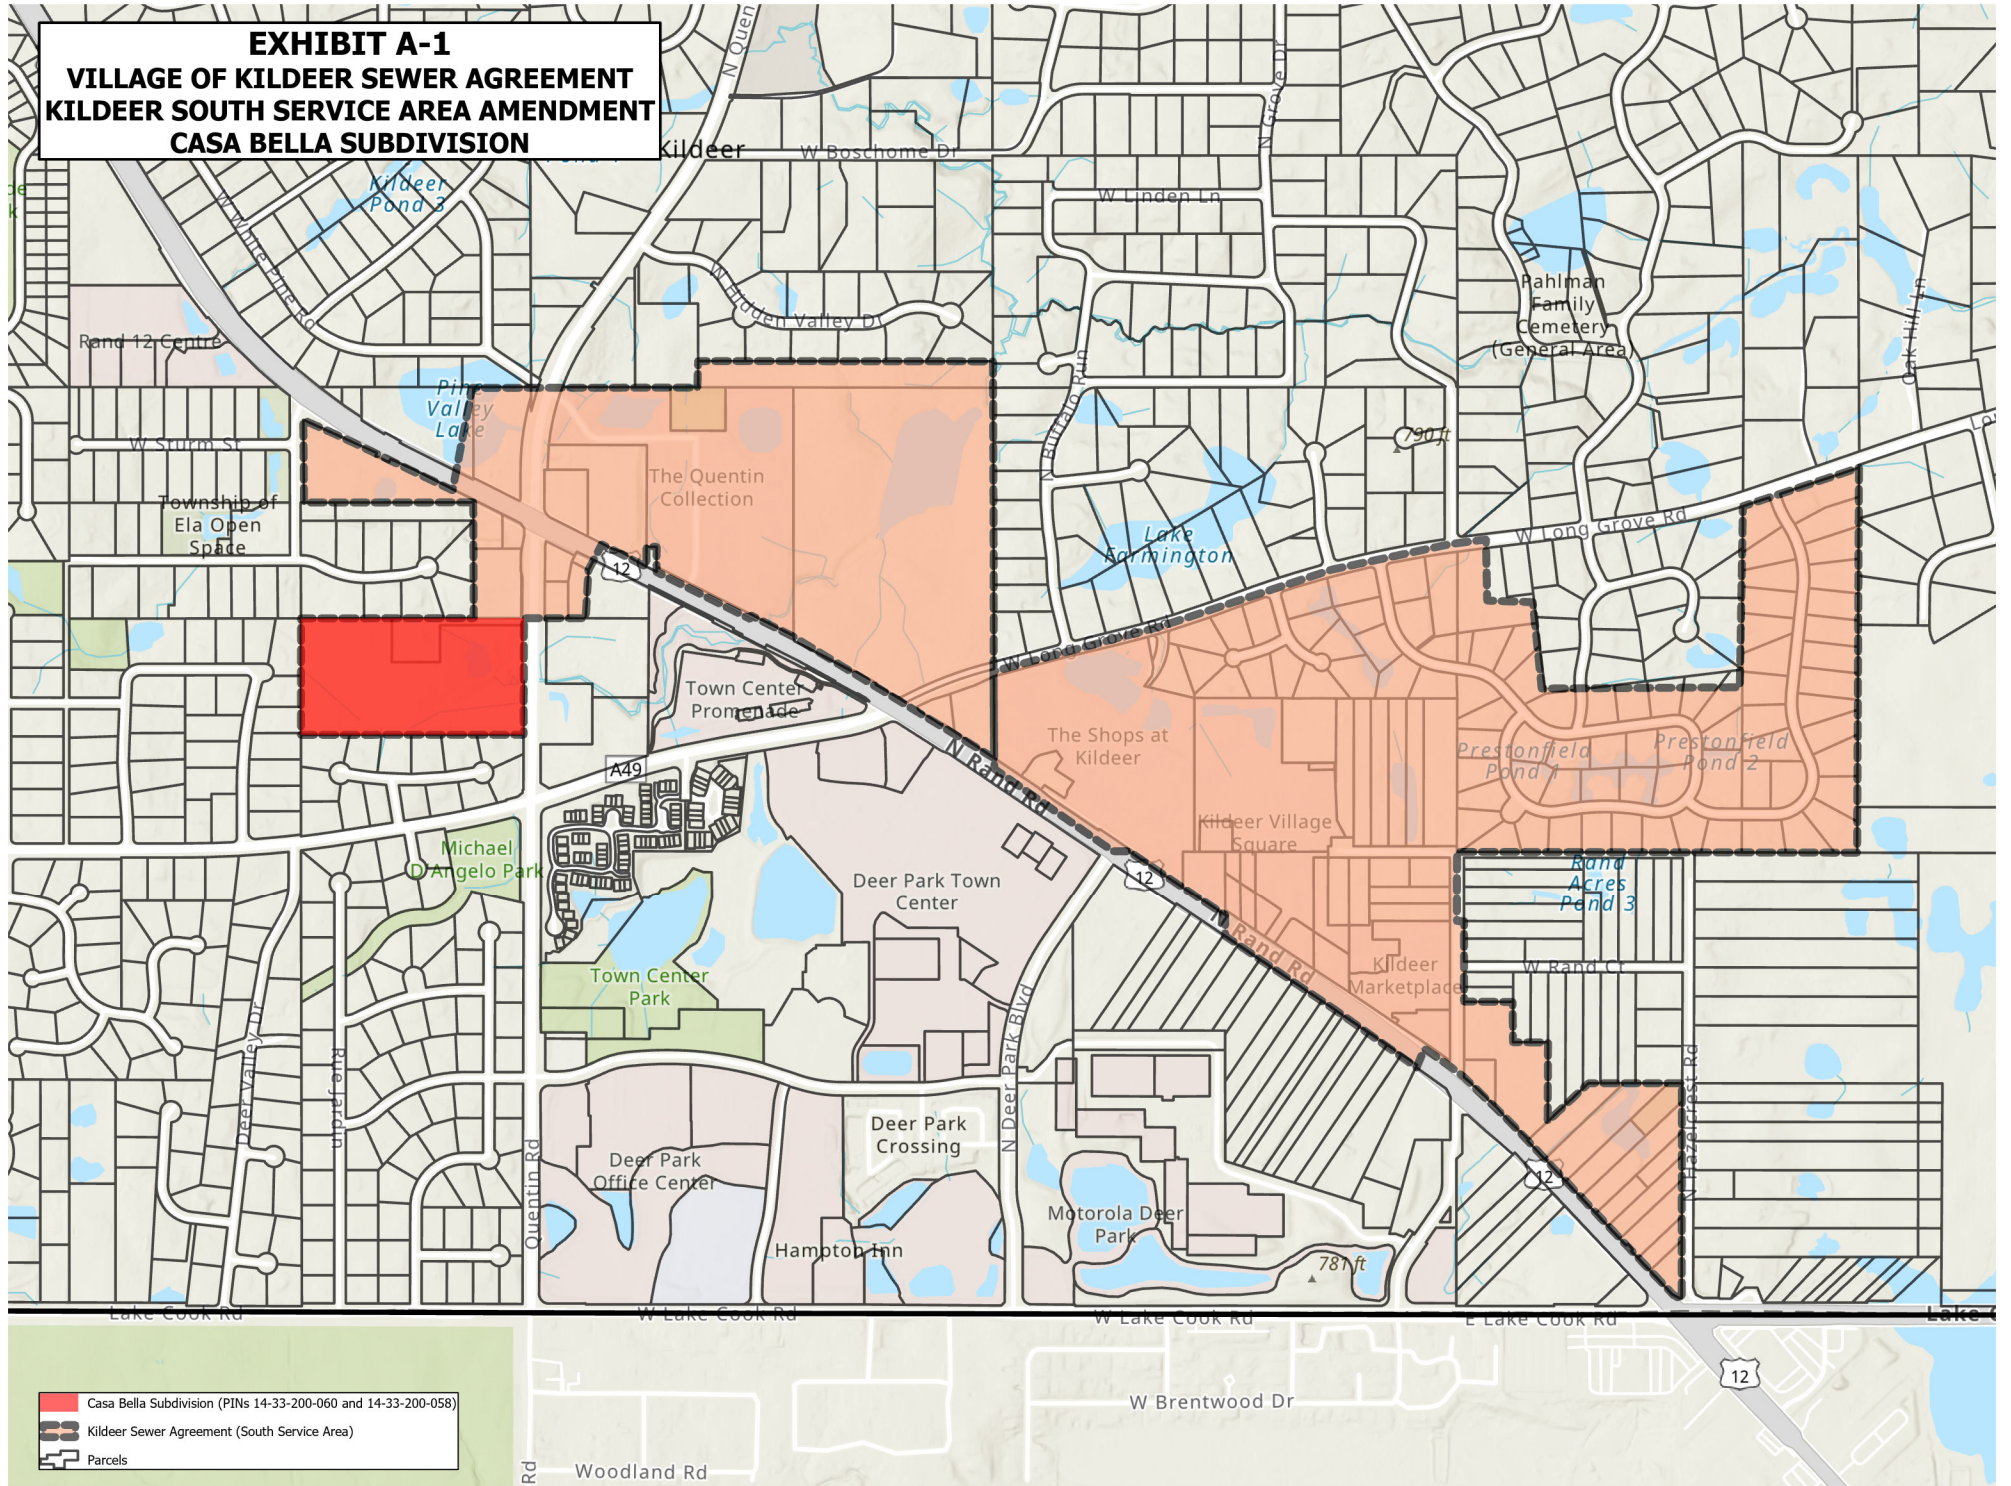

**EXHIBIT A-1**  
**VILLAGE OF KILDEER SEWER AGREEMENT**  
**KILDEER SOUTH SERVICE AREA AMENDMENT**  
**CASA BELLA SUBDIVISION**

- Casa Bella Subdivision (PINs 14-33-200-060 and 14-33-200-058)
- Kildeer Sewer Agreement (South Service Area)
- Parcels