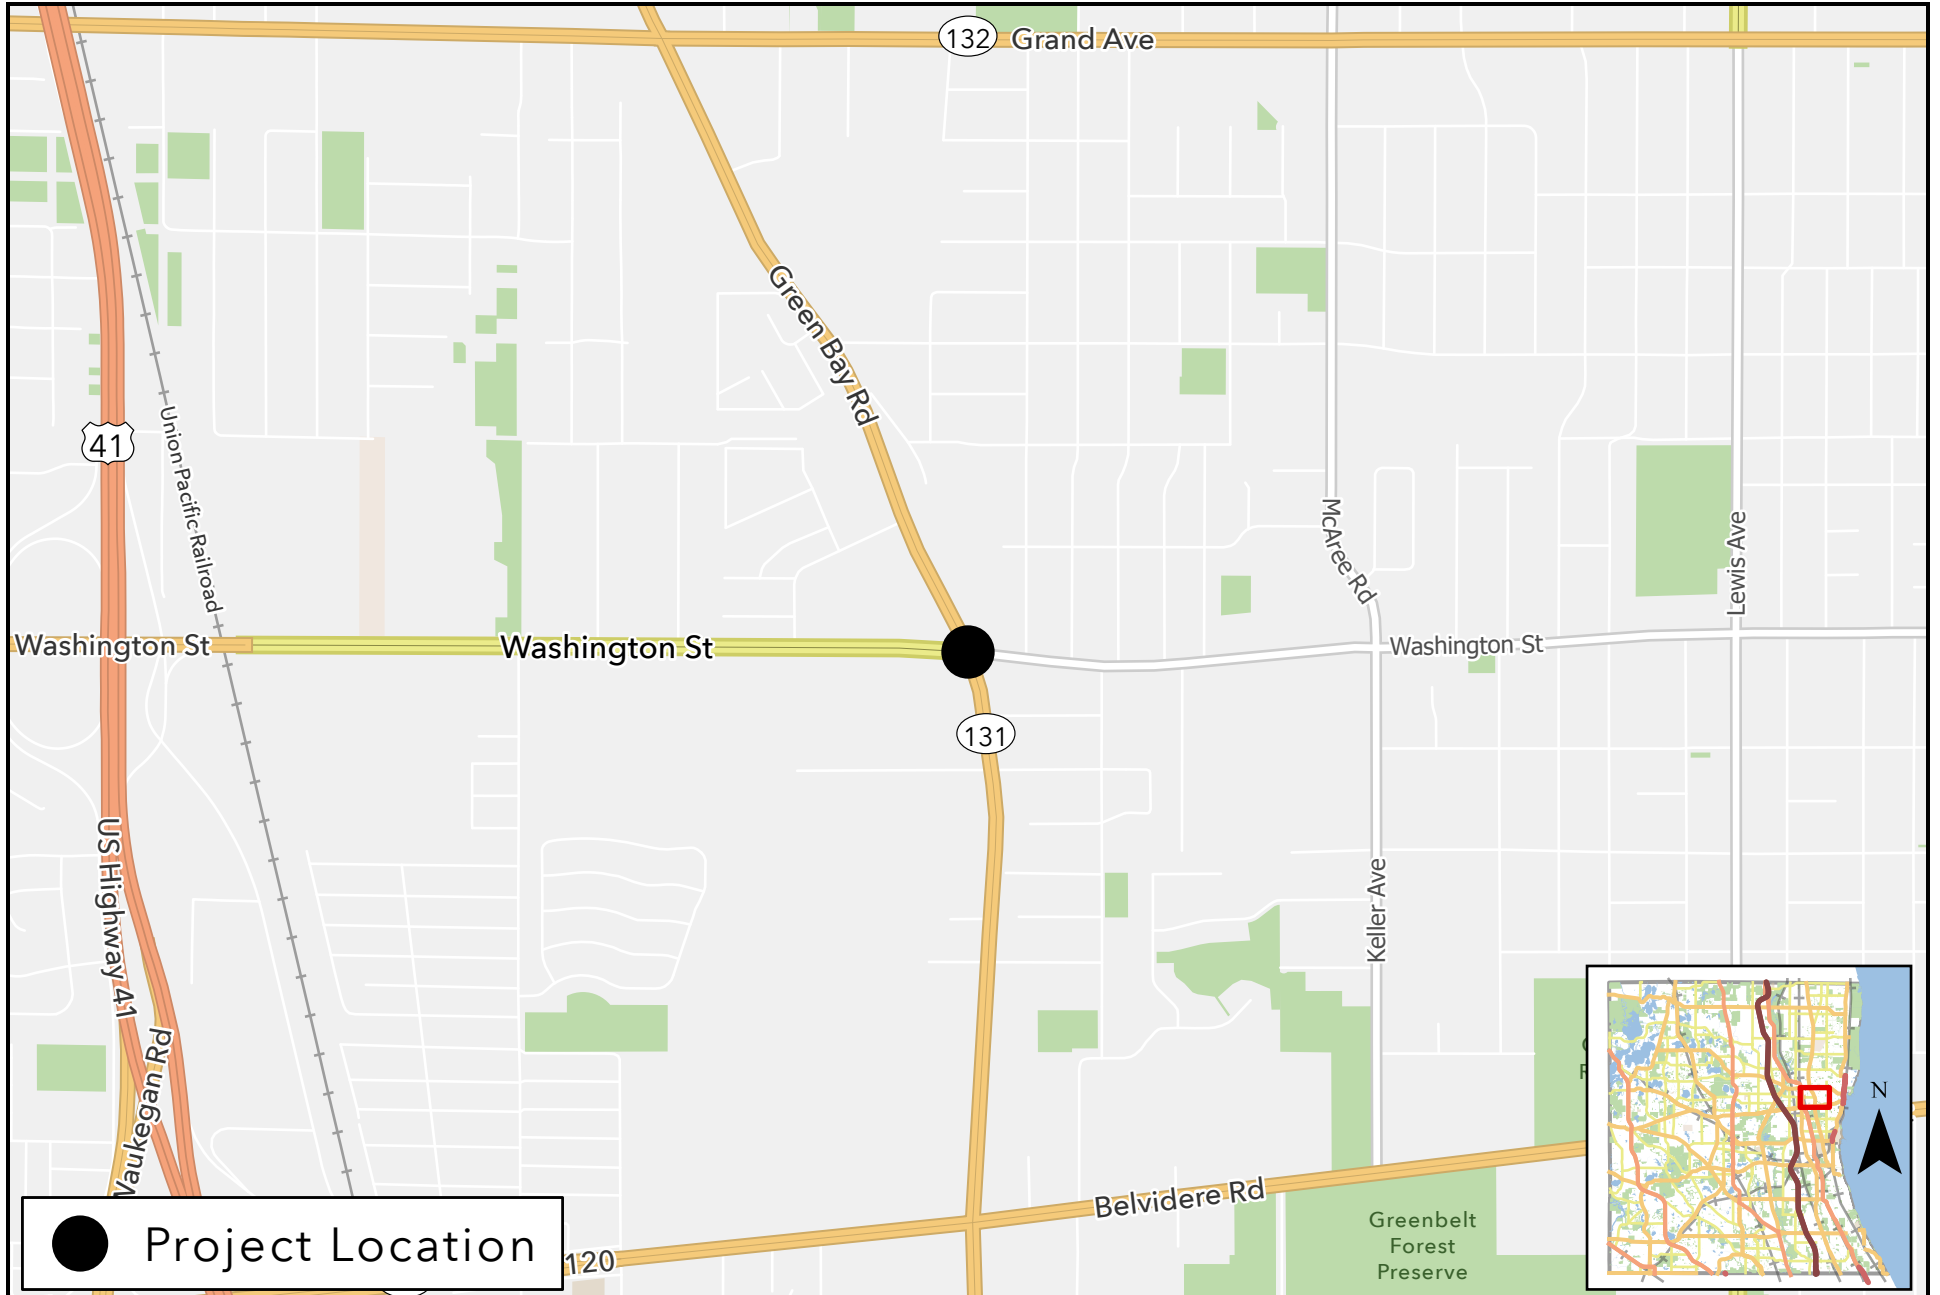

Location Map

Illinois Route 131 at Washington Street Intersection Improvement

● Project Location