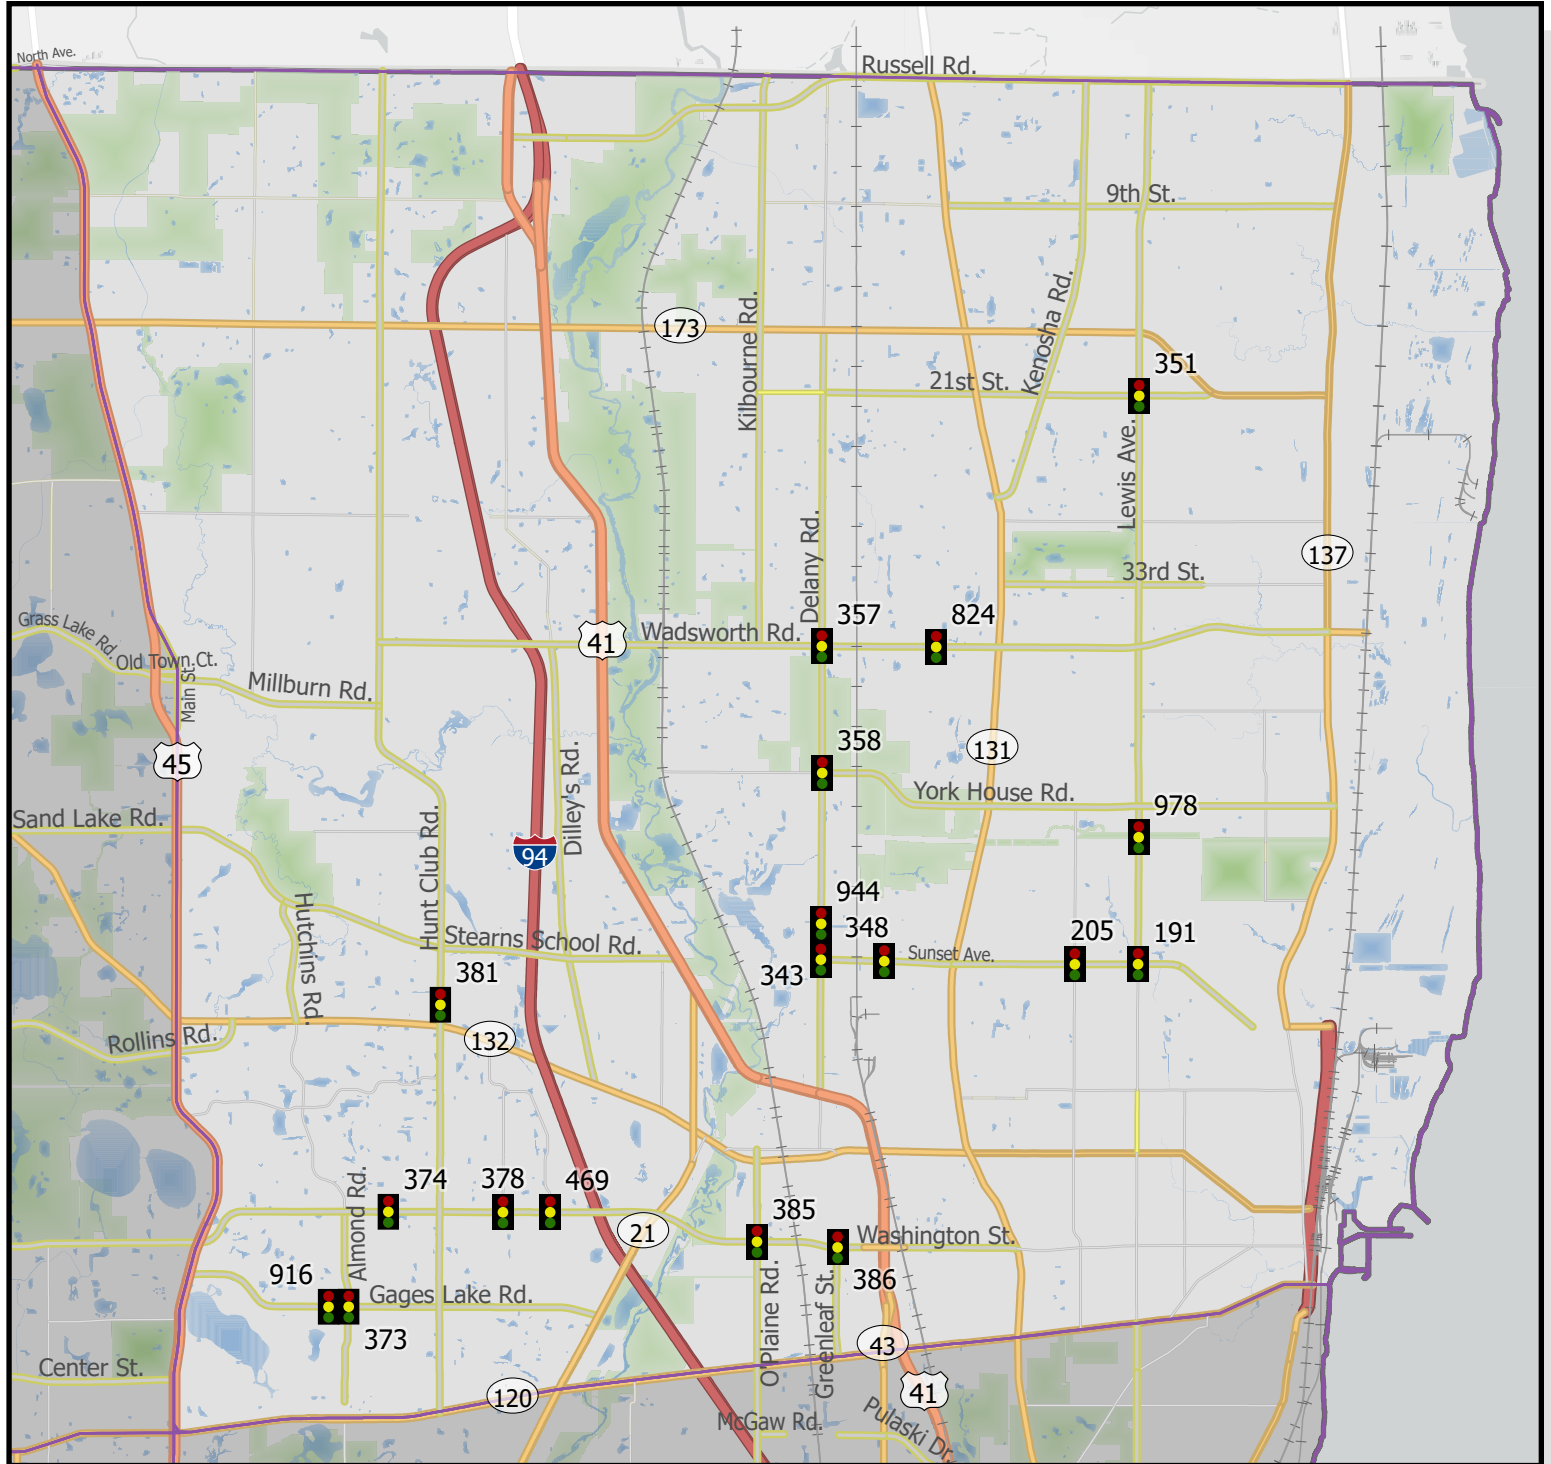

Accessible Pedestrian Signals 2024

Northeast Quadrant - 18 Signals

Signal ID	Location
191	Lewis Ave & Sunset Ave
205	Sunset Ave & McAree Rd
343	Delany Rd & Sunset Ave
348	Sunset Ave & Northwestern Ave
351	Lewis Ave & 21st St
357	Delany Rd & Wadsworth Rd
358	Delany Rd & York House Rd
373	Almond Rd & Gages Lake Rd
374	Washington St & White Oak Ln

Signal ID	Location
378	Washington St & Cemetery Rd
381	Hunt Club Rd & Westbrook Ln (Wal-Mart)
385	O'Plaine Rd & Washington St
386	Greenleaf St & Washington St
469	Washington St & Tri-State Pkwy
824	Wadsworth Rd & Cambridge Blvd
916	Gages Lake Rd & Mill Rd
944	Delany Rd & Continental Dr
978	Lewis Ave & Lyons Bike path

Signal Upgrades
67 Total