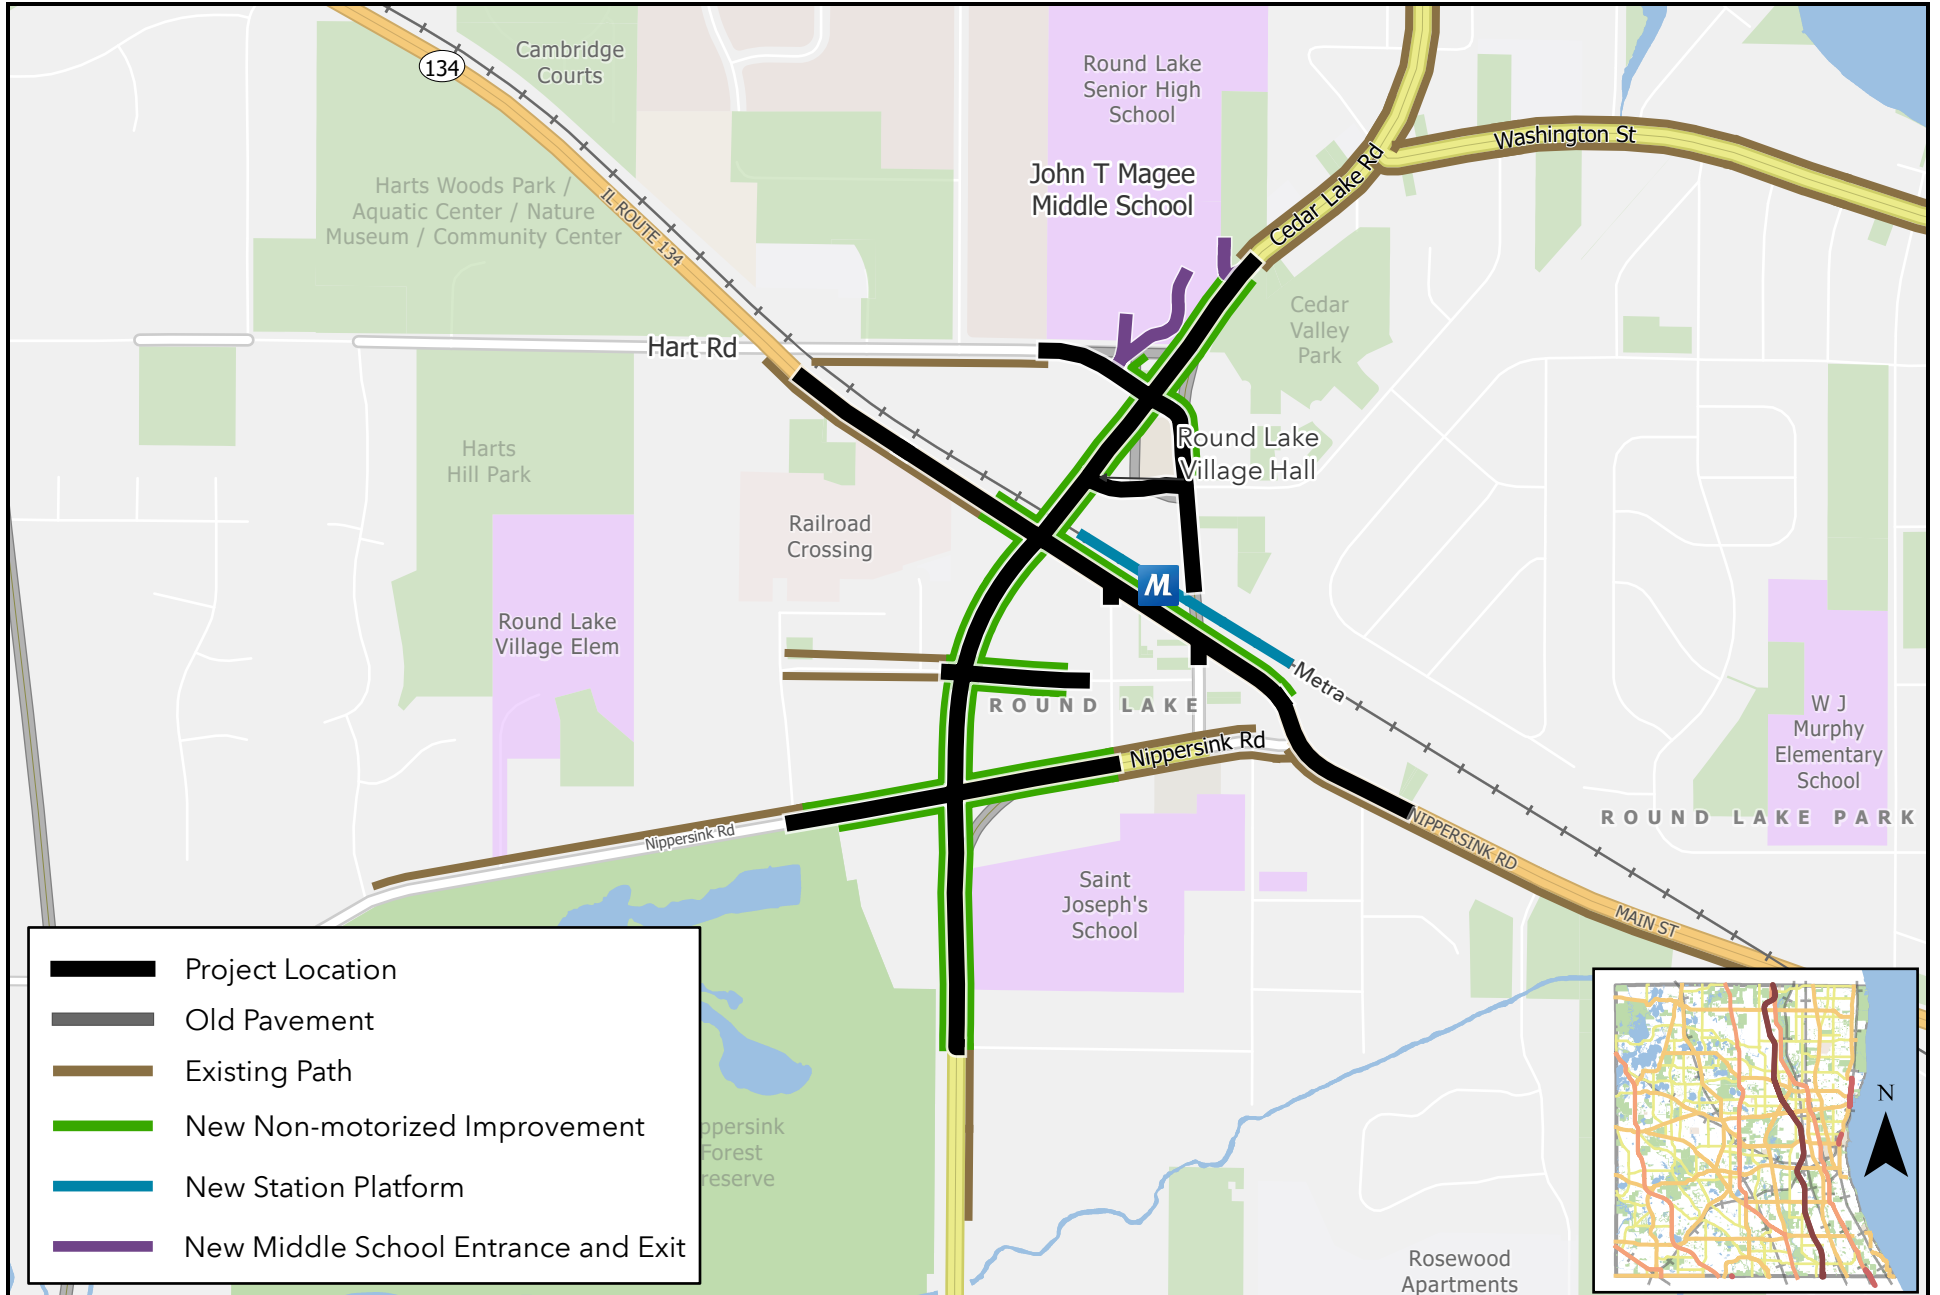

Location Map

Cedar Lake Road Realignment

-  Project Location
-  Old Pavement
-  Existing Path
-  New Non-motorized Improvement
-  New Station Platform
-  New Middle School Entrance and Exit