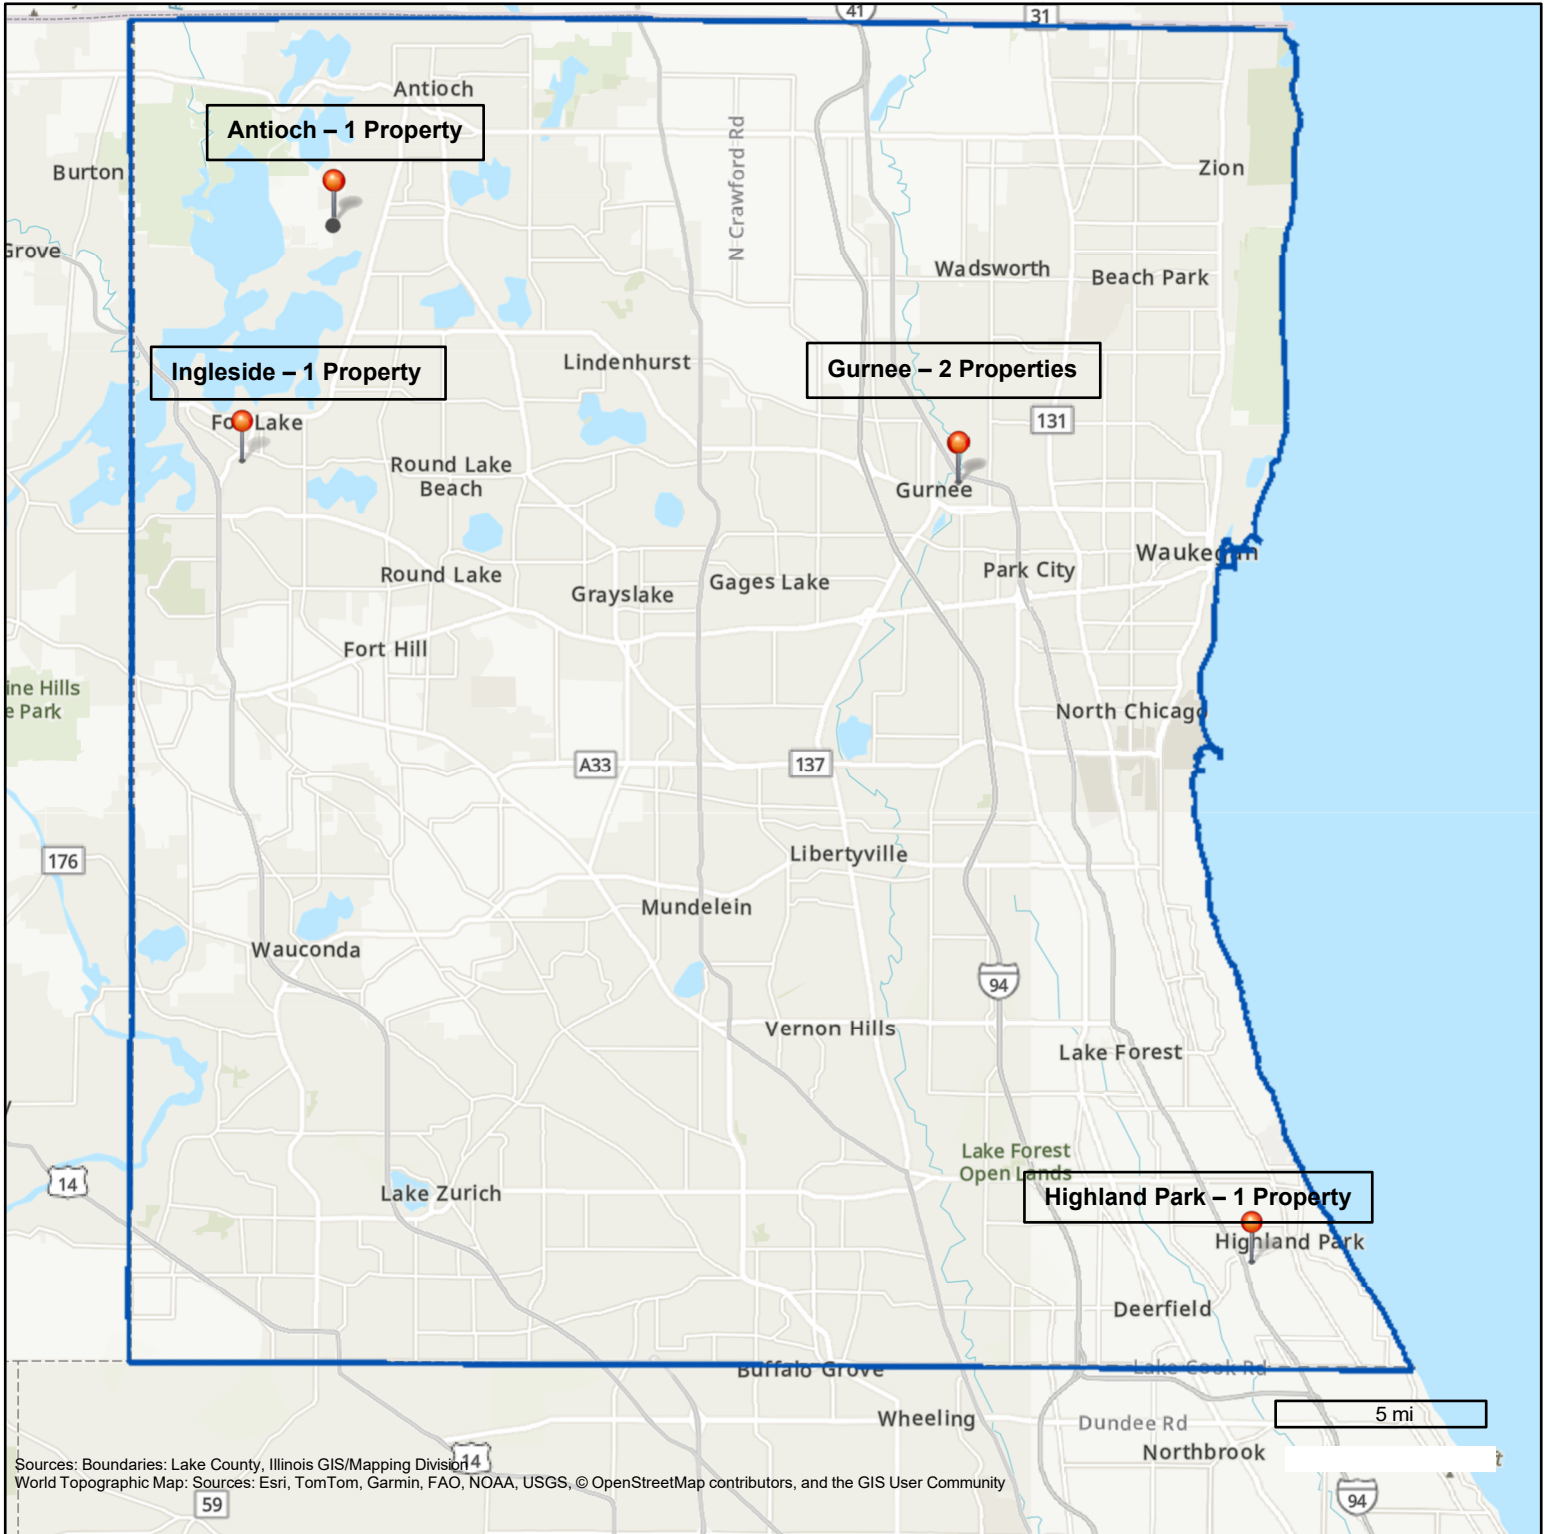

# 2019 IDNR Buyout Property Map

Lake County, Illinois

Map Printed on 10/16/2024

## Points

- Antioch - 1 Property
- Ingleside - 1 Property
- Gurnee - 2 Properties
- Highland Park - 1 Property

### Disclaimer:

The selected feature may not occur anywhere in the current map extent. A Registered Land Surveyor should be consulted to determine the precise location of property boundaries on the ground. This map does not constitute a regulatory determination and is not a base for engineering design. This map is intended to be viewed and printed in color.