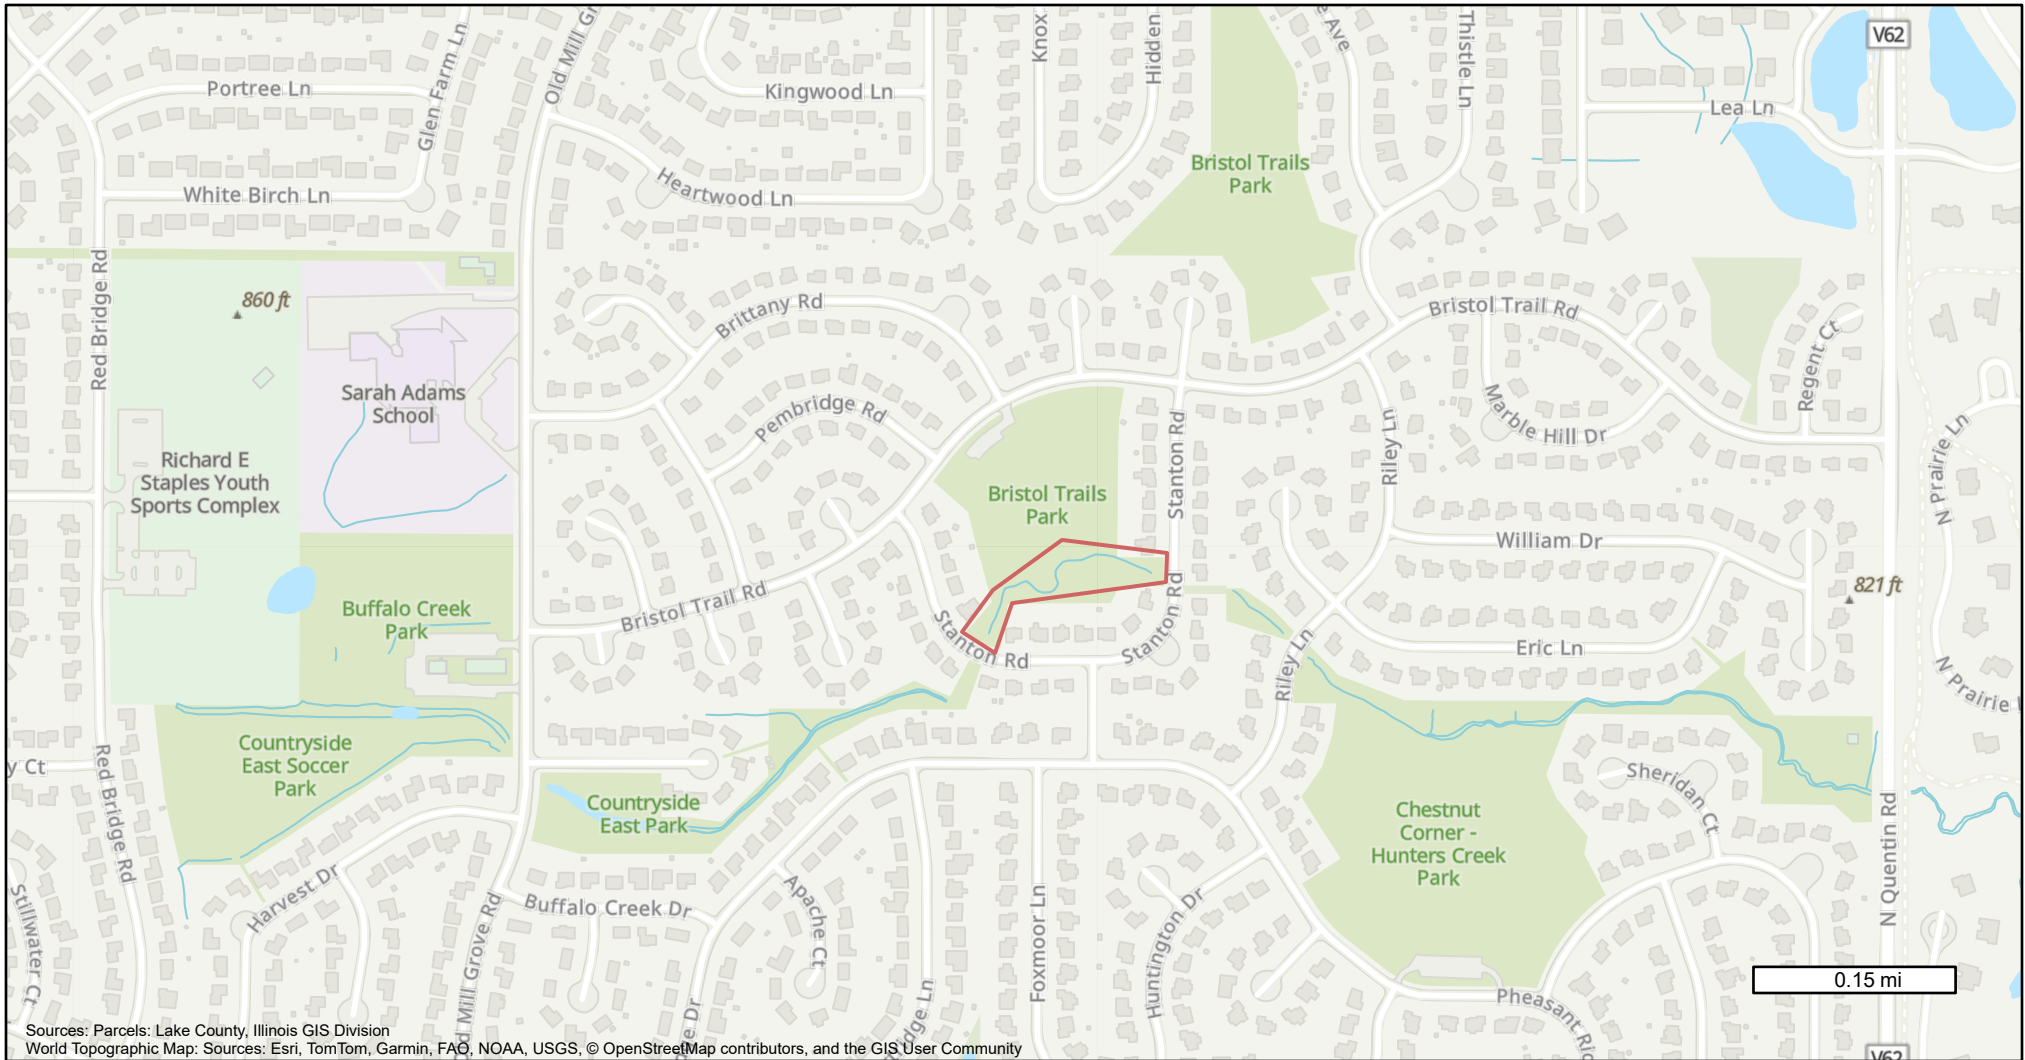

# Location Map - Buffalo Creek at Bristol Trails Park Improvements Project

Lake County, Illinois

Map Printed on 6/27/2024

## Disclaimer:

The selected feature may not occur anywhere in the current map extent. A Registered Land Surveyor should be consulted to determine the precise location of property boundaries on the ground. This map does not constitute a regulatory determination and is not a base for engineering design. This map is intended to be viewed and printed in color.