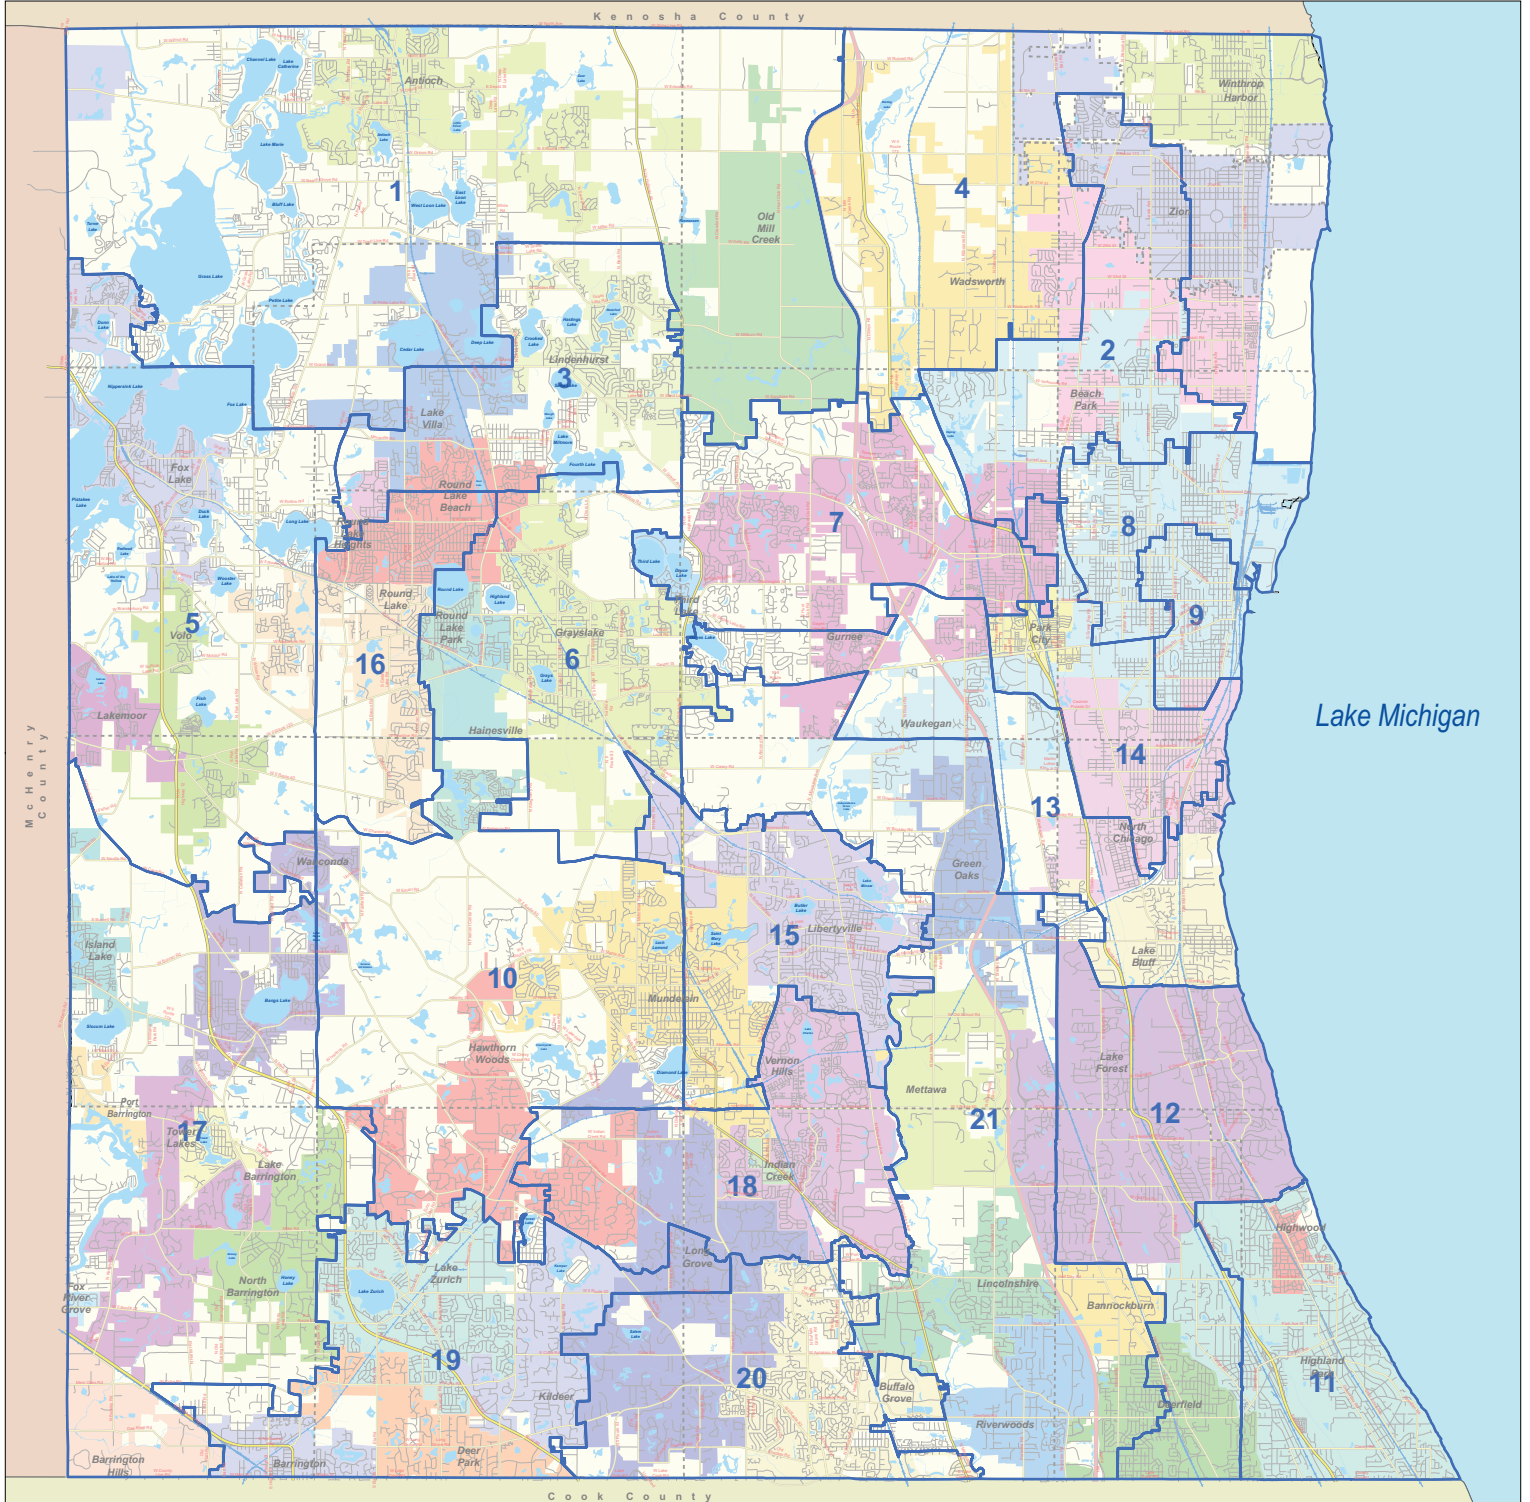

Lake County, IL - Proposed 2011 Reapportionment of the County Board Districts

- Proposed County Board Boundary
- Major Water
- Uncorporated Area
- Road Centerline
- Railroad
- Townships