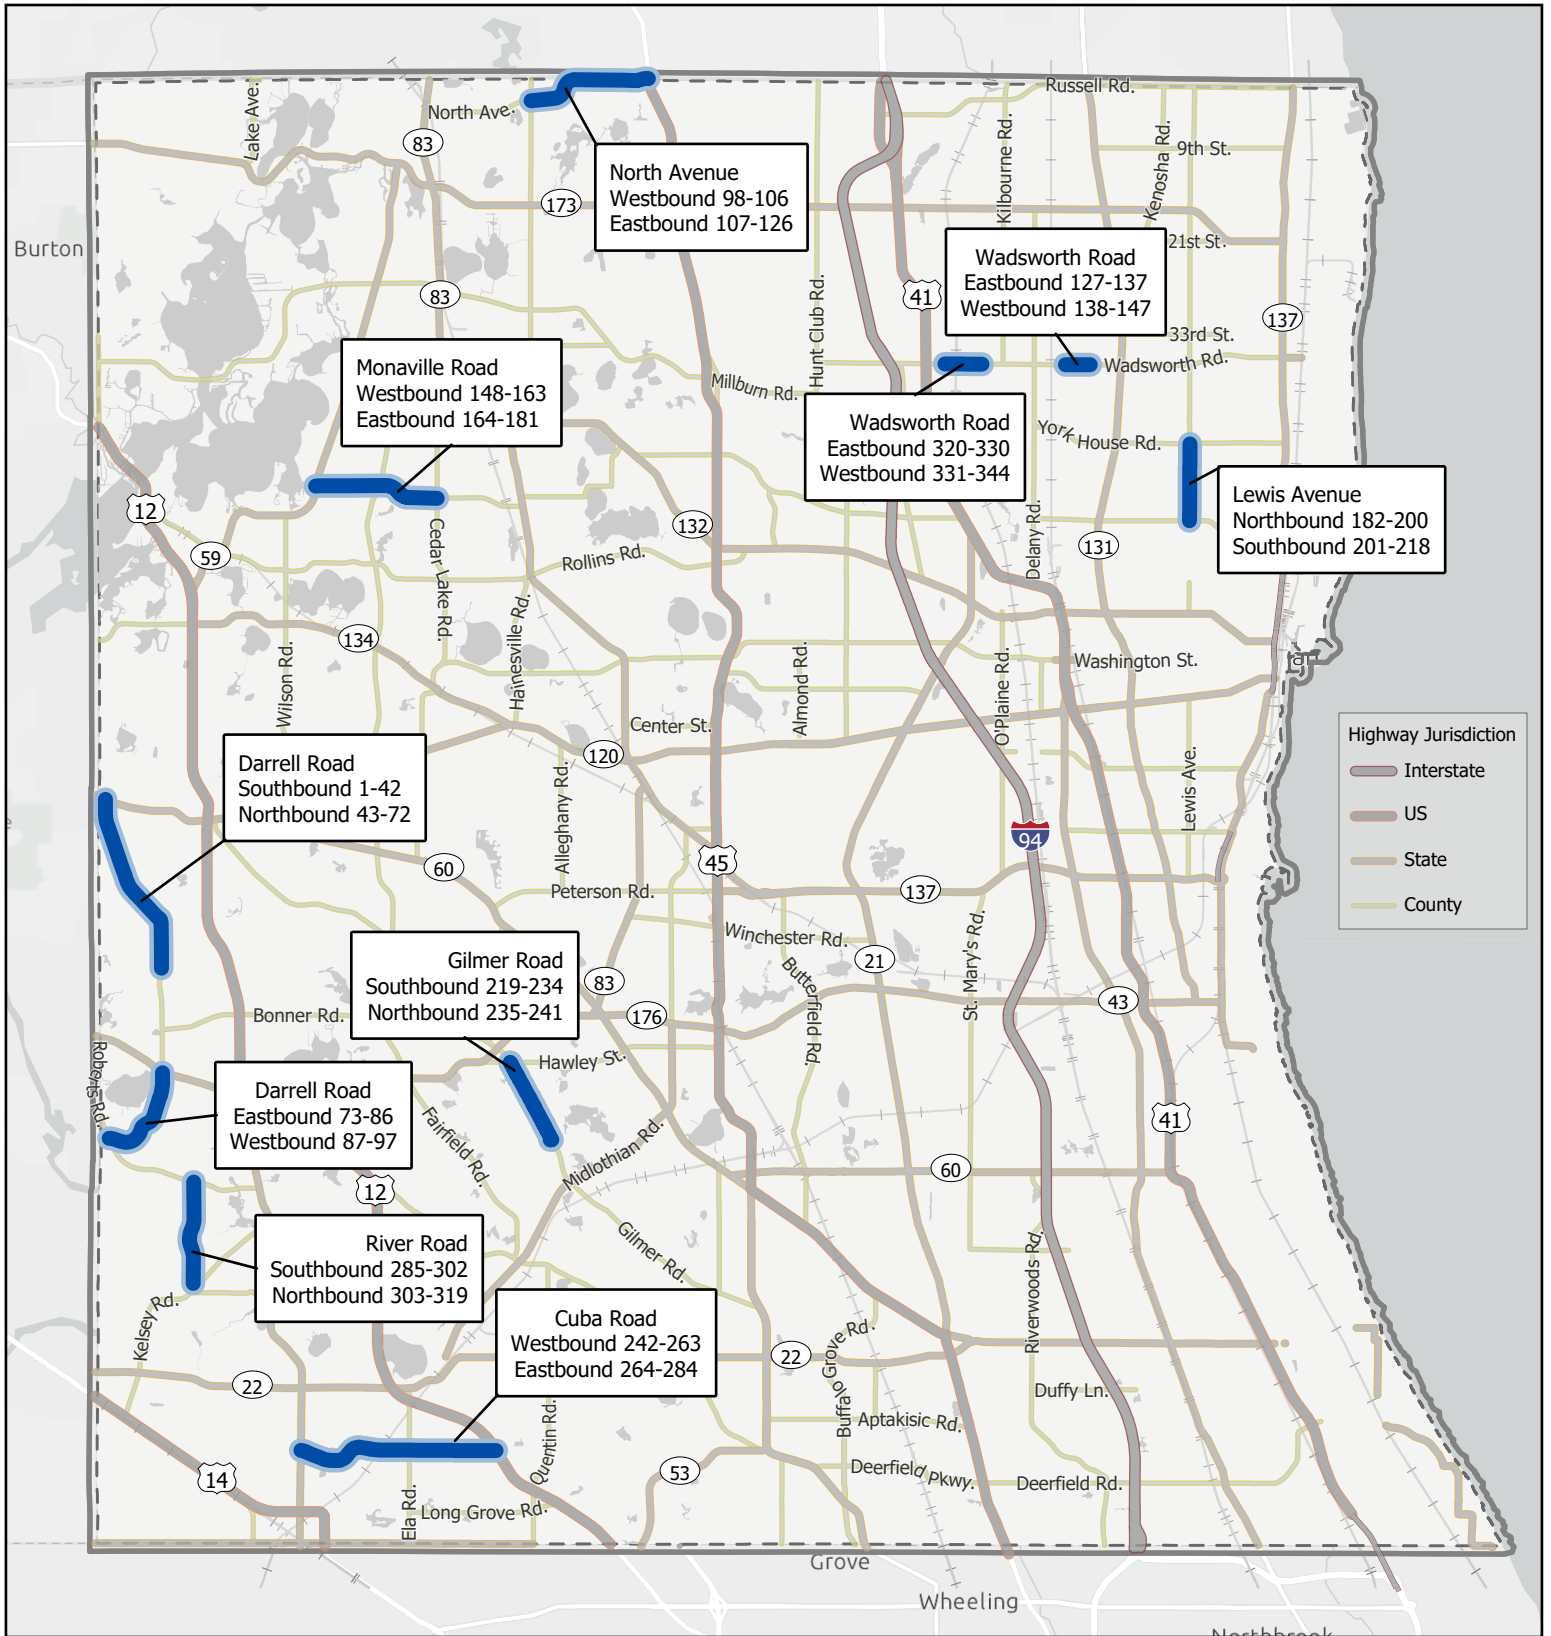

# Lake County Division of Transportation

## 2026 Hot-Mix Asphalt Patching

 HMA Patch Location