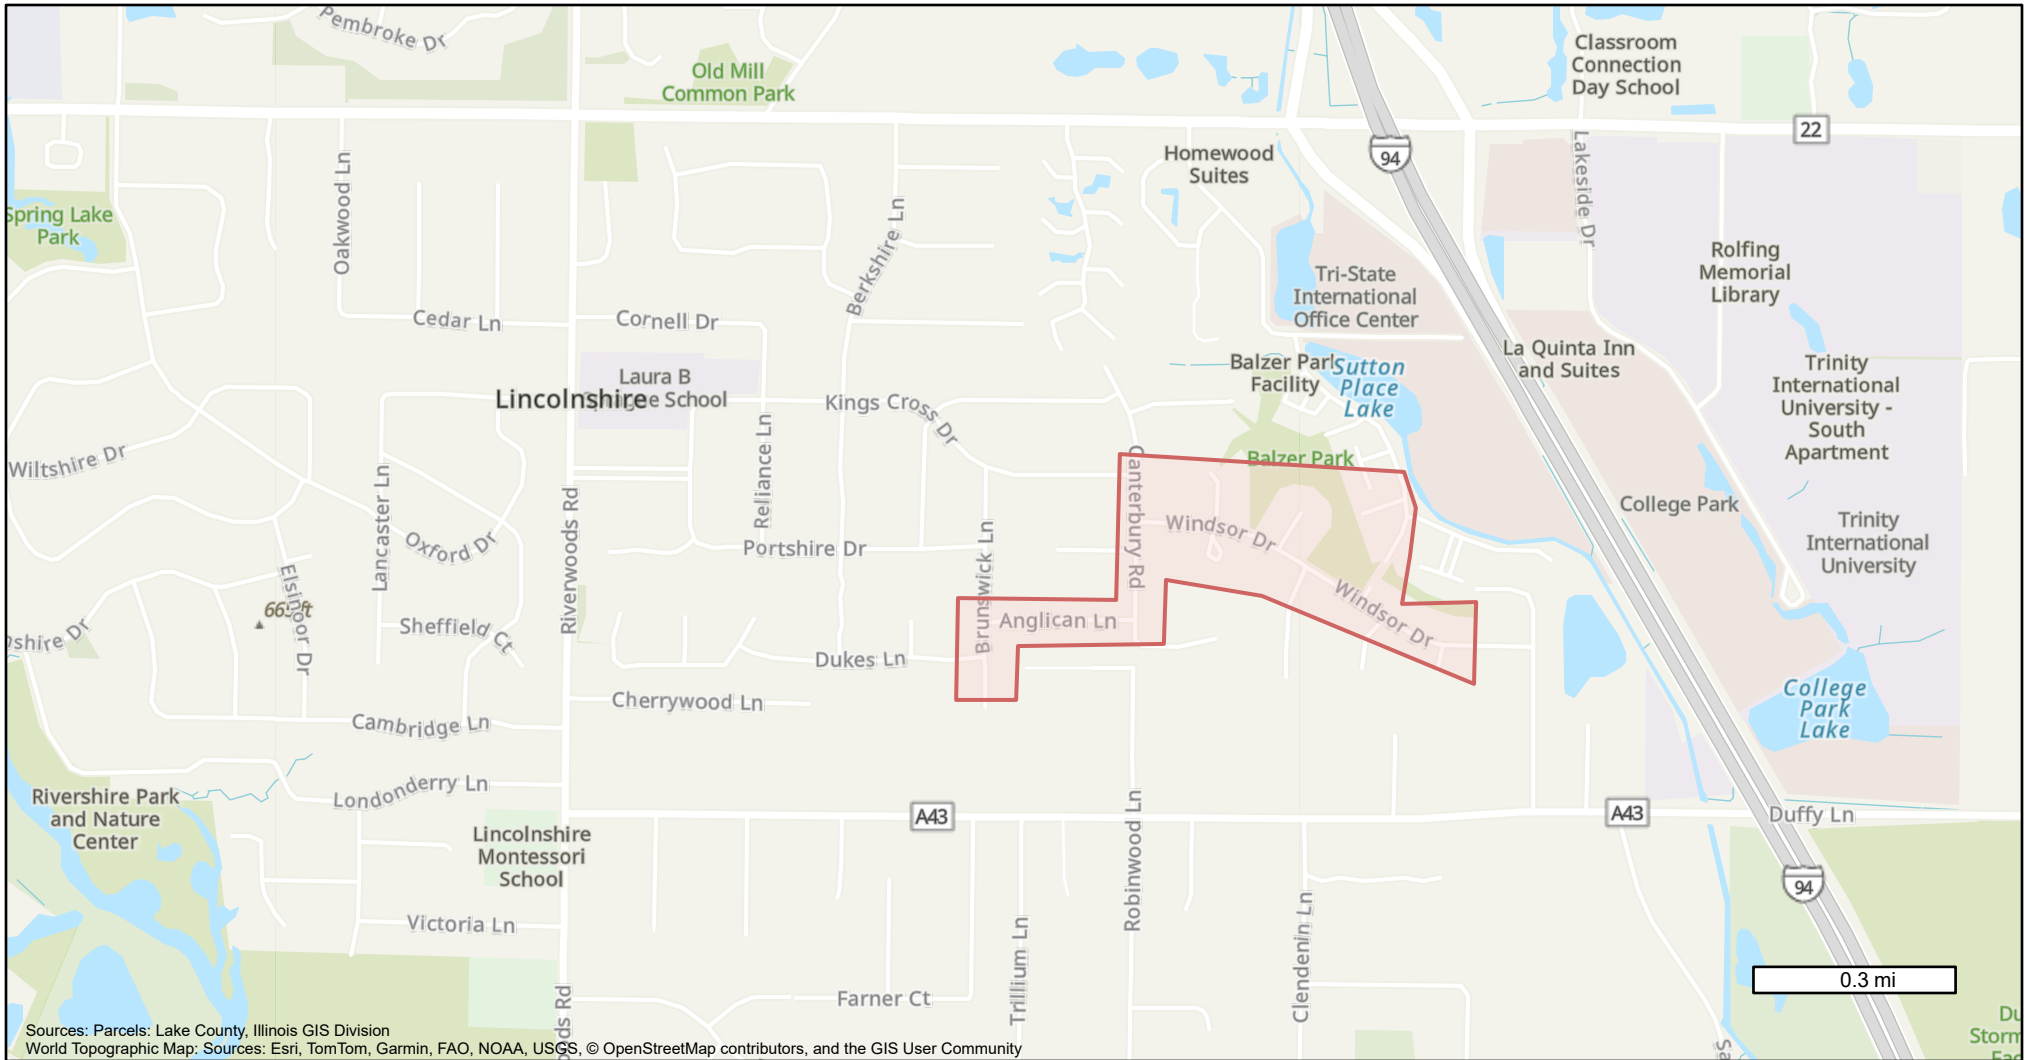

Location Map - Windsor Drive Drainage Improvement Project

Lake County, Illinois

Map Printed on 5/31/2024

Disclaimer:

The selected feature may not occur anywhere in the current map extent. A Registered Land Surveyor should be consulted to determine the precise location of property boundaries on the ground. This map does not constitute a regulatory determination and is not a base for engineering design. This map is intended to be viewed and printed in color.