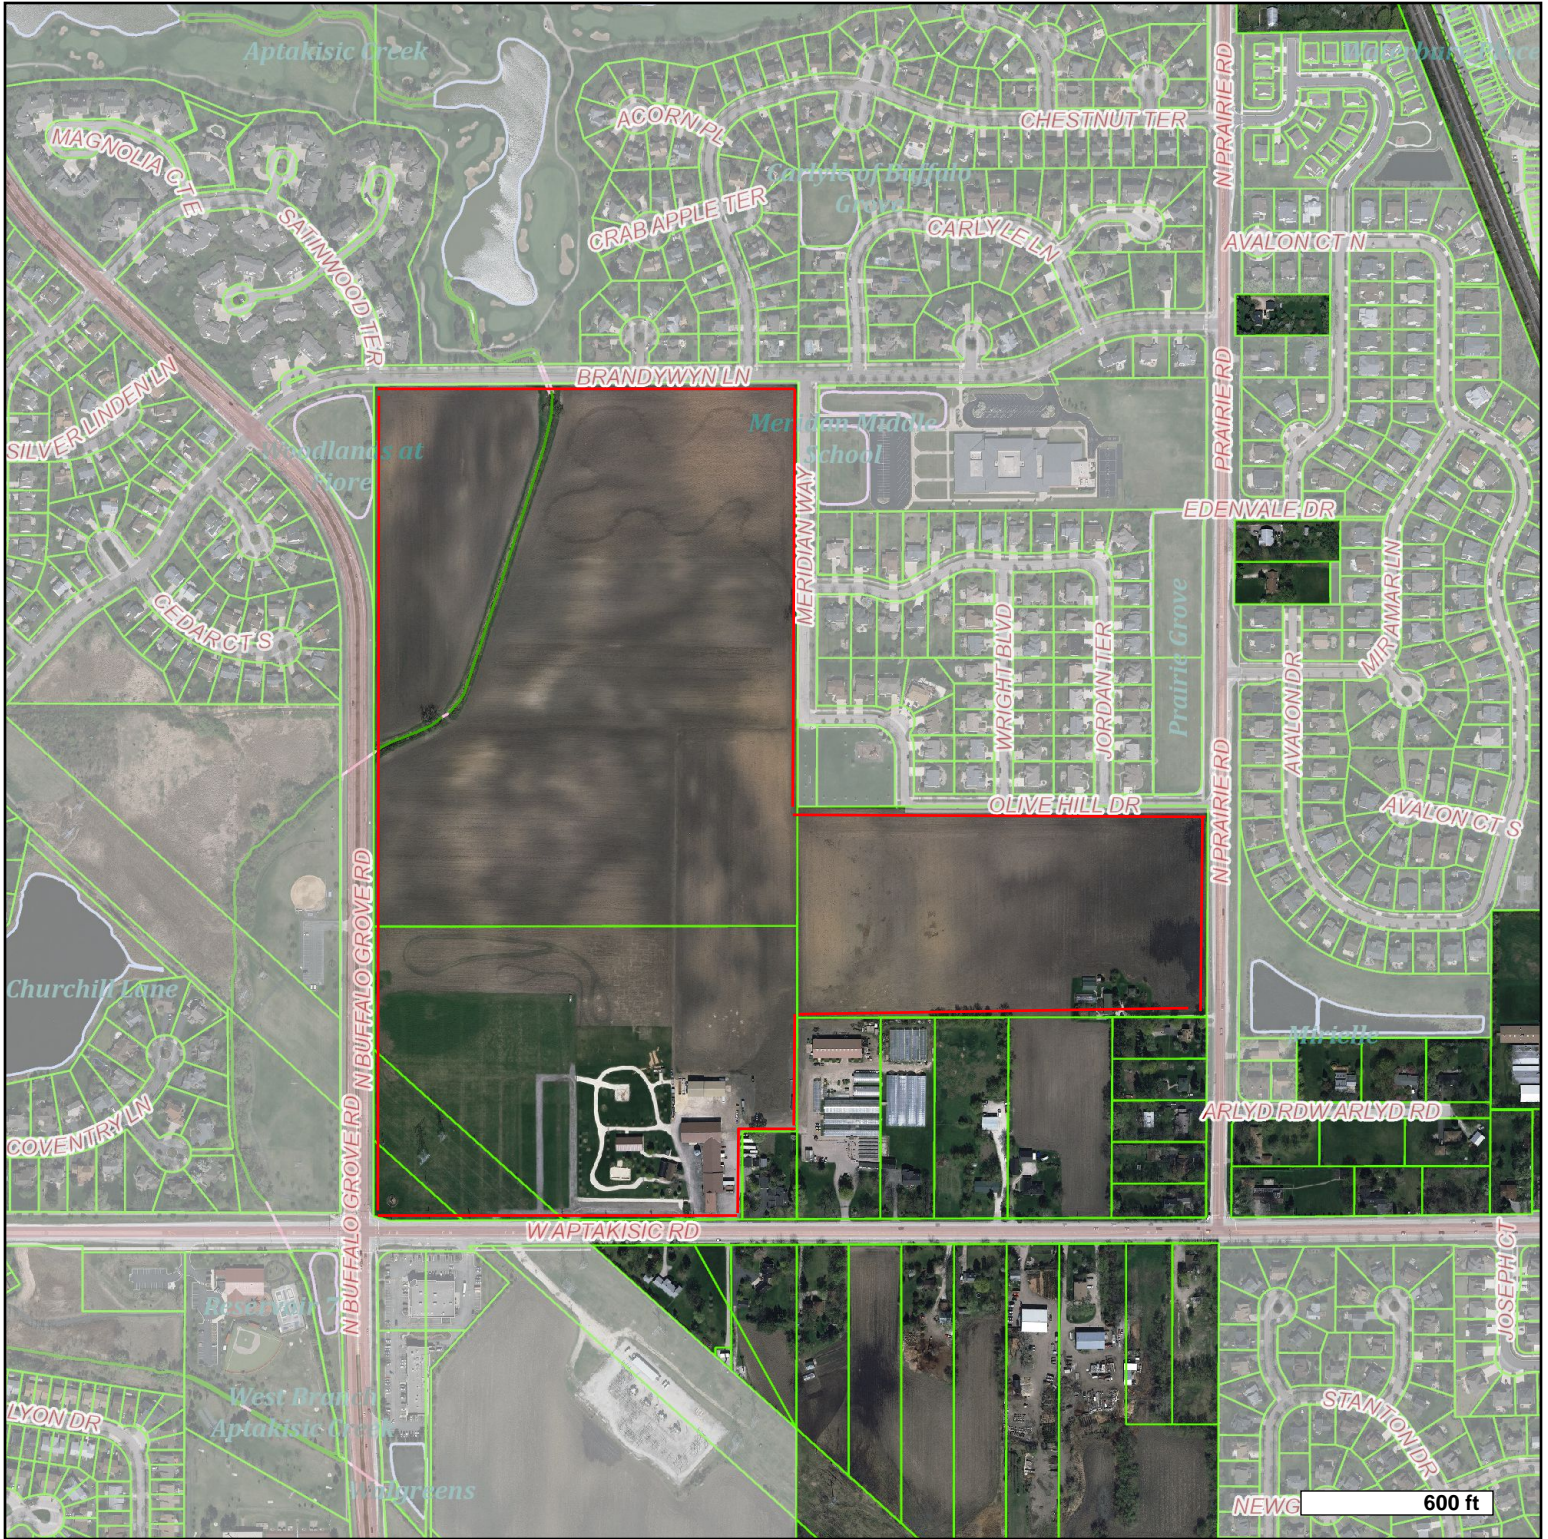

Didier Farm and Hoffman Properties, Unincorporated Lake County, Illinois

LakeCounty
Geographic Information System

Lake County Stormwater
Management Commission
500 W Winchester Rd
Libertyville IL 60048
(847) 377-7700

Map Printed on 09/25/2013

- Lake County Border
- Tax Parcels
- 2012 Aerial Photography

Disclaimer The selected soil feature layer may not occur anywhere in the current map extent. A Registered Land Surveyor should be consulted to determine the precise location of property boundaries on the ground. This map does not constitute a regulatory determination and is not a base for engineering design. This map is intended to be viewed and printed in color.