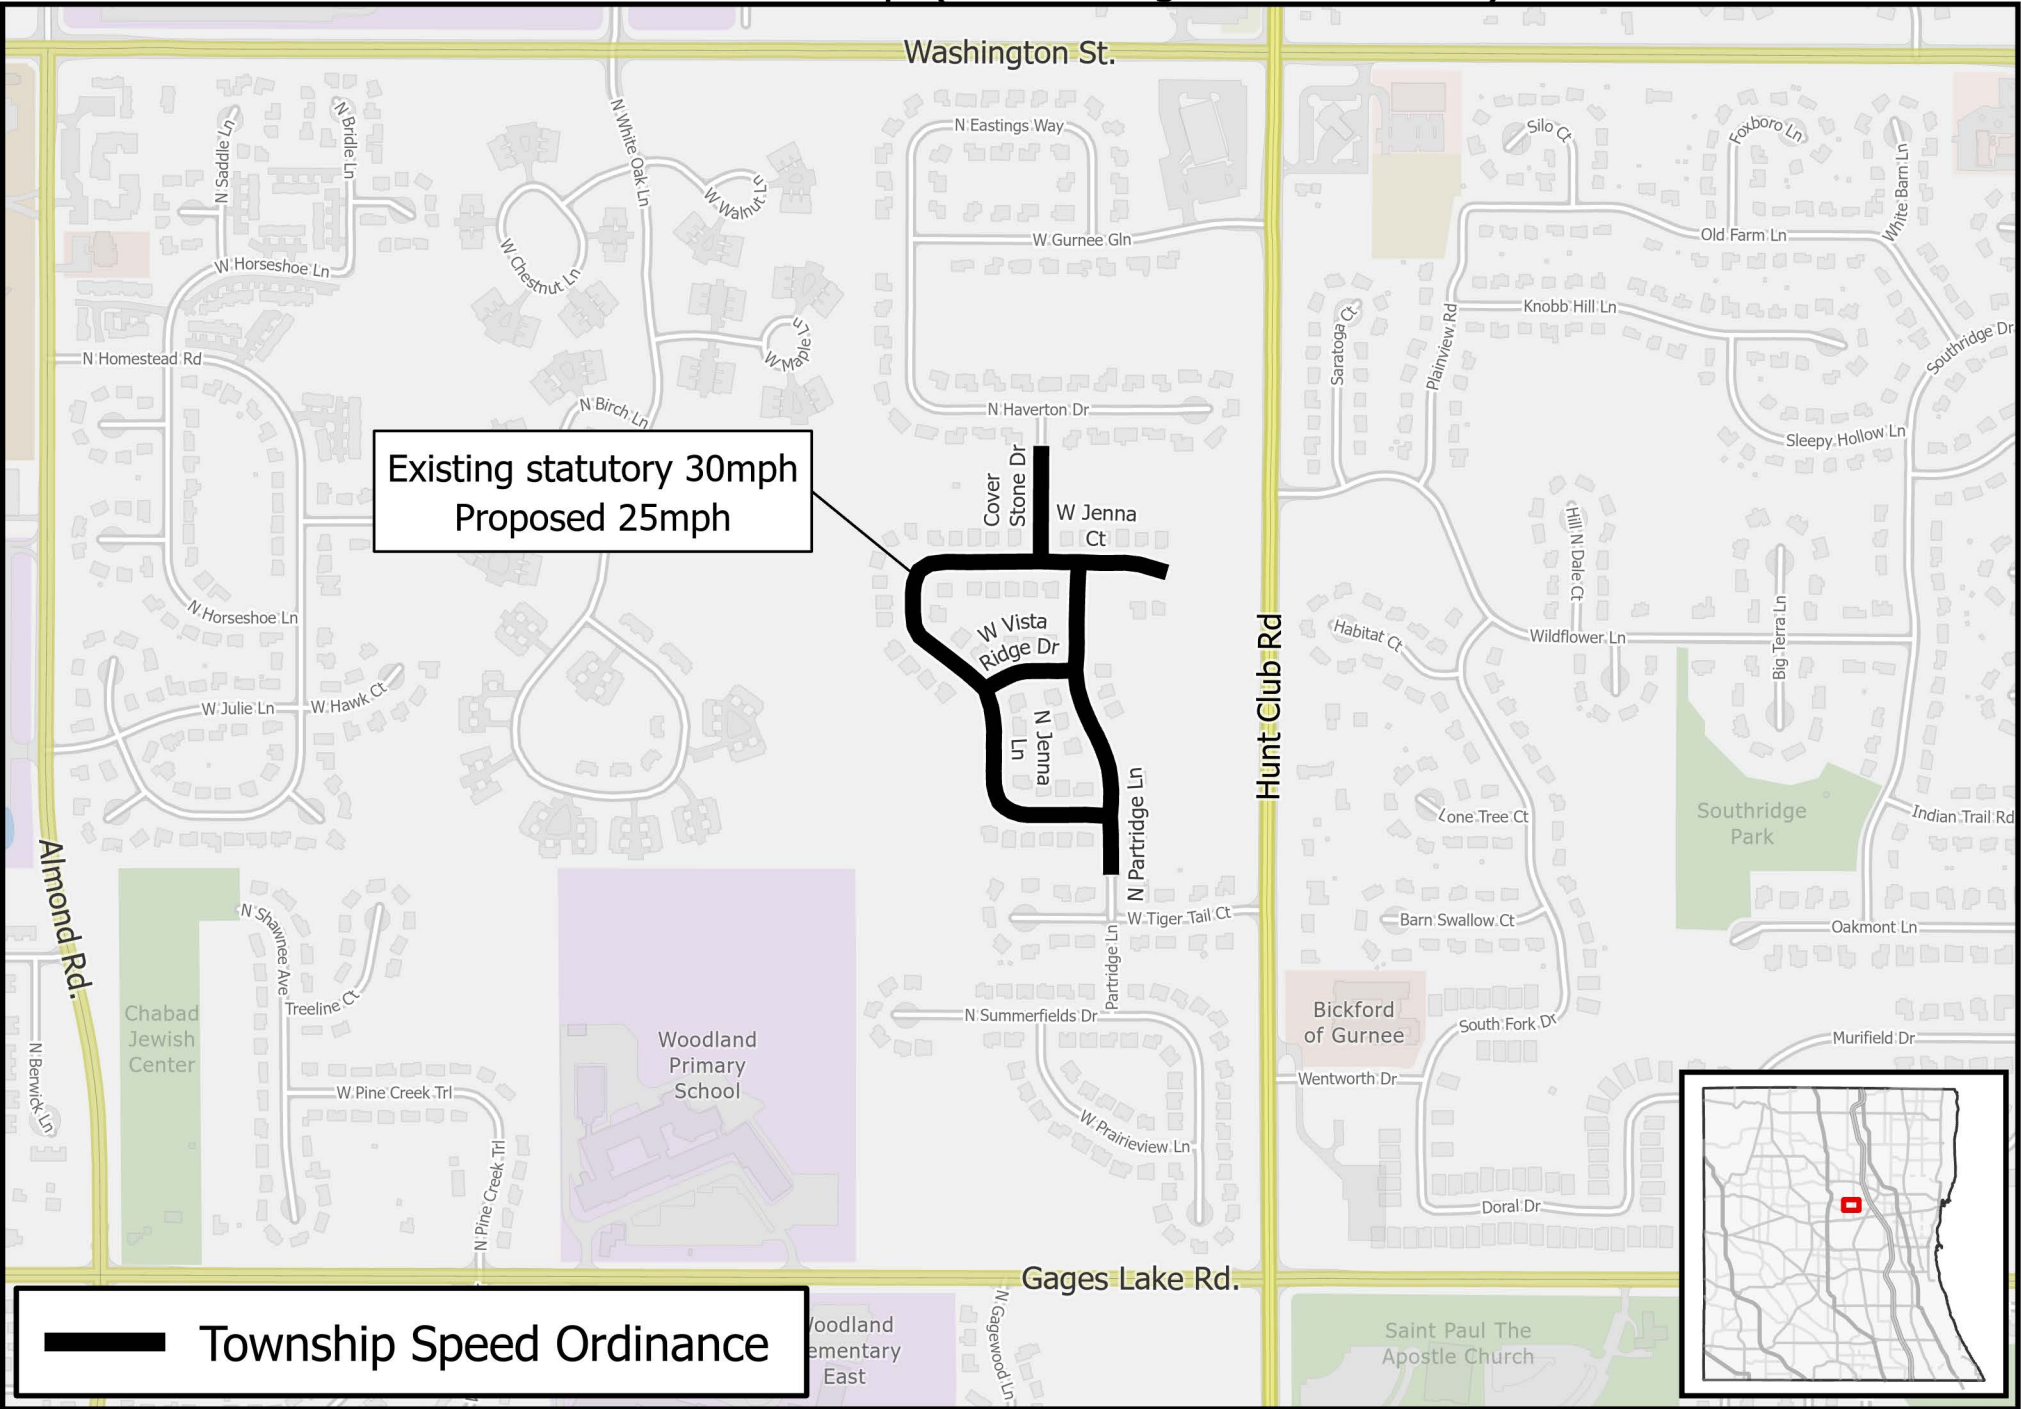

# Location Map

## Warren Township (Vista Ridge Subdivision)

Existing statutory 30mph  
Proposed 25mph

**—** Township Speed Ordinance