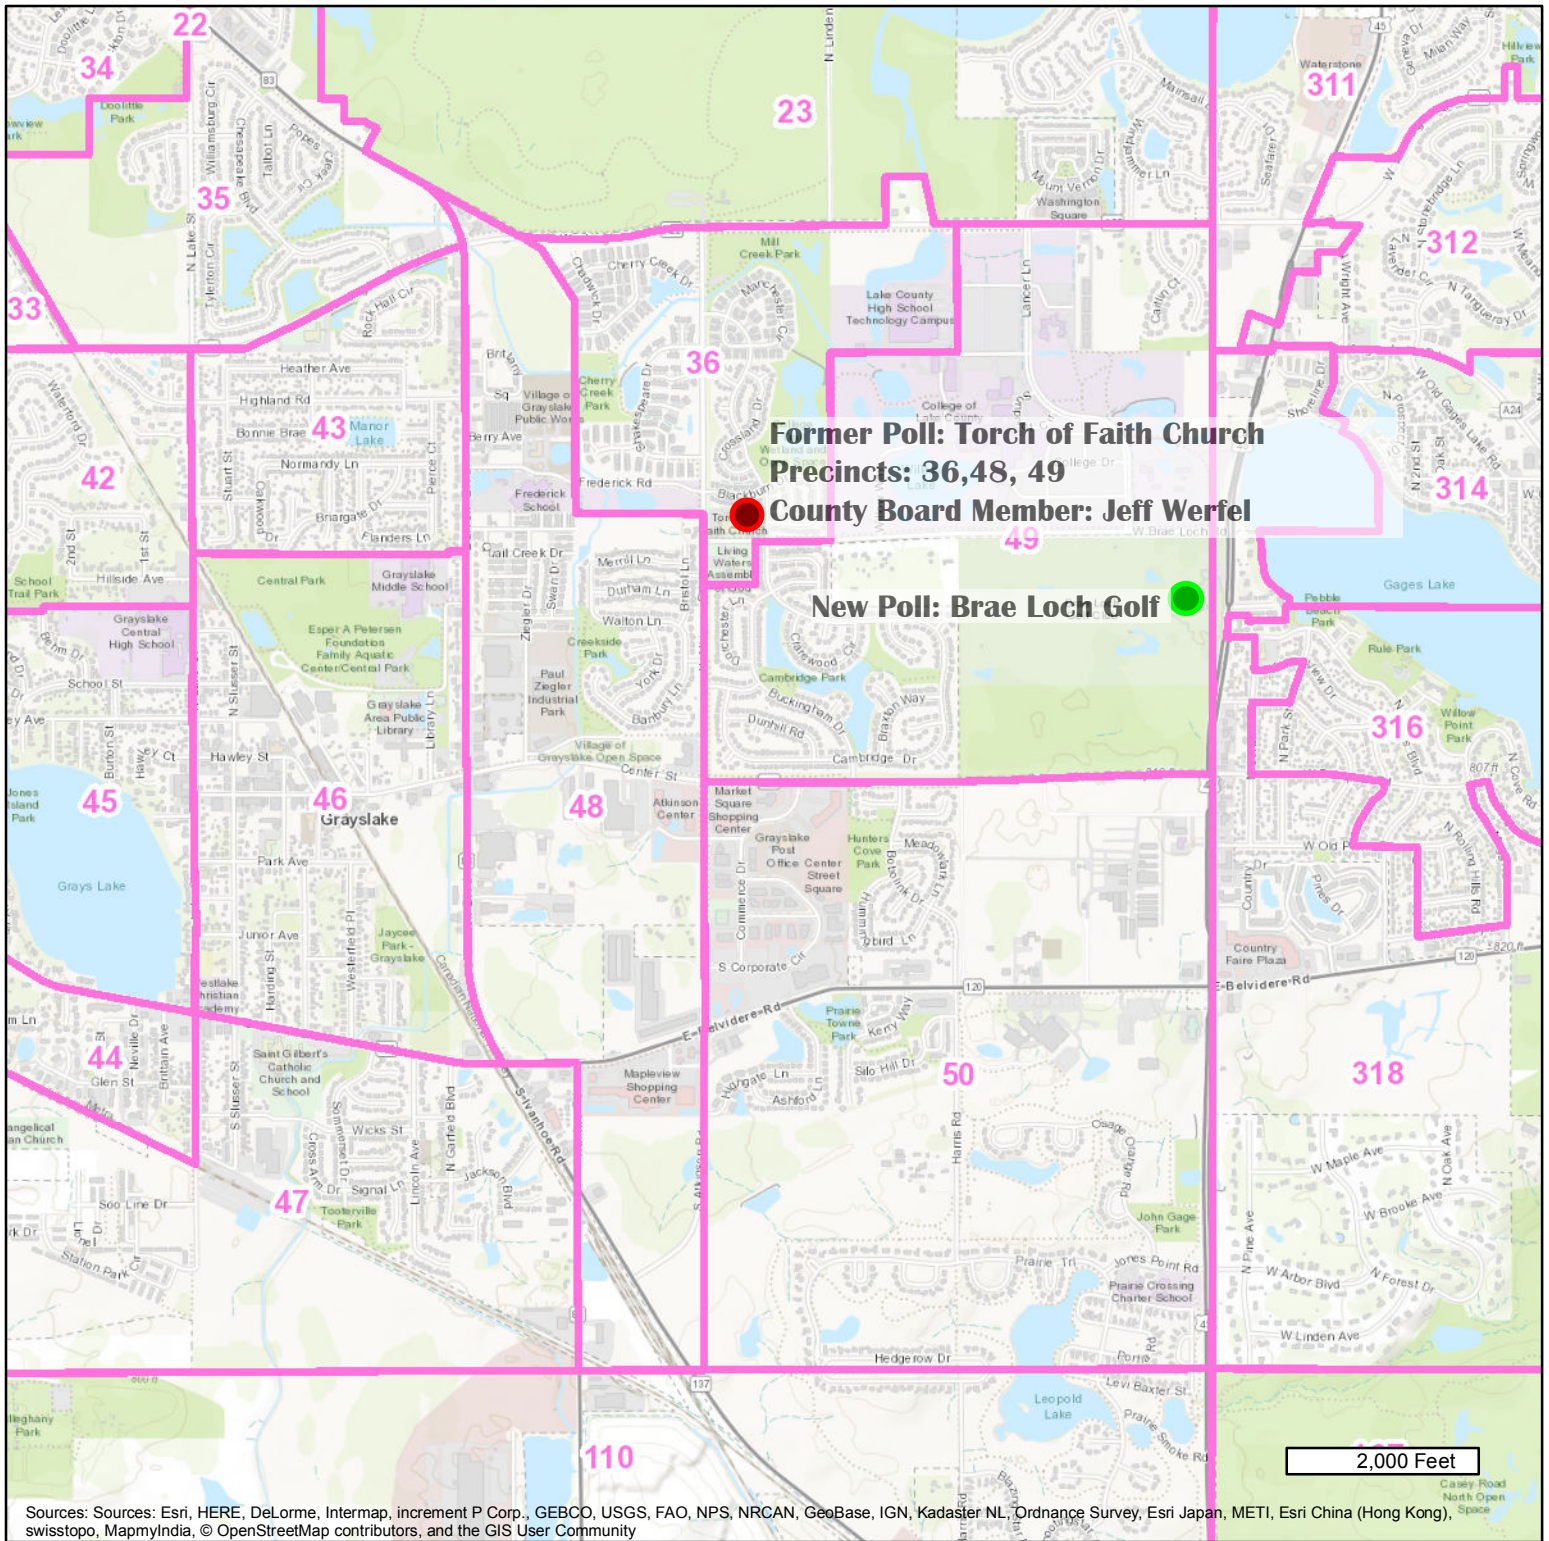

Brae Loch Golf Clubhouse

Sources: Sources: Esri, HERE, DeLorme, Intermap, increment P Corp., GEBCO, USGS, FAO, NPS, NRCAN, GeoBase, IGN, Kadaster NL, Ordnance Survey, Esri Japan, METI, Esri China (Hong Kong), swisstopo, MapmyIndia, © OpenStreetMap contributors, and the GIS User Community

Lake County
Geographic Information System

Lake County
GIS Division
18 N County St
Waukegan IL 60085
(847) 377-2388

Map Printed on 7/5/2017

Precincts

Disclaimer: The selected feature may not occur anywhere in the current map extent. A Registered Land Surveyor should be consulted to determine the precise location of property boundaries on the ground. This map does not constitute a regulatory determination and is not a base for engineering design. This map is intended to be viewed and printed in color.