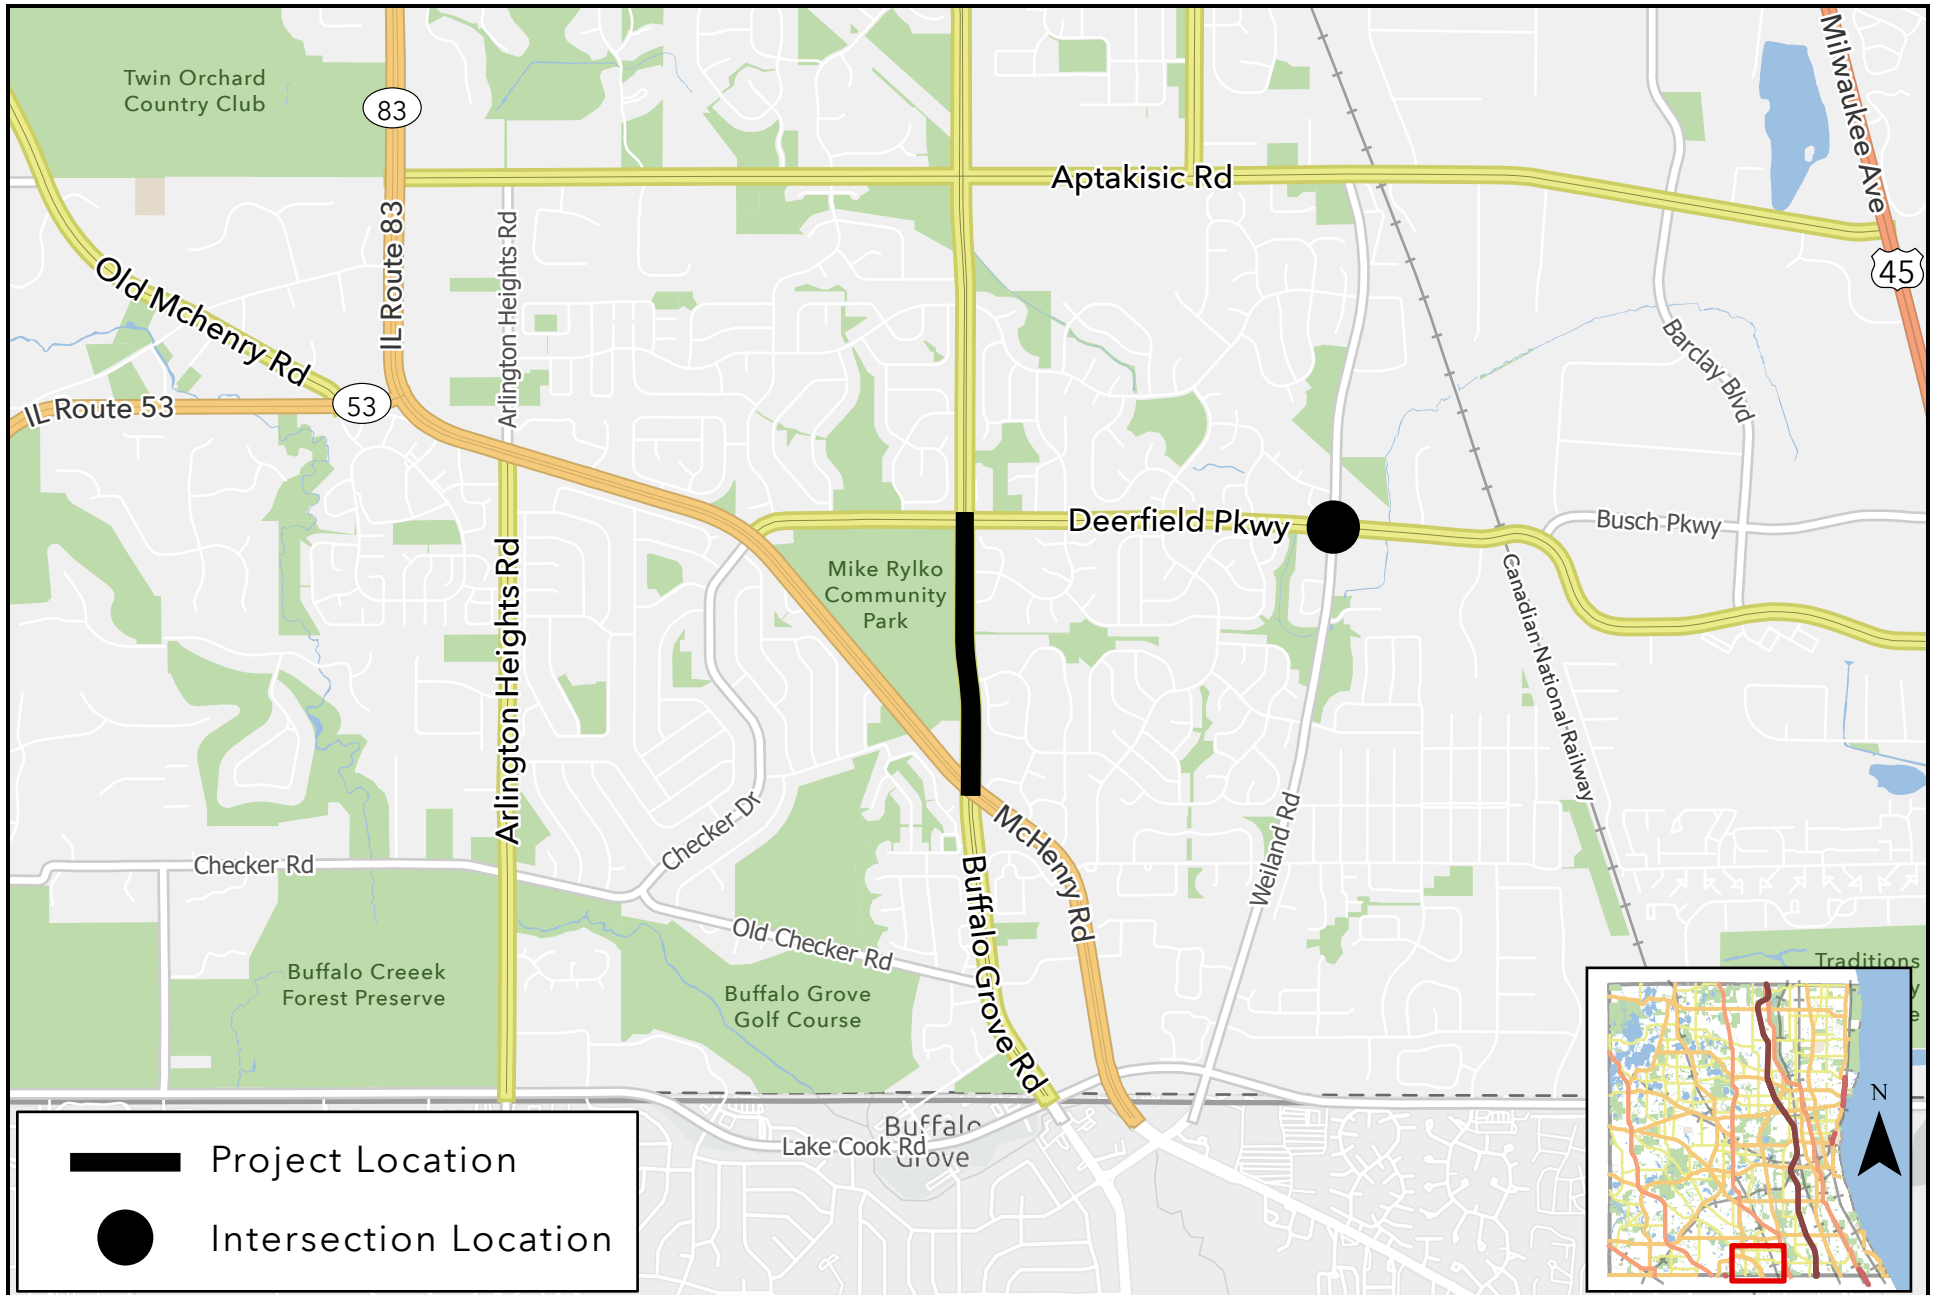

# Location Map

Buffalo Grove Road Rehabilitation Project (IL Route 83 to Deerfield Parkway)

Project Location

Intersection Location