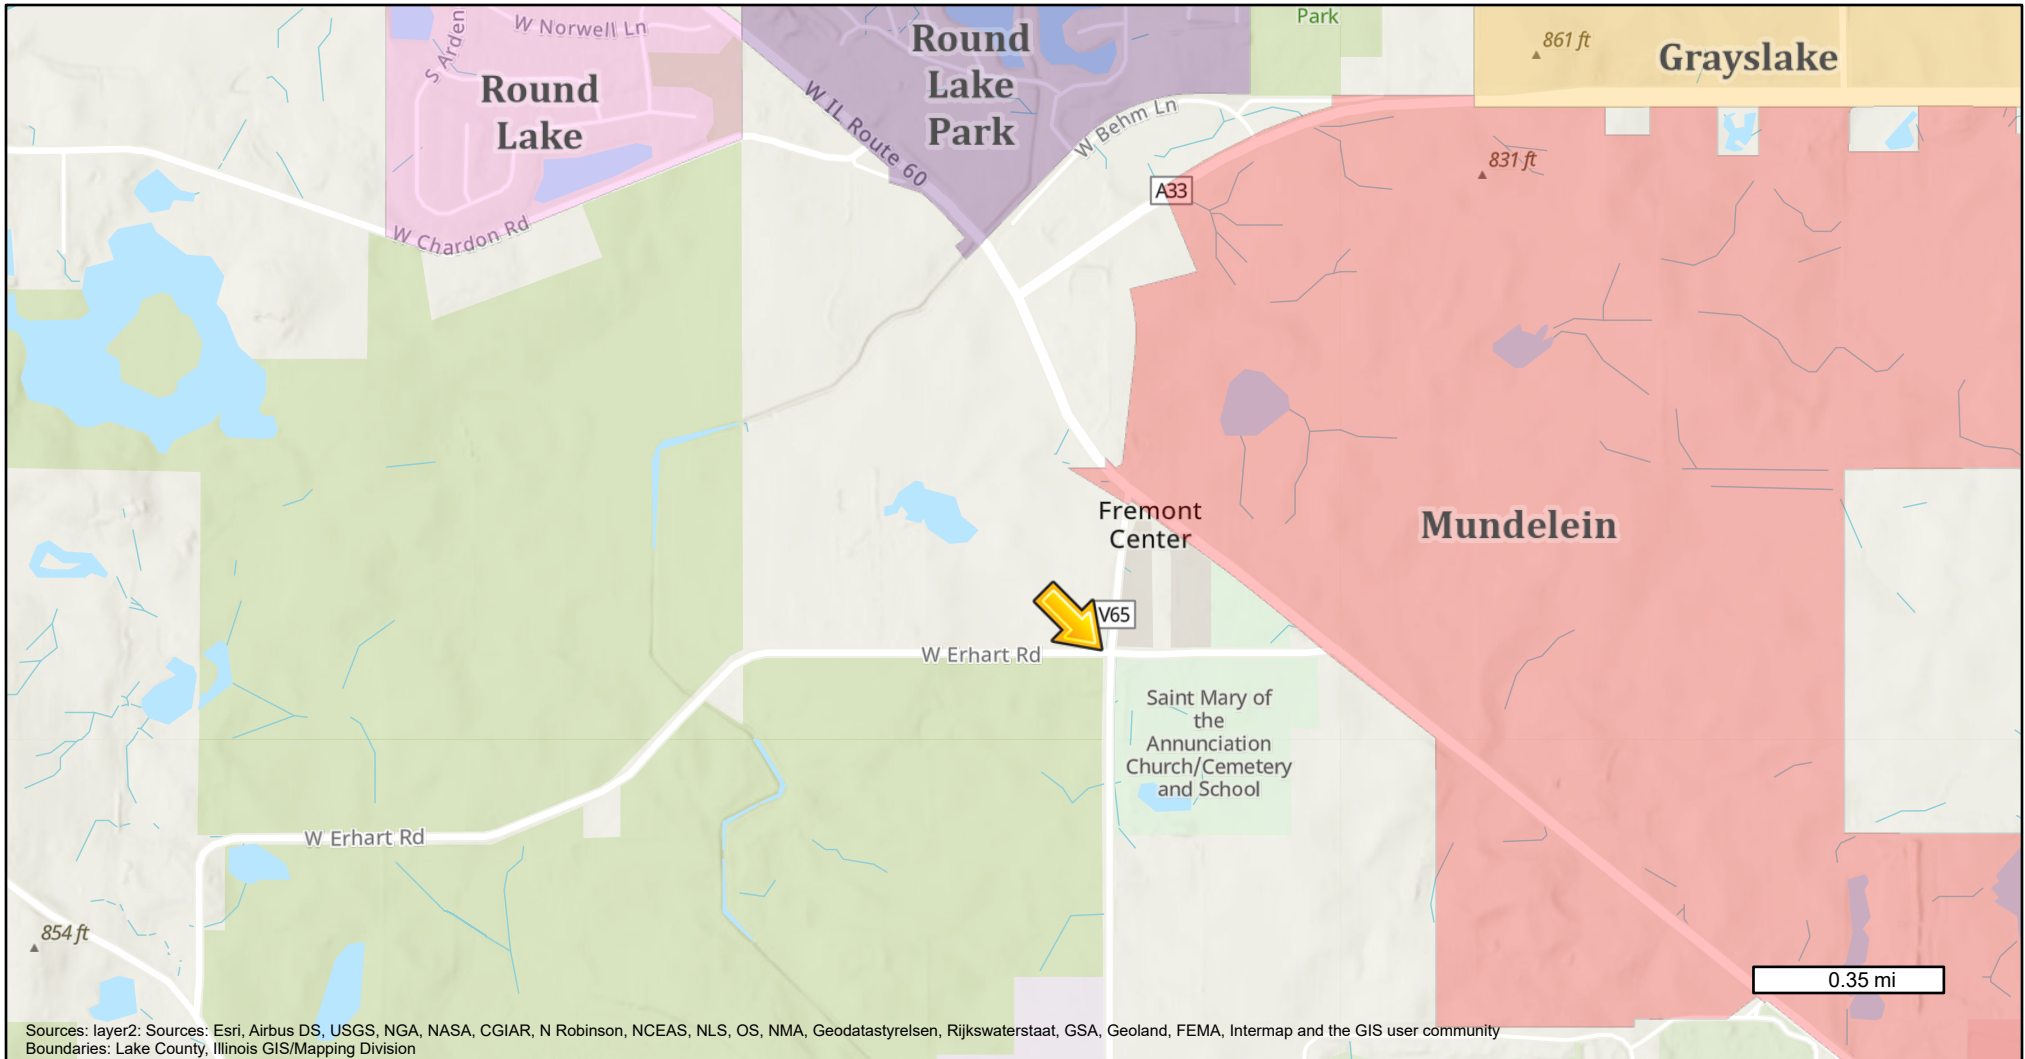

Location Map - Erhart Road Tile Replacement Project

Map Printed on 5/31/2024

Disclaimer:

The selected feature may not occur anywhere in the current map extent. A Registered Land Surveyor should be consulted to determine the precise location of property boundaries on the ground. This map does not constitute a regulatory determination and is not a base for engineering design. This map is intended to be viewed and printed in color.